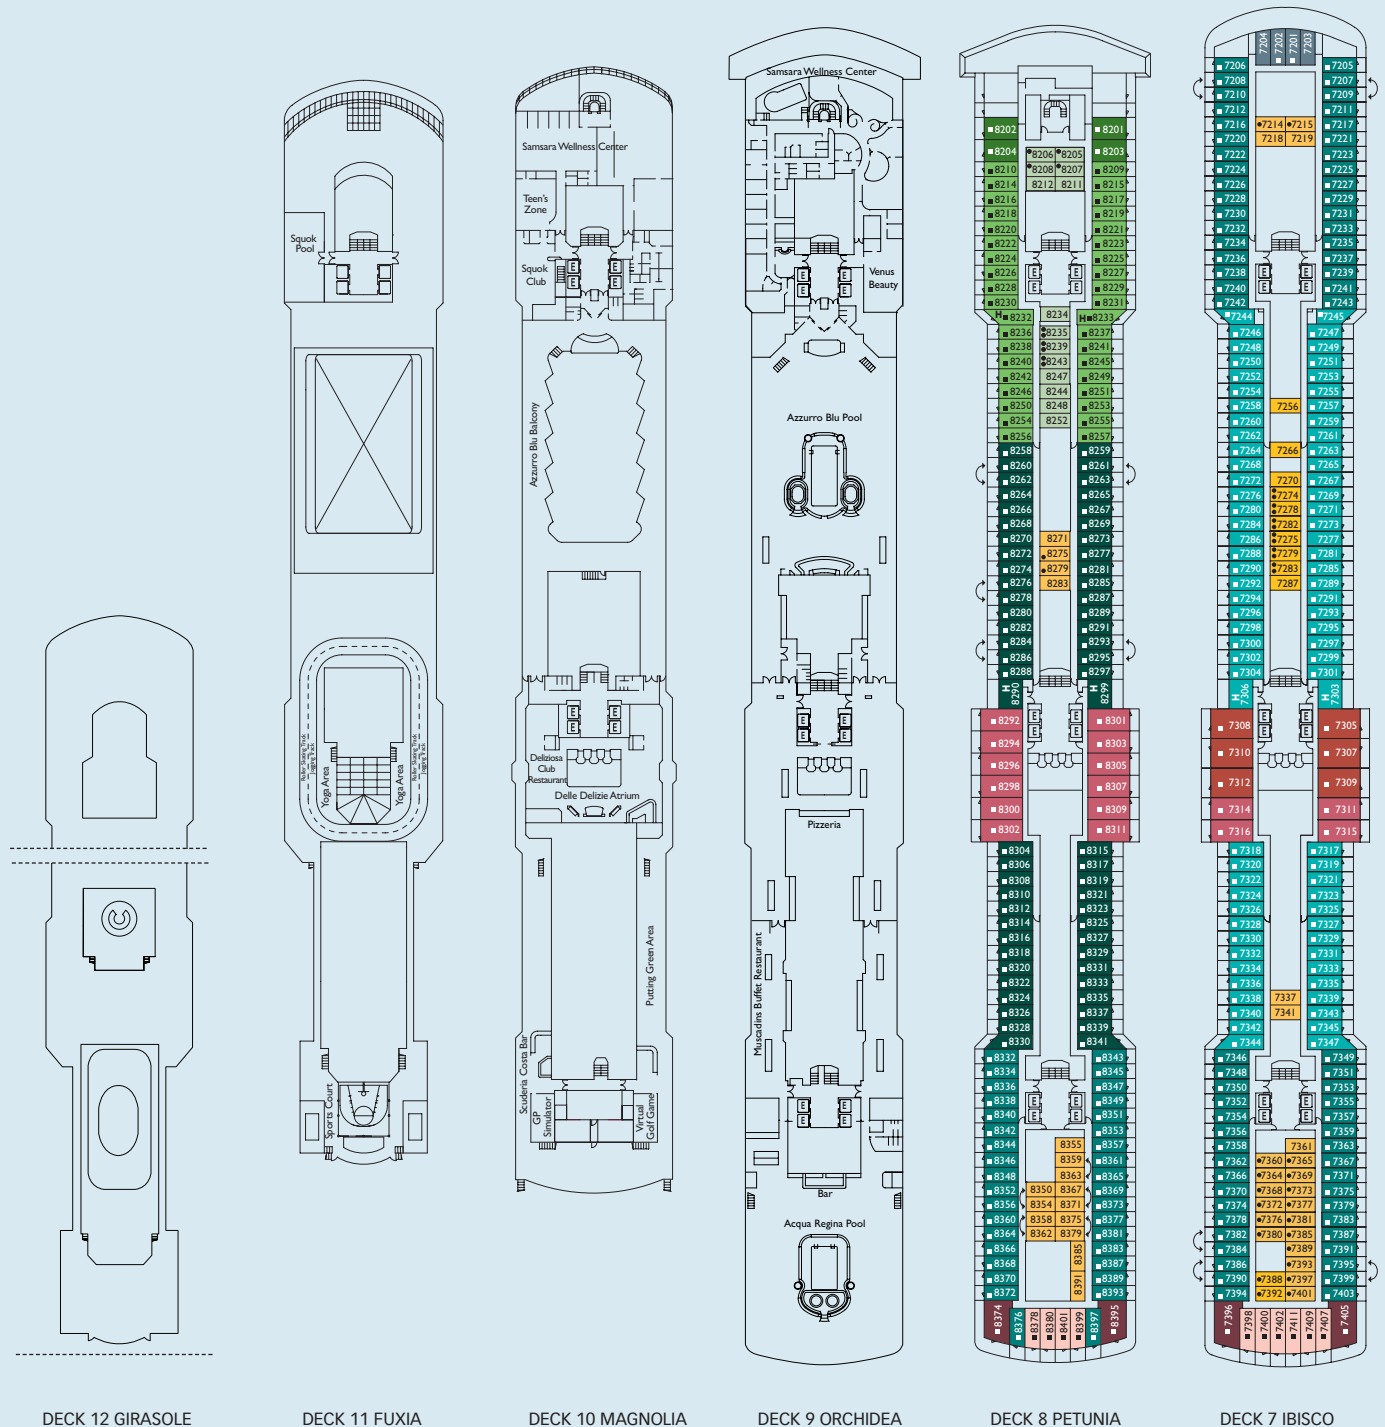

Suites

- **MS** Mini Suite with balcony. Camelia, Giglio, Ibisco, Petunia

- **S** Suite with balcony. Giglio, Ortensia, Ibisco, Petunia
- **PS** Panoramic Suite with balcony. Camelia, Giglio, Ortensia, Ibisco, Petunia
- **GS** Grand Suite with balcony. Ibisco

Samsara Cabins & Suites

- **SI** Samsara inside. Petunia
- **SB** Samsara outside with balcony. Petunia
- **SU** Samsara Suite with balcony. Petunia

Key

- 1 additional upper foldaway berth
- 2 additional upper foldaway berths
- interconnecting cabins
- ◻ additional single sofa-bed
- H cabin for disabled guests
- E lift

Please note: Double bed available in all grades. 3rd berth available in all grades except MS & Samsara. 4th berth available in all grades except MS, S, PS, GS & Samsara.

- Deck 1 Narciso
- Deck 2 Gardenia
- Deck 3 Azalea
- Deck 4 Camelia
- Deck 5 Giglio
- Deck 6 Ortensia
- Deck 7 Ibisco
- Deck 8 Petunia
- Deck 9 Orchidea
- Deck 10 Magnolia
- Deck 11 Fuxia
- Deck 12 Girasole

Grt: 92,600 t • Length: 294 m • Width: 32.25 m • Cruising speed: 21.6 knots • Max speed: 23.6 knots • Year in service: 2010 • Passenger capacity: 2,826

S - SUITE WITH BALCONY - 39 m²

SU - SAMSARA SUITE WITH BALCONY - 33 m²