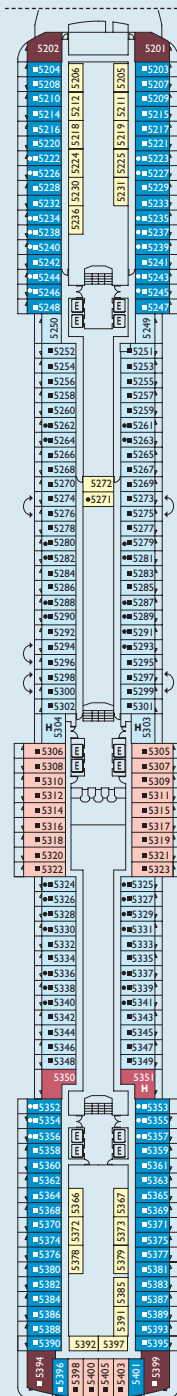

DECK 5 GIGLIO