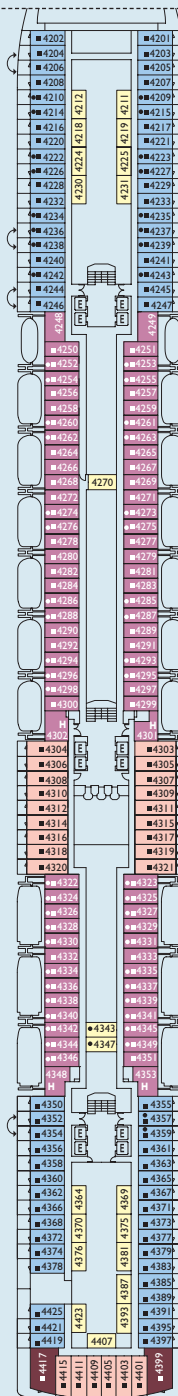

Costa Deliziosa deck plans

Cabin grades

- **I1** Inside. Camelia, Giglio
- **I2** Inside. Ortensia
- **I3** Inside. Ibisco, Petunia
- **I4** Inside. Narciso
- **E1** Outside with window. (obstructed view) Camelia
- **E2** Outside with window. Narciso, Ortensia, Ibisco
- **B1** Outside with balcony. Giglio
- **B2** Outside with balcony. Camelia

Samsara Cabins & Suites

- **SI** Samsara inside. Petunia
- **SB** Samsara outside with balcony. Petunia
- **SU** Samsara Suite with balcony. Petunia

Key

- 1 additional upper foldaway berth
- 2 additional upper foldaway berths
- interconnecting cabins
- ◻ additional single sofa-bed
- H cabin for disabled guests
- E lift

Grt: 92,600 t • Length: 294 m • Width: 32.25 m • Cruising speed: 21.6 knots • Max speed: 23.6 knots • Year in service: 2010 • Passenger capacity: 2,826

S - SUITE WITH BALCONY - 39 m²

SU - SAMSARA SUITE WITH BALCONY - 33 m²

SB - SAMSARA OUTSIDE WITH BALCONY - 22 m²

Please note: Individual size, layout and furniture may vary from cabin to cabin

DECK 6 ORTENSIA

DECK 5 GIGLIO

DECK 4 CAMELIA

DECK 3 AZALEA

DECK 2 GARDENIA

DECK 1 NARCISO