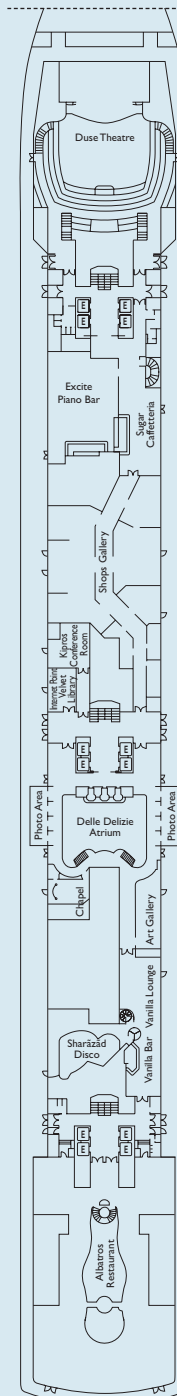

Costa Deliziosa deck plans

Cabin grades

- **I1** Inside. Camelia, Giglio
- **I2** Inside. Ortensia
- **I3** Inside. Ibisco, Petunia
- **I4** Inside. Narciso
- **E1** Outside with window. (obstructed view) Camelia
- **E2** Outside with window. Narciso, Ortensia, Ibisco
- **B1** Outside with balcony. Giglio
- **B2** Outside with balcony. Camelia

Samsara Cabins & Suites

- **SI** Samsara inside. Petunia
- **SB** Samsara outside with balcony. Petunia
- **SU** Samsara Suite with balcony. Petunia

Key

- 1 additional upper foldaway berth
- 2 additional upper foldaway berths
- interconnecting cabins
- ◻ additional single sofa-bed
- H cabin for disabled guests
- E lift

Grt: 92,600 t • Length: 294 m • Width: 32.25 m • Cruising speed: 21.6 knots • Max speed: 23.6 knots • Year in service: 2010 • Passenger capacity: 2,826

S - SUITE WITH BALCONY - 39 m²

SU - SAMSARA SUITE WITH BALCONY - 33 m²

SB - SAMSARA OUTSIDE WITH BALCONY - 22 m²

Please note: Individual size, layout and furniture may vary from cabin to cabin

DECK 6 ORTENSIA

DECK 5 GIGLIO

DECK 4 CAMELIA

DECK 3 AZALEA

DECK 2 GARDENIA

DECK 1 NARCISO