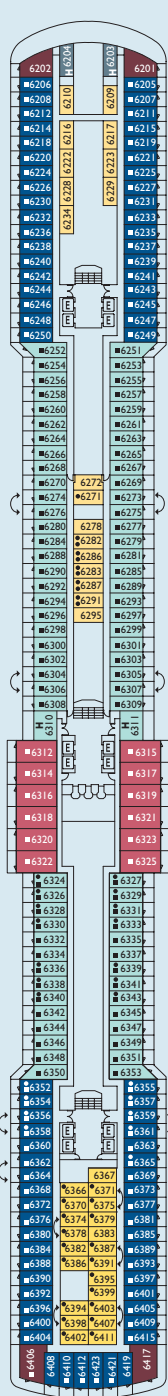

Please note: Individual size, layout and furniture may vary from cabin to cabin

DECK 6 ORTENSIA