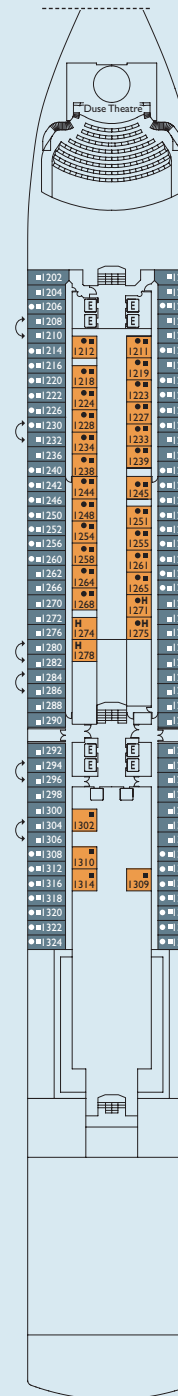

Costa Deliziosa deck plans

Cabin grades

- **I1** Inside. Camelia, Giglio
- **I2** Inside. Ortensia
- **I3** Inside. Ibisco, Petunia
- **I4** Inside. Narciso
- **E1** Outside with window. (obstructed view) Camelia
- **E2** Outside with window. Narciso, Ortensia, Ibisco
- **B1** Outside with balcony. Giglio
- **B2** Outside with balcony. Camelia

Samsara Cabins & Suites

- **SI** Samsara inside. Petunia
- **SB** Samsara outside with balcony. Petunia
- **SU** Samsara Suite with balcony. Petunia

Key

- 1 additional upper foldaway berth
- 2 additional upper foldaway berths
- interconnecting cabins
- ◻ additional single sofa-bed
- H cabin for disabled guests
- E lift

Grt: 92,600 t • Length: 294 m • Width: 32.25 m • Cruising speed: 21.6 knots • Max speed: 23.6 knots • Year in service: 2010 • Passenger capacity: 2,826

S - SUITE WITH BALCONY - 39 m²

SU - SAMSARA SUITE WITH BALCONY - 33 m²

SB - SAMSARA OUTSIDE WITH BALCONY - 22 m²

Please note: Individual size, layout and furniture may vary from cabin to cabin

DECK 6 ORTENSIA

DECK 5 GIGLIO

DECK 4 CAMELIA

DECK 3 AZALEA

DECK 2 GARDENIA

DECK 1 NARCISO