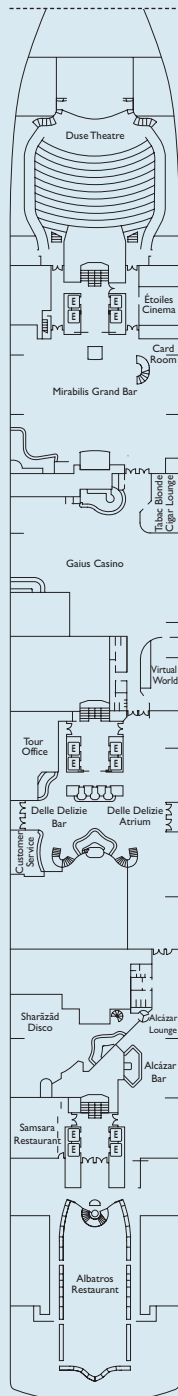

Costa Deliziosa deck plans

Cabin grades

- **I1** Inside. Camelia, Giglio
- **I2** Inside. Ortensia
- **I3** Inside. Ibisco, Petunia
- **I4** Inside. Narciso
- **E1** Outside with window. (obstructed view) Camelia
- **E2** Outside with window. Narciso, Ortensia, Ibisco
- **B1** Outside with balcony. Giglio
- **B2** Outside with balcony. Camelia

Samsara Cabins & Suites

- **SI** Samsara inside. Petunia
- **SB** Samsara outside with balcony. Petunia
- **SU** Samsara Suite with balcony. Petunia

Key

- 1 additional upper foldaway berth
- 2 additional upper foldaway berths
- interconnecting cabins
- ◻ additional single sofa-bed
- H cabin for disabled guests
- E lift

Grt: 92,600 t • Length: 294 m • Width: 32.25 m • Cruising speed: 21.6 knots • Max speed: 23.6 knots • Year in service: 2010 • Passenger capacity: 2,826

S - SUITE WITH BALCONY - 39 m²

SU - SAMSARA SUITE WITH BALCONY - 33 m²

SB - SAMSARA OUTSIDE WITH BALCONY - 22 m²

Please note: Individual size, layout and furniture may vary from cabin to cabin

DECK 6 ORTENSIA

DECK 5 GIGLIO

DECK 4 CAMELIA

DECK 3 AZALEA

DECK 2 GARDENIA

DECK 1 NARCISO