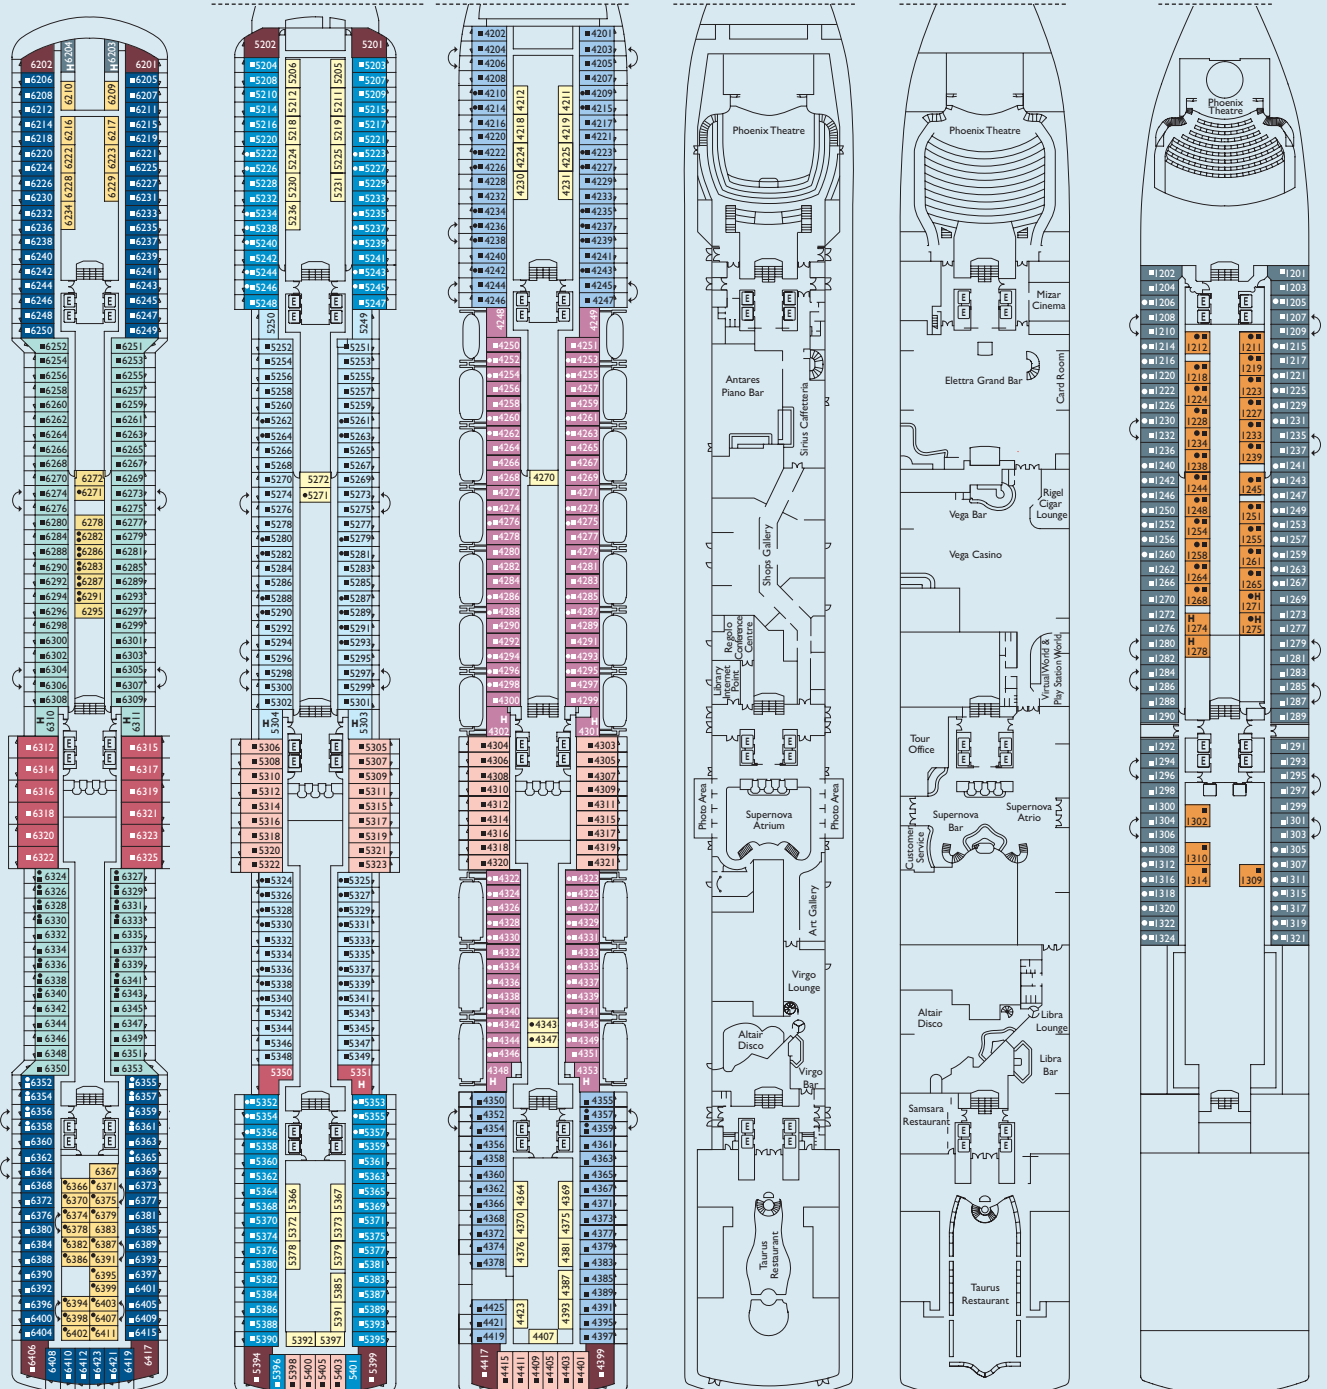

Grt: 92,600 t • Length: 294 m • Width: 32.25 m • Cruising speed: 21.6 knots • Max speed: 23.6 knots • Year in service: 2009 • Passenger capacity: 2,826

**M5 - MINI SUITE WITH BALCONY - 25 m<sup>2</sup>**

**B6 - OUTSIDE WITH BALCONY - 23 m<sup>2</sup>**

**E2 - OUTSIDE WITH WINDOW - 18 m<sup>2</sup>**

Please note: individual size, layout and furniture may vary from cabin to cabin

DECK 6 RUBINO

DECK 5 AVORIO