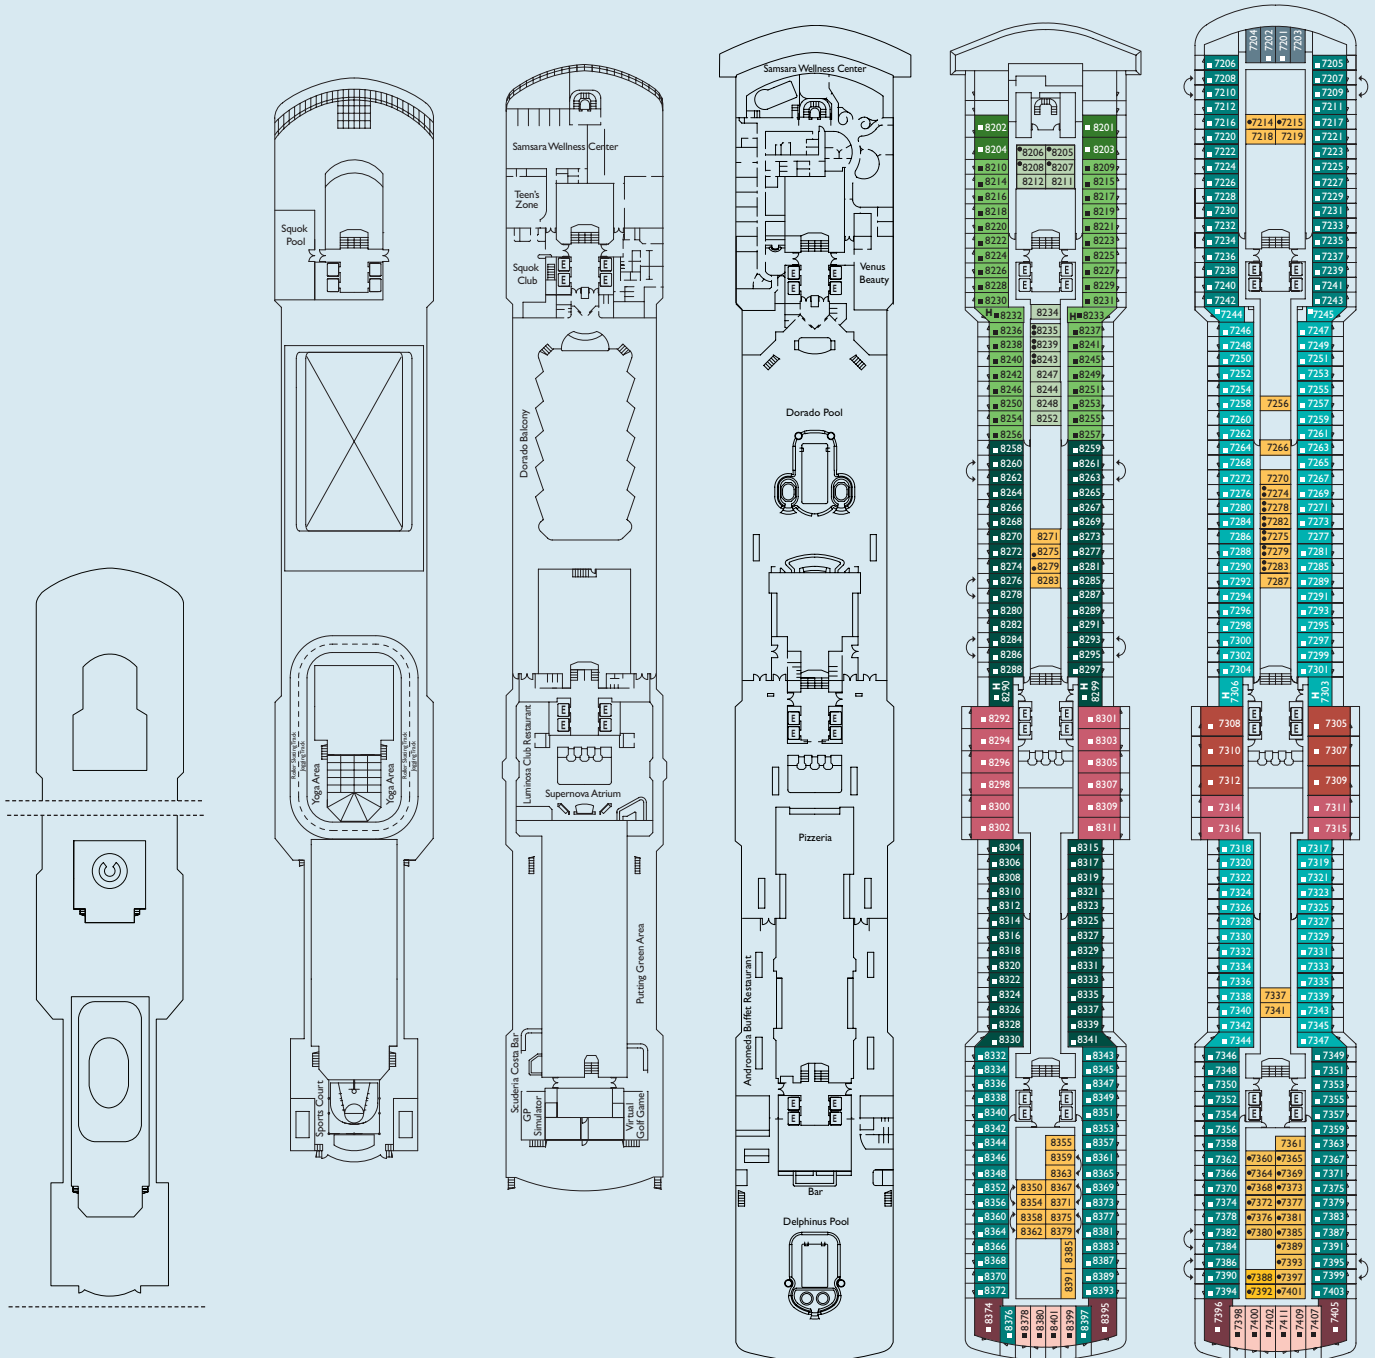

### Suites

- **MS** Mini Suite with balcony. Agata, Avorio, Smeraldo, Topazio

- **S** Suite with balcony. Avorio, Rubino, Smeraldo, Topazio
- **PS** Panoramic Suite with balcony. Agata, Avorio, Rubino, Smeraldo, Topazio
- **GS** Grand Suite with balcony. Smeraldo

### Samsara Cabins & Suites

- **SI** Samsara inside. Topazio
- **SB** Samsara outside with balcony. Topazio
- **SU** Samsara Suite with balcony. Topazio

## Key

- 1 additional upper foldaway berth
- 2 additional upper foldaway berths
- ⌋ interconnecting cabins
- additional single sofa-bed
- H cabin for disabled guests
- E lift

Please note: Double bed available in all grades. 3rd berth available in all grades except MS & Samsara. 4th berth available in all grades except S, PS, GS & Samsara.

Grt: 92,600 t • Length: 294 m • Width: 32.25 m • Cruising speed: 21.6 knots • Max speed: 23.6 knots • Year in service: 2009 • Passenger capacity: 2,826

**M5 - MINI SUITE WITH BALCONY - 25 m<sup>2</sup>**