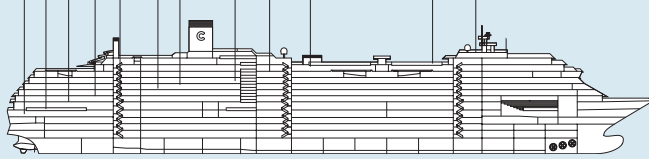

Deck 1 | 2 | 3 | 4 | 5 | 6 | 7 | 8 | 9 | 10 | 11 | 12

- Deck 1 Corallo
- Deck 2 Zaffiro
- Deck 3 Ambra
- Deck 4 Agata
- Deck 5 Avorio
- Deck 6 Rubino
- Deck 7 Smeraldo
- Deck 8 Topazio
- Deck 9 Acquamarina
- Deck 10 Giada
- Deck 11 Turchese
- Deck 12 Pietra di Luna

Grt: 92,600 t • Length: 294 m • Width: 32.25 m • Cruising speed: 21.6 knots • Max speed: 23.6 knots • Year in service: 2009 • Passenger capacity: 2,826