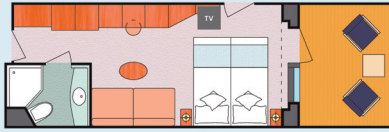

**B6 - OUTSIDE WITH BALCONY - 23 m<sup>2</sup>**

**E2 - OUTSIDE WITH WINDOW - 18 m<sup>2</sup>**

Please note: individual size, layout and furniture may vary from cabin to cabin

DECK 6 RUBINO

DECK 5 AVORIO