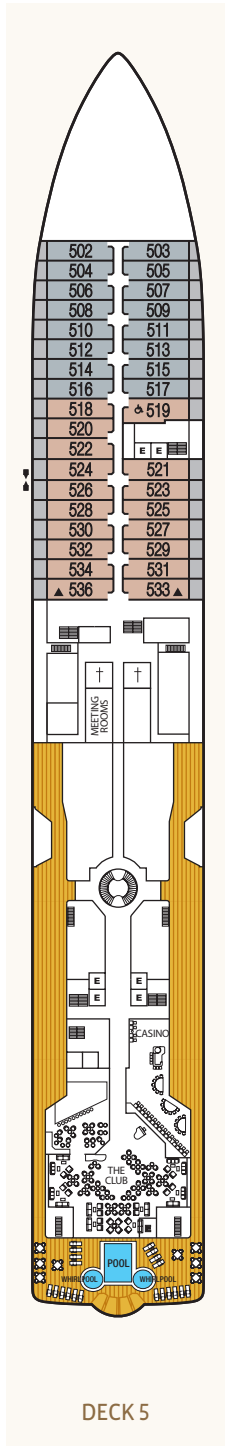

SEABOURN ODYSSEY, SEABOURN SOJOURN *and* SEABOURN QUEST

DECK PLANS

Cabana area on Deck 10 is representative of Seabourn Sojourn and Seabourn Quest. Seabourn Odyssey has a 2nd spa villa.

Built:
Seabourn Odyssey – June, 2009
Seabourn Sojourn – June, 2010
Seabourn Quest – June, 2011
Ships' registry: Bahamas

Cruising speed: 19 Knots
Normal crew size: 330
Gross tonnage: 32,000
Guest capacity: 450
Length: 650 feet

Beam: 84 feet
Nationality of crew:
Officers, Staff & Crew: International
Stabilizers: Yes
Electric current: 110/220 AC

- SUITE CATEGORIES
- SUITE GR
- SUITE WG
- SUITE SS
- SUITE OW
- SUITE PH
- SUITE V6
- SUITE V5
- SUITE V4
- SUITE V3
- SUITE V2
- SUITE V1
- SUITE A1
- SUITE A

SUITE ACCOMMODATIONS

- Dining area
- Spacious bath with full tub and separate shower
- Walk-in closet with safe
- Interactive flat-screen TV
- Mini-bar
- Refrigerator