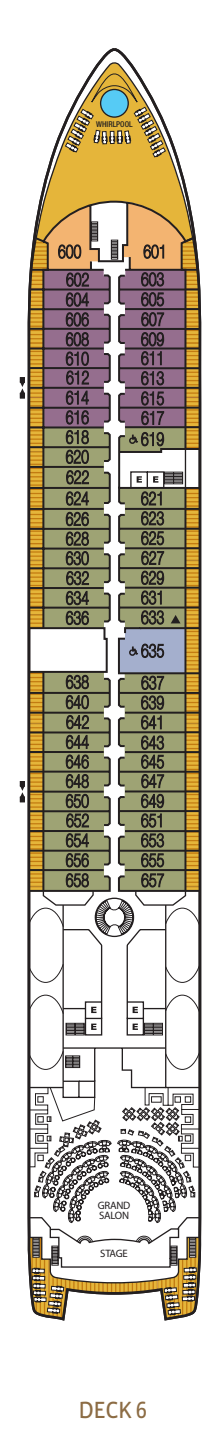

SEABOURN ODYSSEY, SEABOURN SOJOURN *and* SEABOURN QUEST

DECK PLANS

Cabana area on Deck 10 is representative of Seabourn Sojourn and Seabourn Quest. Seabourn Odyssey has a 2nd spa villa.

Built:
Seabourn Odyssey – June, 2009
Seabourn Sojourn – June, 2010
Seabourn Quest – June, 2011
Ships' registry: Bahamas

Cruising speed: 19 Knots
Normal crew size: 330
Gross tonnage: 32,000
Guest capacity: 450
Length: 650 feet

Beam: 84 feet
Nationality of crew:
Officers, Staff & Crew: International
Stabilizers: Yes
Electric current: 110/220 AC

- SUITE CATEGORIES
- SUITE GR
- SUITE WG
- SUITE SS
- SUITE OW
- SUITE PH
- SUITE V6
- SUITE V5
- SUITE V4
- SUITE V3
- SUITE V2
- SUITE V1
- SUITE A1
- SUITE A

SUITE ACCOMMODATIONS

- Dining area
- Spacious bath with full tub and separate shower
- Walk-in closet with safe
- Interactive flat-screen TV
- Mini-bar
- Refrigerator

DINING

- The Restaurant
- The Colonnade
- Restaurant 2
- Patio Grill
- 24-hour room service

LOUNGES & BARS

- Seabourn Square with coffee bar, library, computer center and concierge services
- Grand Salon
- Observation Bar
- The Club
- Sky Bar
- Patio Bar