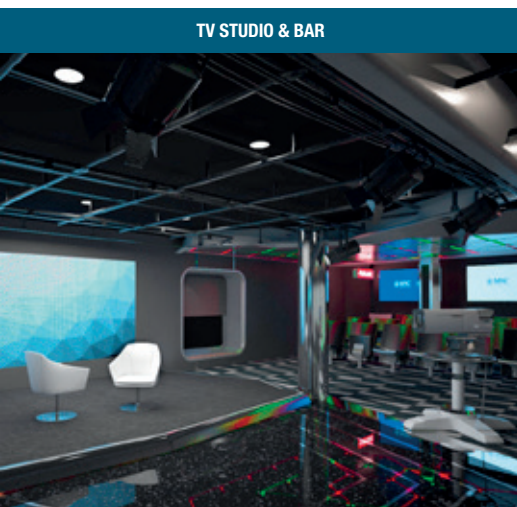

INCENTIVE FACILITIES

The ship is equipped with advanced sound and light systems, video projection equipment. A high-tech vision sharing system will allow vision from any given source on the ship to be shared throughout the ship, or to specific lounges or public areas. Wi-Fi Internet connection available in all public areas and cabins.