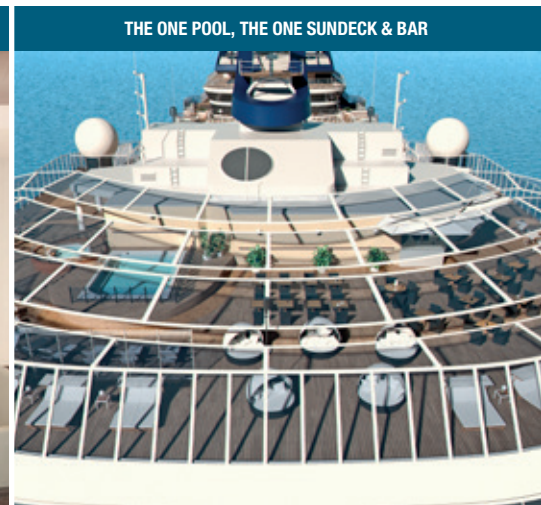

The layout and furniture of MSC Meraviglia may differ from those shown.

TOP SAIL LOUNGE

MSC YACHT CLUB ROYAL SUITE

THE ONE POOL, THE ONE SUNDECK & BAR