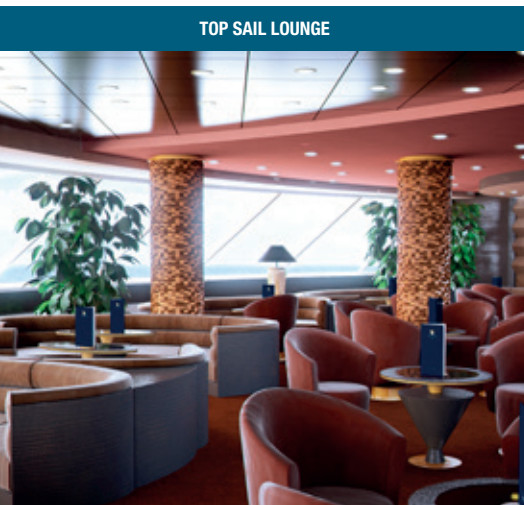

* Only for embarkation, disembarkation and emergencies.

** In the event of an emergency, dedicated personnel will help guests with disabilities or reduced mobility to board lifeboats.

MSC YACHT CLUB

| MSC YACHT CLUB | Seats | Exclusive services | Surface (m ²) | Deck |
|----------------------------|-------|---|---------------------------|--|
| CONCIERGE AREA | 24 | Reception with 24-hour concierge service | 50 | 16 Iguazu |
| MSC AUREA SPA | | Exclusive access with private lift, 2 private massage rooms | 1.100 | 7 Taj Mahal |
| SUITES WITH BUTLER SERVICE | 80 | 24-hour butler service | from ≈33 to ≈97 | 14 Angkor Wat, 15 Tour Eiffel, 16 Iguazu, 18 Pyramids |
| TOP SAIL LOUNGE | 167 | Panoramic lounge, bar | 423 | 16 Iguazu |
| TOP SAIL RESTAURANT | 142 | Exclusive restaurant | 405 | 18 Pyramids |
| THE ONE GRILL | | Buffet & grill | | |
| THE ONE POOL | 138 | Pool, 2 whirlpool baths | 1.225 | 19 Babylon |
| THE ONE SUNDECK & BAR | | Bar and solarium | | |

The layout and furniture of MSC Meraviglia may differ from those shown.

TOP SAIL LOUNGE

MSC YACHT CLUB ROYAL SUITE

THE ONE POOL, THE ONE SUNDECK & BAR