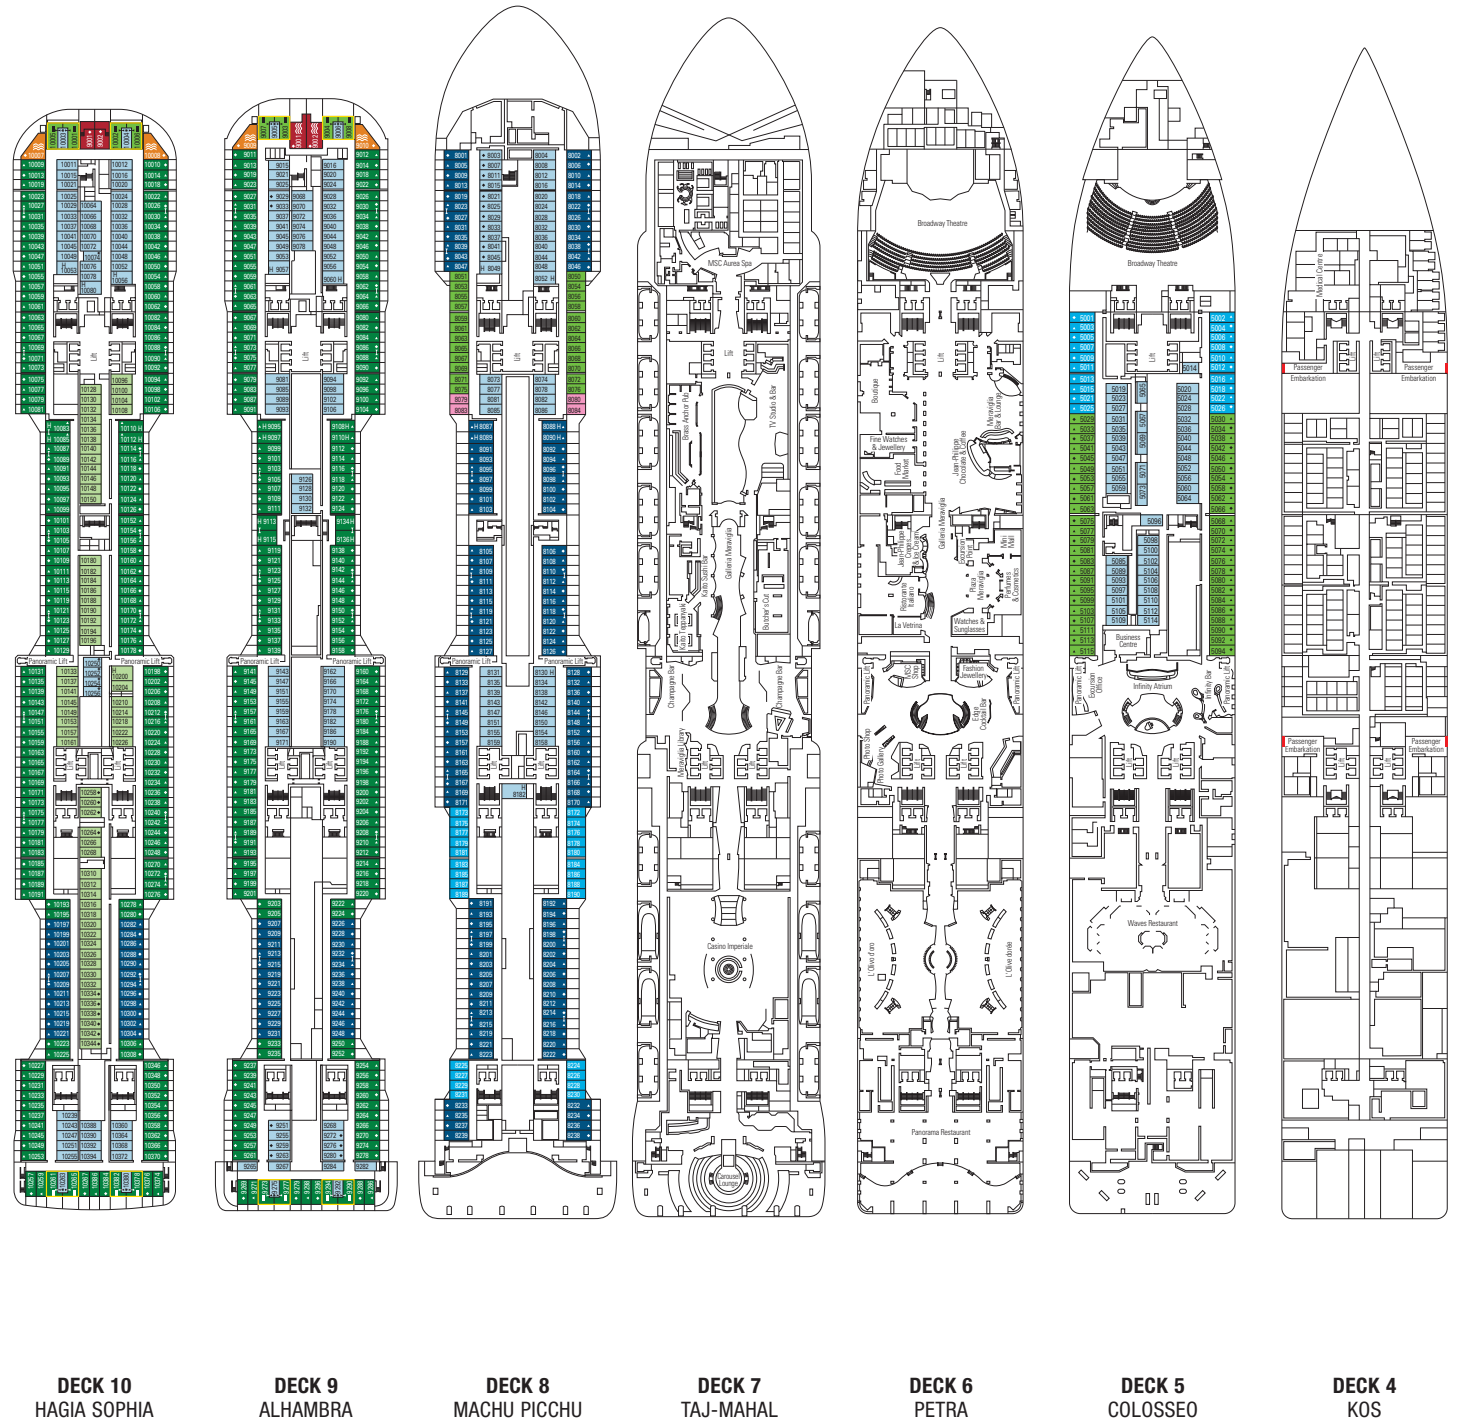

CABINS CATEGORIES

Interior › Bella	Interior › Fantastica	Interior › Wellness	Balcony › Aurea	Interior Suite › MSC Yacht Club
Ocean View › Bella	Ocean View › Fantastica	Ocean View › Wellness	Suite › Aurea	Deluxe Suite › MSC Yacht Club
Balcony › Bella	Balcony › Fantastica	Balcony › Wellness	Duplex › Aurea	Wellness Deluxe Suite › MSC Yacht Club
	Cabin for Families › Fantastica			Royal Suite › MSC Yacht Club

- 3rd bed available in all categories
- 4th bed available in all categories

All cabins have one double bed convertible to two single beds (except * which have only double sofa bed)

LEGEND

- Sofa bed
- Double sofa bed
- 3rd bed is a bunk bed
- 3rd and 4th beds are bunks
- Only double sofa bed
- └ Connecting cabins
- H Cabin for guests with disabilities or reduced mobility
- ⊞ Whirlpool

Data and descriptions are subject to change and will be verified at the time of booking.