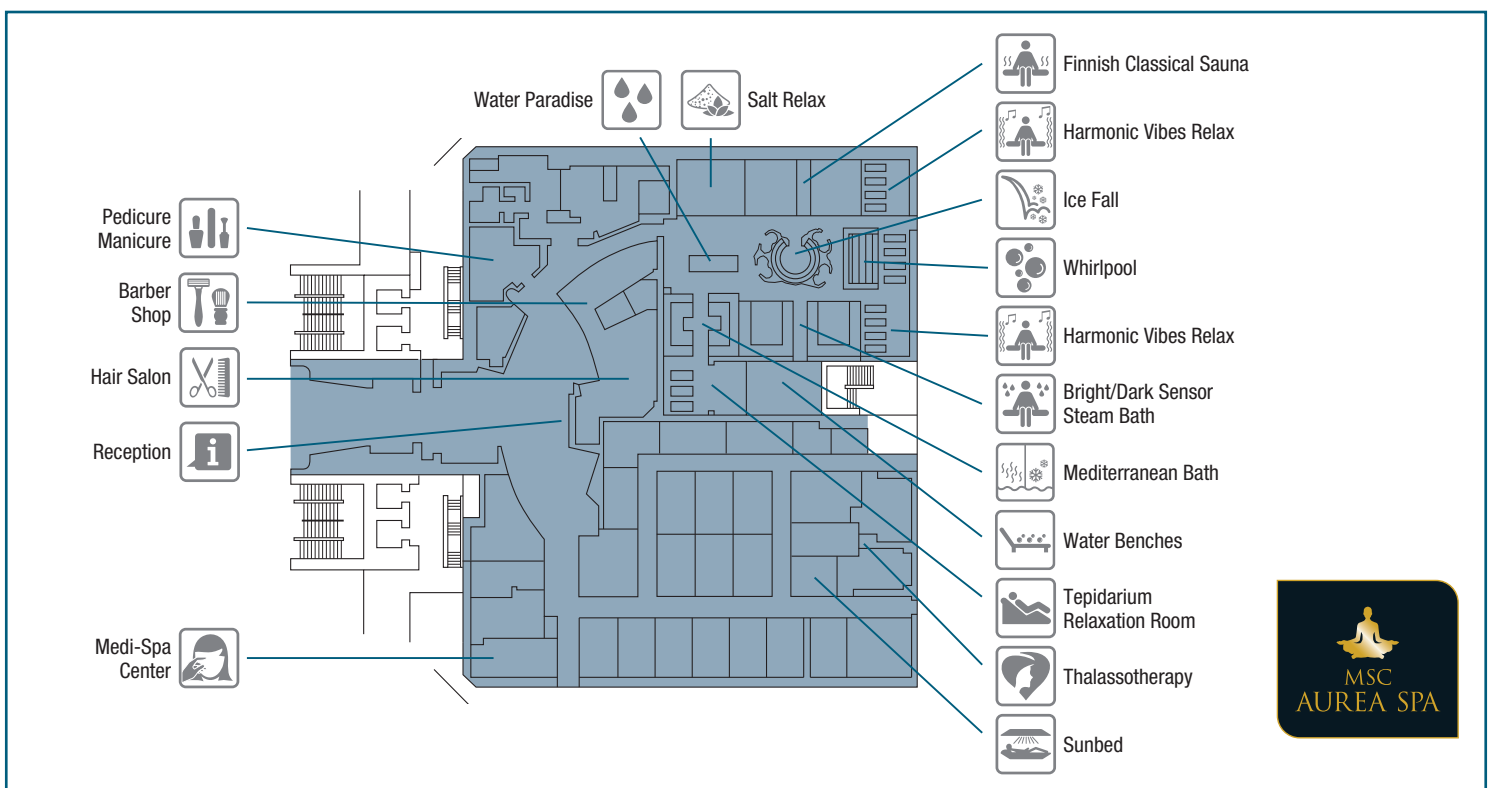

ENTERTAINMENT, SPA & SPORTS

ENTERTAINMENT FOR CHILDREN & TEENS	Seats	Use	Surface (m²)	Deck
BABY CLUB CHICCO		Dedicated area for babies by CHICCO (under 3 years)	47	18 Pyramids
CINEMA 4D		Cinema 4D		16 Iguazu
DOREMI LAB		Tech lab for kids		18 Pyramids
DOREMI STUDIO		Kids and families cinema theatre	48	18 Pyramids
F1 SIMULATOR		Formula 1 virtual simulators		16 Iguazu
FLIGHT SIMULATOR		Flight simulator		16 Iguazu
JUNIORS CLUB LEGO		LEGO play area (7-11 years)	70	18 Pyramids
MINI CLUB LEGO		LEGO play area (3-6 years)	65	18 Pyramids
TEENS CLUB		Children playroom (15-17 years)	50	16 Iguazu
VIRTUAL GAMES ARCADE & BOWLING		Virtual games arcade & Bowling	56	16 Iguazu
YOUNG CLUB		Dedicated area for Young (12-14 years)	80	16 Iguazu
SPA & RELAX	Seats	Use	Surface (m²)	Deck
MSC AUREA SPA		Beauty farm, Hair Salon, Cosmetics and Spa Shops	1.100	7 Taj Mahal
TOP 19 EXCLUSIVE SOLARIUM		Solarium, whirlpool bath - children not allowed	500	19 Babylon
SPORT ACTIVITIES	Seats	Use	Surface (m²)	Deck
MSC GYM BY TECHNOGYM®		Fitness centre	570	16 Iguazu
POWER WALKING TRACK		Power walking track of 328 m		16 Iguazu
SPORTPLEX		Basketball, tennis court, football, volleyball	208	16 Iguazu
POOLS	Seats / Sun lounges	Use	Surface (m²)	Deck
ATMOSPHERE POOL	851	Pool deck	1.500	15 Tour Eiffel
BAMBOO POOL	140	Indoor pool	1.000	15 Tour Eiffel
HORIZON POOL	140	Sun deck pool	860	16 Iguazu
POLAR AQUAPARK		Aquapark	1.000	19 Babylon