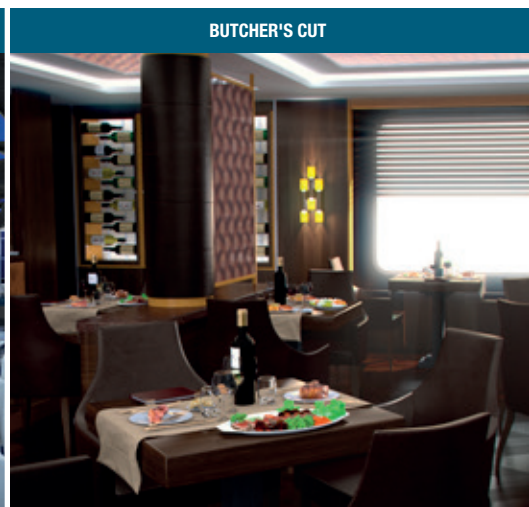

TV STUDIO & BAR

CAROUSEL LOUNGE

BUTCHER'S CUT

RESTAURANTS, BARS & ENTERTAINMENT

EATALY

CAROUSEL LOUNGE

| RESTAURANTS | Seats | Use | Surface (m ²) | Deck |
|----------------------------------|-------|---|---------------------------|-------------------------|
| BUTCHER'S CUT | 68 | American steak house | 125 | 7 Taj Mahal |
| CAROUSEL LOUNGE | 120 | Cirque du Soleil show, gourmet food and drinks | 590 | 7 Taj Mahal |
| FOOD MARKET | 58 | Slow Food products and Italian dishes by Eataly | 150 | 6 Petra |
| KAITO SUSHI BAR | 26 | Japanese speciality restaurant | 32 | 7 Taj Mahal |
| KAITO TEPPANYAKI | 30 | Teppanyaki speciality restaurant | 92 | 7 Taj Mahal |
| L'OLIVE DORÉE | 912 | Main restaurants with flexible dining style | 1.338 | 6 Petra |
| L'OLIVO D'ORO | | | | |
| MARKETPLACE BUFFET | 1.345 | Self-service buffet restaurant with open kitchens | 3.550 | 15 Tour Eiffel |
| PANORAMA RESTAURANT | 666 | Main restaurant with flexible dining style | 1.000 | 6 Petra |
| RISTORANTE ITALIANO | 56 | Eataly restaurant, top quality Italian food | 205 | 6 Petra |
| WAVES RESTAURANT | 600 | Main restaurant with classic dining style | 1.050 | 5 Colosseo |
| BARS / LOUNGES | Seats | Use | Surface (m ²) | Deck |
| ATTIC CLUB | 55 | Night Club/Disco bar | 70 | 18 Pyramids |
| BAMBOO BAR | 150 | Indoor pool bar | | 15 Tour Eiffel |
| BRASS ANCHOR PUB | 81 | English pub | 340 | 7 Taj Mahal |
| CAROUSEL LOUNGE | 293 | Cirque du Soleil show, gourmet food and drinks | 590 | 7 Taj Mahal |
| CASINO IMPERIALE | 23 | Casino lower bar | | 7 Taj Mahal |
| CHAMPAGNE BAR | 155 | Champagne bar with fine cold food | 700 | 7 Taj Mahal |
| EDGE - COCKTAIL BAR | 60 | Pre-dinner cocktail bar | 160 | 6 Petra |
| INFINITY BAR | 28 | Pre-dinner bar | 120 | 5 Colosseo |
| JEAN-PHILIPPE CHOCOLATE & COFFEE | 106 | Chocolate factory and Coffee bar by Jean-Philippe Maury | 230 | 6 Petra |
| JEAN-PHILIPPE CREPES & ICE CREAM | | Ice cream parlour and crêperie by Jean-Philippe Maury | | 6 Petra |
| MARKETPLACE BUFFET BAR | | Buffet Bar & Aft Wine Cellar | | 15 Tour Eiffel |
| MERAVIGLIA BAR & LOUNGE | 64 | Cocktail bar and ballroom | 267 | 6 Petra |
| SKY LOUNGE | 180 | Piano Lounge and bar | 630 | 18 Pyramids |
| SPORTS BAR | 24 | Drinks & finger food | 70 | 16 Iguazu |
| TV STUDIO & BAR | 98 | Cocktails and drinks | 309 | 7 Taj Mahal |
| OUTDOOR BARS | Seats | Use | Surface (m ²) | Deck |
| ATMOSPHERE BAR NORTH | 258 | Outdoor pool bar | | 15 Tour Eiffel |
| ATMOSPHERE BAR SOUTH | 84 | Food 24 hours | | 15 Tour Eiffel |
| ATMOSPHERE ICE CREAM BAR | 84 | Ice cream bar | | 15 Tour Eiffel |
| HORIZON BAR | 45 | Panoramic sea sight sun deck bar | | 18 Pyramids |
| POLAR BAR | 12 | Ice cream bar | | 19 Babylon |
| ENTERTAINMENT | Seats | Use | Surface (m ²) | Deck |
| ATTIC CLUB | 41 | Discotheque, bar | 70 | 18 Pyramids |
| BOUTIQUE | | Fashion boutique (men, women & kids) | 173 | 6 Petra |
| BROADWAY THEATRE | 985 | Theatre, shows, conferences | 1.000 | 5 Colosseo / 6 Petra |
| CAROUSEL LOUNGE | 413 | Cirque du Soleil show, gourmet food and drinks | 590 | 7 Taj Mahal |
| CASINO IMPERIALE | 600 | Casino, bar | 1.400 | 7 Taj Mahal |
| FINE WATCHES & JEWELLERY | | Jewellery & deluxe accessories | 75 | 6 Petra |
| FASHION JEWELLERY | | Jewellery & watches | 45 | 6 Petra |
| FOOD MARKET | 58 | Slow Food products and Italian dishes by Eataly | 150 | 6 Petra |
| GALLERIA MERAVIGLIA | | Promenade | 1.035 | 6 Petra / 7 Taj Mahal |
| HIMALAYAN BRIDGE | | Suspension bridge of 82 m | | 19 Babylon |
| HORIZON AMPHITHEATRE | | Sun deck amphitheatre | 1.075 | 16 Iguazu / 18 Pyramids |
| LA VETRINA | | Temporary shop | 45 | 6 Petra |
| MERAVIGLIA LIBRARY | 6 | Walkthrough library | 35 | 7 Taj Mahal |
| MINI MALL | | Tobaccos, liquors & snacks | 85 | 6 Petra |
| MSC SHOP | | Logo shop | 55 | 6 Petra |
| PERFUMES & COSMETICS | | Perfumes & cosmetics | 93 | 6 Petra |
| PHOTO SHOP - PHOTO GALLERY | | Photo shop & photo gallery | 120 | 6 Petra |
| PLAZA MERAVIGLIA | | Square with live music, pastry and ice cream bar | 130 | 6 Petra |
| TV STUDIO & BAR | 98 | Recording room | 309 | 7 Taj Mahal |
| WATCHES & SUNGLASSES | | Watches & Sunglasses | 55 | 6 Petra |