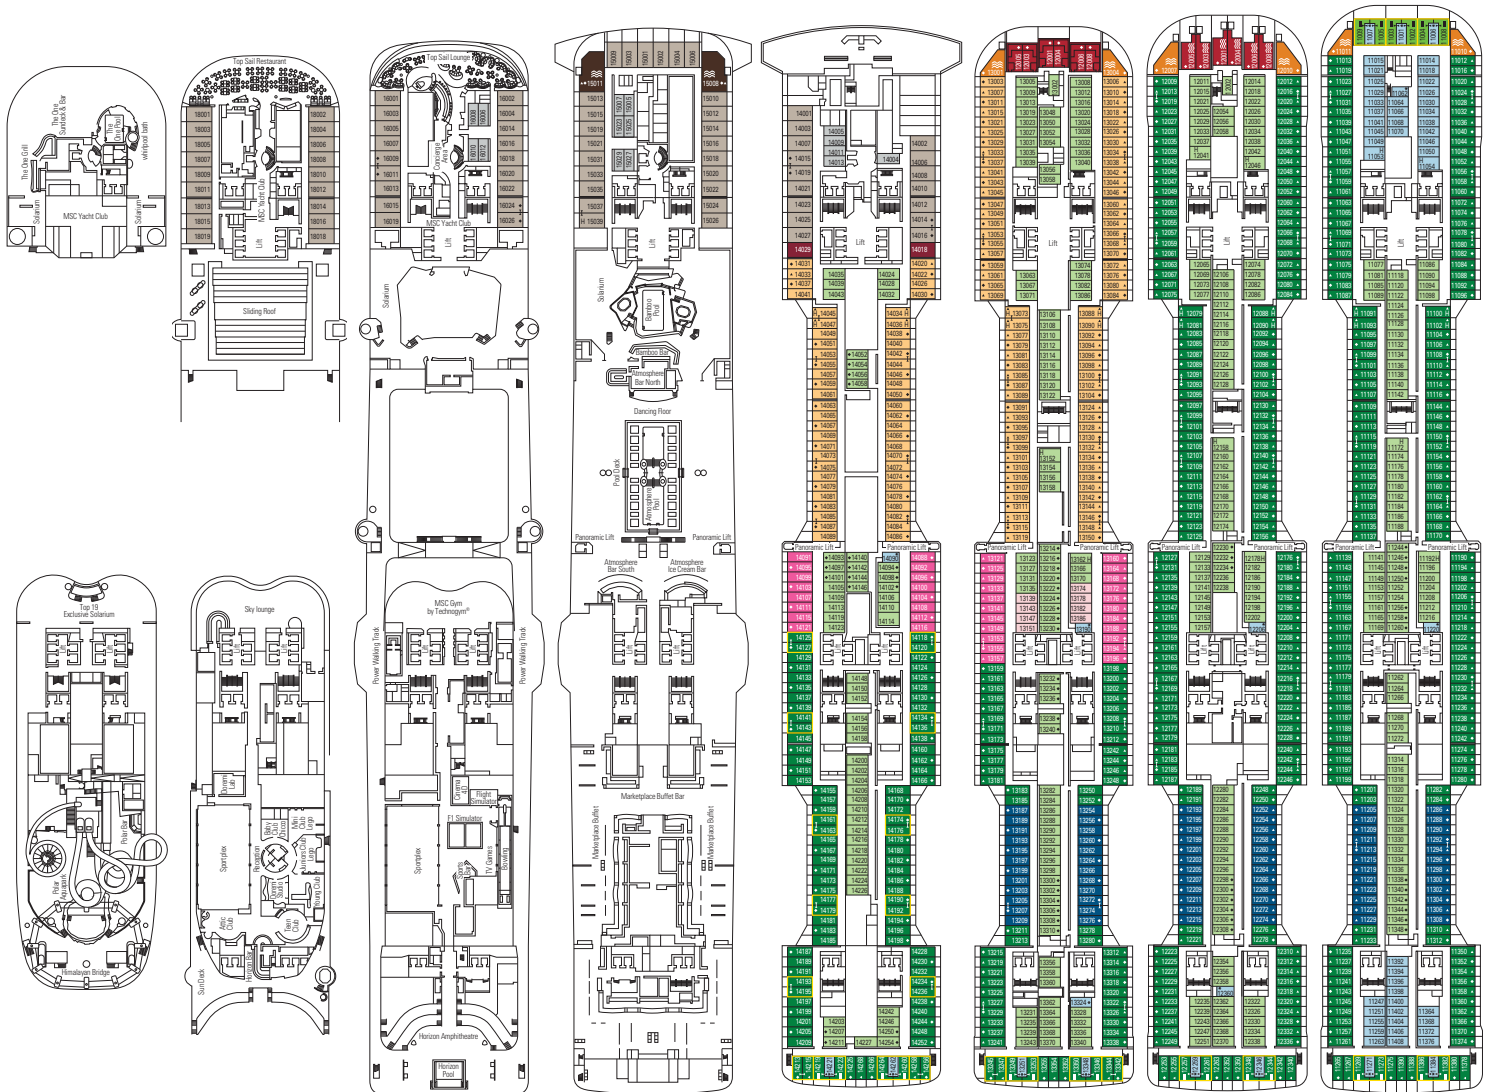

MSC MERAVIGLIA | TECHNICAL SHEET

DECK PLAN & ACCOMMODATION

2.244 Cabins - 5.714 Guests

- Babylon Deck 19
- Pyramids Deck 18
- Iguazu Deck 16
- Tour Eiffel Deck 15
- Angkor Wat Deck 14
- Kilimangiaro Deck 13
- Grand Canyon Deck 12
- Acropolis Deck 11
- Hagia Sophia Deck 10
- Alhambra Deck 9
- Machu Picchu Deck 8
- Taj Mahal Deck 7
- Petra Deck 6
- Colosseo Deck 5
- Kos Deck 4