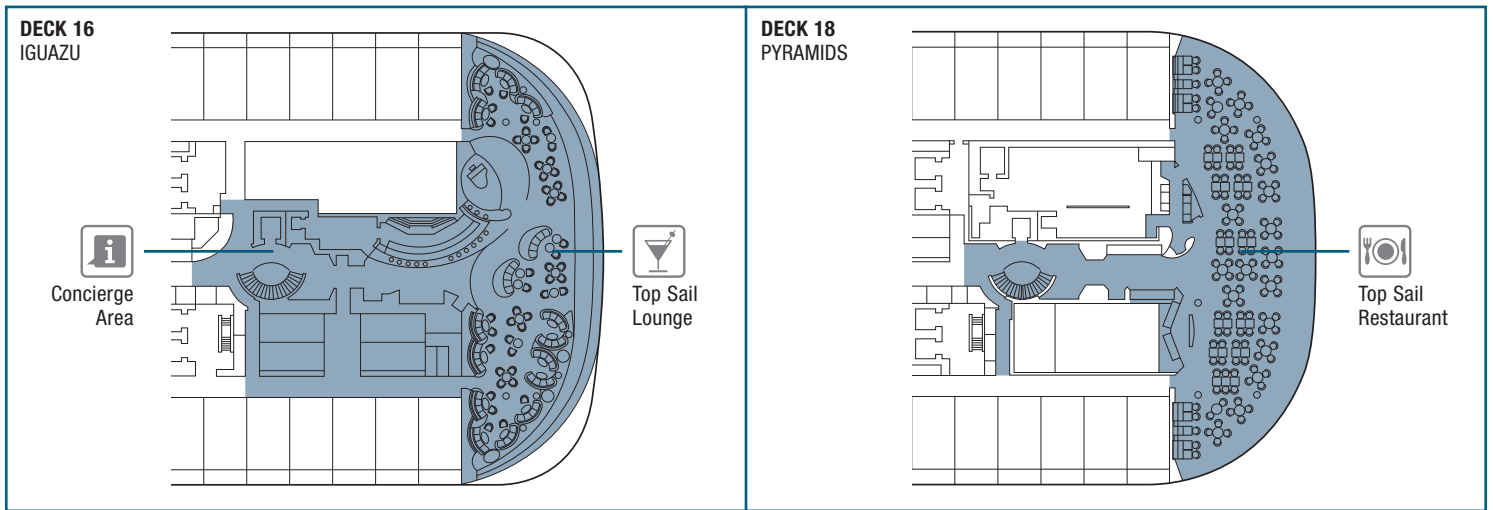

This kind of accommodation is available in Balcony and Interior cabins (with Bella, Aurea or Fantastica experiences).

FACILITIES FOR GUESTS WITH DISABILITIES OR REDUCED MOBILITY

| | |
|---|-----------------------------------|
| Cabin door width | 88,5 cm (81,5 cm YC Deluxe Suite) |
| Bathroom door width | 90 cm |
| Size of cabin (floor space) | ≈24 to ≈39 m ² |
| Size of bathroom | 3,5 m ² |
| Is there a fold-down seat in the shower? | Yes |
| Height of seat from the floor | 44 cm |
| Does the WC seat have grab rails? | Yes |
| Are wheelchairs available on board? | In limited numbers * |
| Are all decks/public areas accessible? | Yes |
| Are all lifeboats wheelchair-accessible? | No ** |
| Do the lifts have deck indicators? | Visual, Audio & Braille |
| Can severely visually impaired/blind guests be catered for on the cruise? | Only with full-time carer |

* Only for embarkation, disembarkation and emergencies.

** In the event of an emergency, dedicated personnel will help guests with disabilities or reduced mobility to board lifeboats.

MSC YACHT CLUB

| MSC YACHT CLUB | Seats | Exclusive services | Surface (m ²) | Deck |
|----------------------------|-------|---|---------------------------|--|
| CONCIERGE AREA | 24 | Reception with 24-hour concierge service | 50 | 16 Iguazu |
| MSC AUREA SPA | | Exclusive access with private lift, 2 private massage rooms | 1.100 | 7 Taj Mahal |
| SUITES WITH BUTLER SERVICE | 80 | 24-hour butler service | from ≈33 to ≈97 | 14 Angkor Wat, 15 Tour Eiffel, 16 Iguazu, 18 Pyramids |
| TOP SAIL LOUNGE | 167 | Panoramic lounge, bar | 423 | 16 Iguazu |
| TOP SAIL RESTAURANT | 142 | Exclusive restaurant | 405 | 18 Pyramids |
| THE ONE GRILL | | Buffet & grill | | |
| THE ONE POOL | 138 | Pool, 2 whirlpool baths | 1.225 | 19 Babylon |
| THE ONE SUNDECK & BAR | | Bar and solarium | | |

The layout and furniture of MSC Meraviglia may differ from those shown.

TOP SAIL LOUNGE

MSC YACHT CLUB ROYAL SUITE

THE ONE POOL, THE ONE SUNDECK & BAR