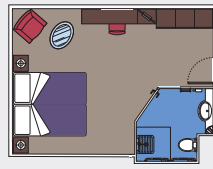

FACILITIES FOR GUESTS WITH DISABILITIES OR REDUCED MOBILITY

Cabin door width	88,5 cm (81,5 cm YC Deluxe Suite)
Bathroom door width	90 cm
Size of cabin (floor space)	≈24 to ≈39 m²
Size of bathroom	3,5 m²
Is there a fold-down seat in the shower?	Yes
Height of seat from the floor	44 cm
Does the WC seat have grab rails?	Yes
Are wheelchairs available on board?	In limited numbers *
Are all decks/public areas accessible?	Yes
Are all lifeboats wheelchair-accessible?	No **
Do the lifts have deck indicators?	Visual, Audio & Braille
Can severely visually impaired/blind guests be catered for on the cruise?	Only with full-time carer

* Only for embarkation, disembarkation and emergencies.

** In the event of an emergency, dedicated personnel will help guests with disabilities or reduced mobility to board lifeboats.