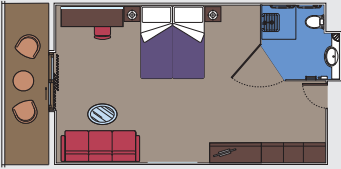

CABIN TYPES FOR GUESTS WITH DISABILITIES OR REDUCED MOBILITY

1 Deluxe Suite for guests with disabilities or reduced mobility

Deluxe suites (≈39 m²)
Double bed can be converted into two single beds.
Air conditioning, spacious wardrobe, bathroom with shower, interactive TV, telephone, Wi-Fi internet connection (for a fee), mini bar, safe deposit box.

This kind of accommodation is available only with the experience MSC Yacht Club.

54 Cabins for guests with disabilities or reduced mobility

32 Balcony (from ≈21 to 47 m²), 22 Interior (≈24 m²)
Double bed can be converted into two single beds.
Air conditioning, spacious wardrobe, bathroom with shower, interactive TV, telephone, Wi-Fi internet connection (for a fee), mini bar, safe deposit box.

This kind of accommodation is available in Balcony and Interior cabins (with Bella, Aurea or Fantastica experiences).

FACILITIES FOR GUESTS WITH DISABILITIES OR REDUCED MOBILITY

Cabin door width	88,5 cm (81,5 cm YC Deluxe Suite)
Bathroom door width	90 cm
Size of cabin (floor space)	≈24 to ≈39 m²
Size of bathroom	3,5 m²
Is there a fold-down seat in the shower?	Yes
Height of seat from the floor	44 cm
Does the WC seat have grab rails?	Yes
Are wheelchairs available on board?	In limited numbers *
Are all decks/public areas accessible?	Yes
Are all lifeboats wheelchair-accessible?	No **
Do the lifts have deck indicators?	Visual, Audio & Braille
Can severely visually impaired/blind guests be catered for on the cruise?	Only with full-time carer

* Only for embarkation, disembarkation and emergencies.

** In the event of an emergency, dedicated personnel will help guests with disabilities or reduced mobility to board lifeboats.