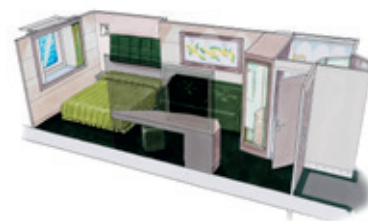

Ocean view (from ≈15 to ≈22 m²)

Double bed can be converted into two single beds.

Air conditioning, spacious wardrobe, bathroom with shower, interactive TV, telephone, mini bar, safe, wifi connection (for a fee).

This kind of accommodation is available only with the experiences Bella, Fantastica and Wellness.