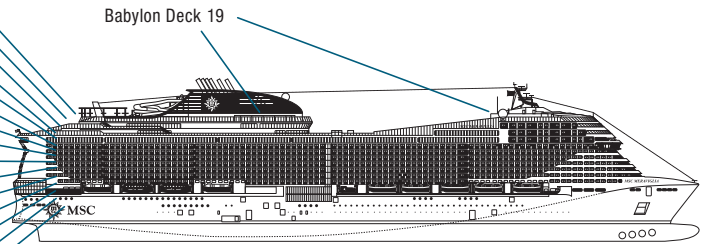

MSC MERAVIGLIA | TECHNICAL SHEET

DECK PLAN & ACCOMMODATION

2.244 Cabins - 5.714 Guests

- Babylon Deck 19
- Pyramids Deck 18
- Iguazu Deck 16
- Tour Eiffel Deck 15
- Angkor Wat Deck 14
- Kilimangiaro Deck 13
- Grand Canyon Deck 12
- Acropolis Deck 11
- Hagia Sophia Deck 10
- Alhambra Deck 9
- Machu Picchu Deck 8
- Taj Mahal Deck 7
- Petra Deck 6
- Colosseo Deck 5
- Kos Deck 4

DECK 19
BABYLON

DECK 18
PYRAMIDS

DECK 16
IGUAZU

DECK 15
TOUR EIFFEL

DECK 14
ANGKOR WAT

DECK 13
KILIMANGIARO

DECK 12
GRAND CANYON

DECK 11
ACROPOLIS