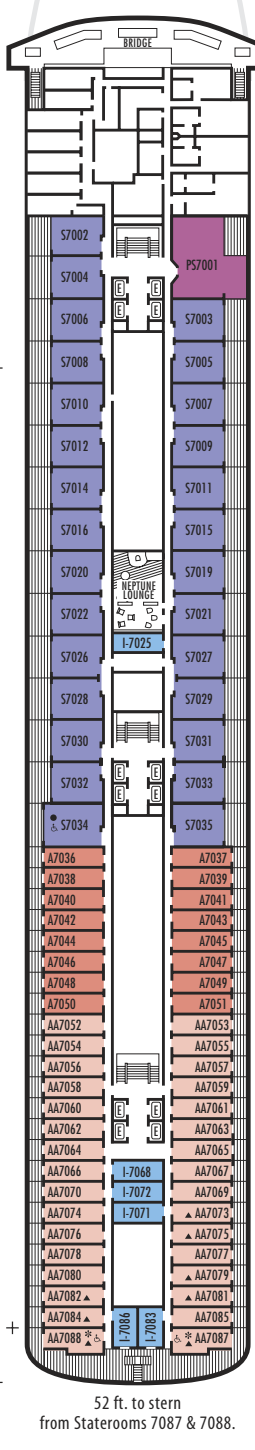

A

Verandah Suites: 2 lower beds convertible to 1 queen-size bed, 1 sofa bed, whirlpool bath & shower, sitting area, private verandah, mini-bar, refrigerator, floor-to-ceiling windows.

AA B BB BC

Verandah Suites: 2 lower beds convertible to 1 queen-size bed, whirlpool bath & shower, sitting area, private verandah, mini-bar, refrigerator, floor-to-ceiling windows.

OUTSIDE STATEROOMS

C D DA DD E EE

Large: 2 lower beds convertible to 1 queen-size bed, bathtub & shower. All DD-category staterooms have partial sea views.

FF

Large: 2 lower beds convertible to 1 queen-size bed, 1 sofa bed & pullman upper, bathtub & shower.

HH

Large: 2 lower beds convertible to 1 queen-size bed & shower. All HH-category staterooms have fully obstructed views.

INSIDE STATEROOMS

I J K

Large: 2 lower beds convertible to 1 queen-size bed, shower.

L

Large: 2 lower beds convertible to 1 queen-size bed, 1 sofa bed & pullman upper, shower.

M MM

Large: 2 lower beds convertible to 1 queen-size bed, 1 sofa bed, shower.

N NN

Standard: 2 lower beds convertible to 1 queen-size bed, 1 sofa bed & pullman upper, shower.

NAVIGATION DECK
Staterooms 7001-7088
226 ft. from bow
to Staterooms 7001 & 7002.

LIDO DECK

SPORTS DECK

- Sky Deck
- Sports Deck
- Lido Deck
- Navigation Deck
- Verandah Deck
- Upper Promenade Deck
- Promenade Deck
- Lower Promenade Deck
- Main Deck
- Dolphin Deck