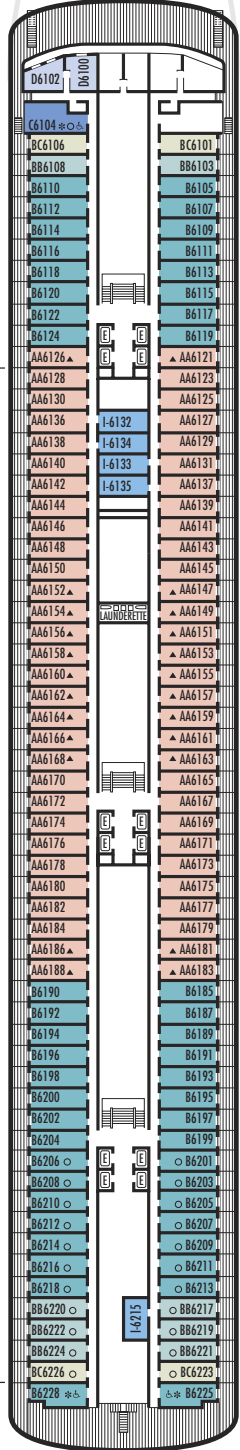

A

Verandah Suites: 2 lower beds convertible to 1 queen-size bed, 1 sofa bed, whirlpool bath & shower, sitting area, private verandah, mini-bar, refrigerator, floor-to-ceiling windows.

AA B BB BC

Verandah Suites: 2 lower beds convertible to 1 queen-size bed, whirlpool bath & shower, sitting area, private verandah, mini-bar, refrigerator, floor-to-ceiling windows.

OUTSIDE STATEROOMS

C D DA DD E EE

Large: 2 lower beds convertible to 1 queen-size bed, bathtub & shower. All DD-category staterooms have partial sea views.

FF

Large: 2 lower beds convertible to 1 queen-size bed, 1 sofa bed & pullman upper, bathtub & shower.

HH

Large: 2 lower beds convertible to 1 queen-size bed & shower. All HH-category staterooms have fully obstructed views.

INSIDE STATEROOMS

I J K

Large: 2 lower beds convertible to 1 queen-size bed, shower.

L

Large: 2 lower beds convertible to 1 queen-size bed, 1 sofa bed & pullman upper, shower.

M MM

Large: 2 lower beds convertible to 1 queen-size bed, 1 sofa bed, shower.

N NN

Standard: 2 lower beds convertible to 1 queen-size bed, 1 sofa bed & pullman upper, shower.

VERANDAH DECK
Staterooms 6100-6228
138 ft. from bow
to Staterooms 6100 & 6102.

LIDO DECK

SPORTS DECK

- Sky Deck
- Sports Deck
- Lido Deck
- Navigation Deck
- Verandah Deck
- Upper Promenade Deck
- Promenade Deck
- Lower Promenade Deck
- Main Deck
- Dolphin Deck