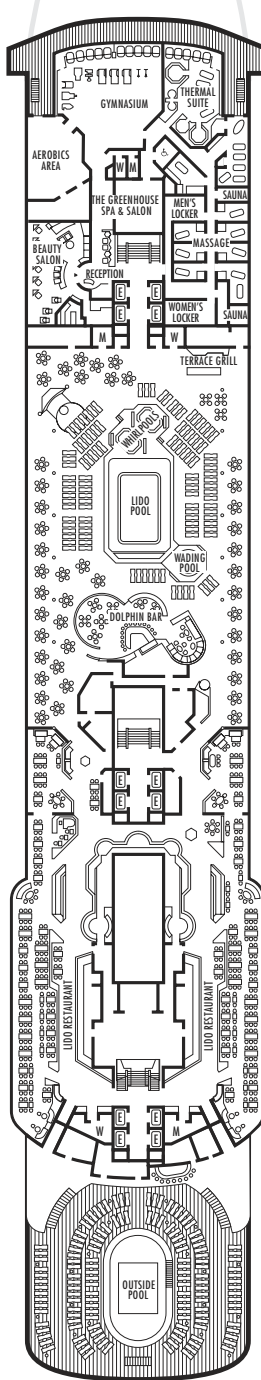

A

Verandah Suites: 2 lower beds convertible to 1 queen-size bed, 1 sofa bed, whirlpool bath & shower, sitting area, private verandah, mini-bar, refrigerator, floor-to-ceiling windows.

AA B BB BC

Verandah Suites: 2 lower beds convertible to 1 queen-size bed, whirlpool bath & shower, sitting area, private verandah, mini-bar, refrigerator, floor-to-ceiling windows.

OUTSIDE STATEROOMS

C D DA DD E EE

Large: 2 lower beds convertible to 1 queen-size bed, bathtub & shower. All DD-category staterooms have partial sea views.

FF

Large: 2 lower beds convertible to 1 queen-size bed, 1 sofa bed & pullman upper, bathtub & shower.

HH

Large: 2 lower beds convertible to 1 queen-size bed & shower. All HH-category staterooms have fully obstructed views.

INSIDE STATEROOMS

I J K

Large: 2 lower beds convertible to 1 queen-size bed, shower.

L

Large: 2 lower beds convertible to 1 queen-size bed, 1 sofa bed & pullman upper, shower.

M MM

Large: 2 lower beds convertible to 1 queen-size bed, 1 sofa bed, shower.

N NN

Standard: 2 lower beds convertible to 1 queen-size bed, 1 sofa bed & pullman upper, shower.

VERANDAH DECK
Staterooms 6100-6228
138 ft. from bow
to Staterooms 6100 & 6102.

NAVIGATION DECK
Staterooms 7001-7088
226 ft. from bow
to Staterooms 7001 & 7002.

LIDO DECK

SPORTS DECK

- Sky Deck
- Sports Deck
- Lido Deck
- Navigation Deck
- Verandah Deck
- Upper Promenade Deck
- Promenade Deck
- Lower Promenade Deck
- Main Deck
- Dolphin Deck