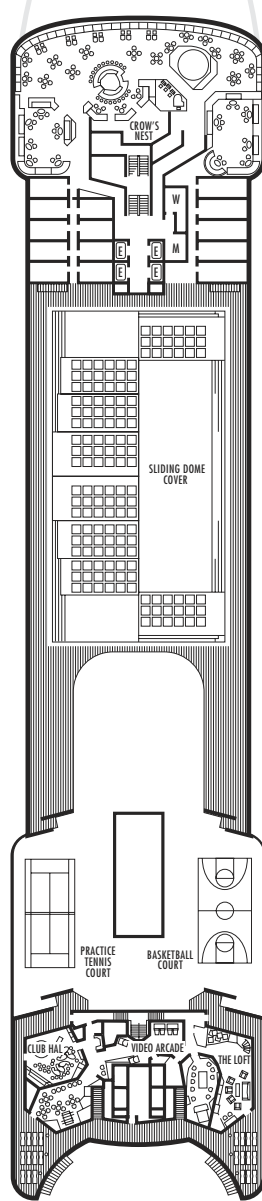

A

Verandah Suites: 2 lower beds convertible to 1 queen-size bed, 1 sofa bed, whirlpool bath & shower, sitting area, private verandah, mini-bar, refrigerator, floor-to-ceiling windows.

AA B BB BC

Verandah Suites: 2 lower beds convertible to 1 queen-size bed, whirlpool bath & shower, sitting area, private verandah, mini-bar, refrigerator, floor-to-ceiling windows.

OUTSIDE STATEROOMS

C D DA DD E EE

Large: 2 lower beds convertible to 1 queen-size bed, bathtub & shower. All DD-category staterooms have partial sea views.

FF

Large: 2 lower beds convertible to 1 queen-size bed, 1 sofa bed & pullman upper, bathtub & shower.

HH

Large: 2 lower beds convertible to 1 queen-size bed & shower. All HH-category staterooms have fully obstructed views.

INSIDE STATEROOMS

I J K

Large: 2 lower beds convertible to 1 queen-size bed, shower.

L

Large: 2 lower beds convertible to 1 queen-size bed, 1 sofa bed & pullman upper, shower.

M MM

Large: 2 lower beds convertible to 1 queen-size bed, 1 sofa bed, shower.

N NN

Standard: 2 lower beds convertible to 1 queen-size bed, 1 sofa bed & pullman upper, shower.

VERANDAH DECK
Staterooms 6100-6228
138 ft. from bow
to Staterooms 6100 & 6102.

NAVIGATION DECK
Staterooms 7001-7088
226 ft. from bow
to Staterooms 7001 & 7002.

LIDO DECK

SPORTS DECK

- Sky Deck
- Sports Deck
- Lido Deck
- Navigation Deck
- Verandah Deck
- Upper Promenade Deck
- Promenade Deck
- Lower Promenade Deck
- Main Deck
- Dolphin Deck