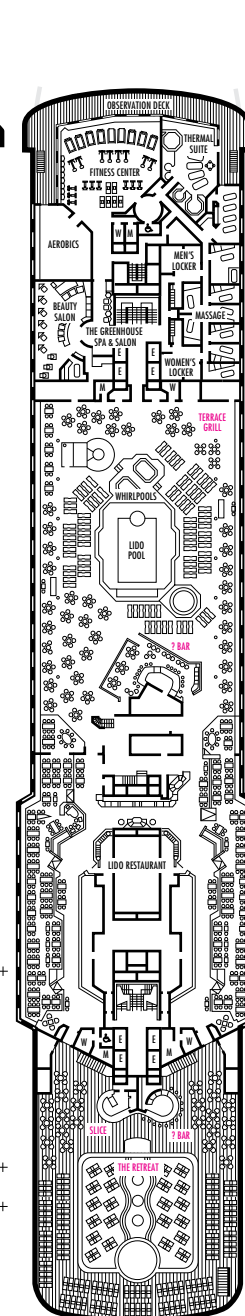

8 ft. to stern from
Staterooms 076, 078, 080, 082,
089, 091, 093 & 095.

LIDO DECK