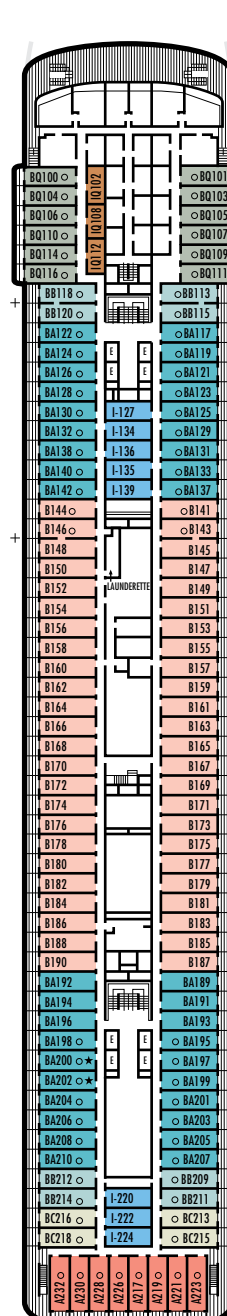

A DECK
Staterooms 700-848
106 ft. from bow to
Staterooms 700, 701 & 703.

43 ft. to stern from
Staterooms 833 & 848.

MAIN DECK
Staterooms 500-698
102 ft. from bow to
Stateroom 500.

22 ft. to stern from
Staterooms 695, 696, 697 & 698.

LOWER PROMENADE DECK
Staterooms 300-431
106 ft. from bow to
Staterooms 300 & 301.

13 ft. to stern from
Staterooms 418, 420, 427 & 429.

PROMENADE DECK

UPPER PROMENADE DECK

VERANDAH DECK
Staterooms 100-232
156 ft. from bow to
Staterooms 100, 101 & 102.

8 ft. to stern from
Staterooms 217, 219, 221, 223,
226, 228, 23 & 232.

NAVIGATION DECK
Staterooms 001-095
205 ft. from bow to
Staterooms 001 & 002.

8 ft. to stern from
Staterooms 076, 078, 080, 082,
089, 091, 093 & 095.

Important Note: Not all staterooms within each category have the same furniture configuration and/or facilities. Appropriate symbols within the rooms on the deck plans describe differences from the stateroom descriptions below.