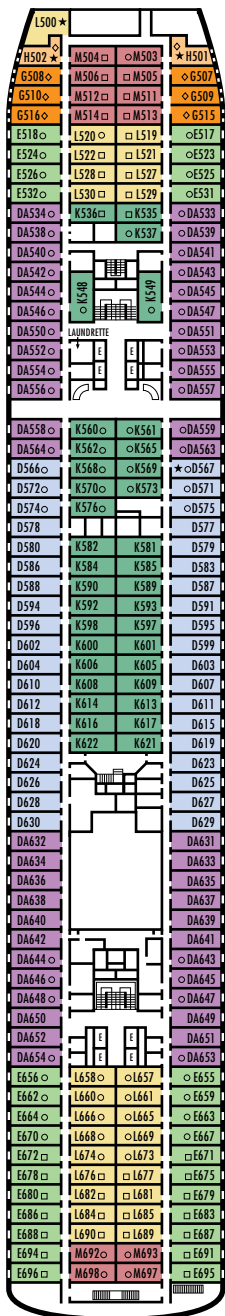

A DECK
Staterooms 700-848
106 ft. from bow to
Staterooms 700, 701 & 703.

43 ft. to stern from
Staterooms 833 & 848.

MAIN DECK
Staterooms 500-698
102 ft. from bow to
Stateroom 500.

22 ft. to stern from
Staterooms 695, 696, 697 & 698.

LOWER PROMENADE DECK
Staterooms 300-431
106 ft. from bow to
Staterooms 300 & 301.

13 ft. to stern from
Staterooms 418, 420, 427 & 429.

PROMENADE DECK

UPPER PROMENADE DECK

VERANDAH DECK
Staterooms 100-232
156 ft. from bow to
Staterooms 100, 101 & 102.

8 ft. to stern from
Staterooms 217, 219, 221, 223,
226, 228, 23 & 232.

NAVIGATION DECK
Staterooms 001-095
205 ft. from bow to
Staterooms 001 & 002.

8 ft. to stern from
Staterooms 076, 078, 080, 082,
089, 091, 093 & 095.

Important Note: Not all staterooms within each category have the same furniture configuration and/or facilities. Appropriate symbols within the rooms on the deck plans describe differences from the stateroom descriptions below.