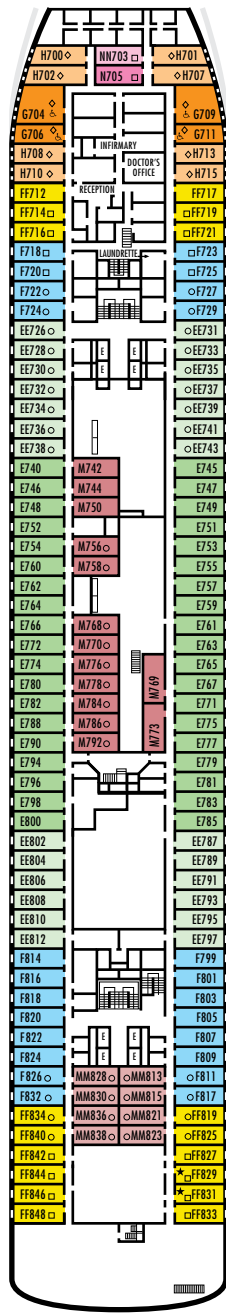

A DECK
Staterooms 700-848
106 ft. from bow to
Staterooms 700, 701 & 703.

43 ft. to stern from
Staterooms 833 & 848.

MAIN DECK
Staterooms 500-698
102 ft. from bow to
Stateroom 500.

22 ft. to stern from
Staterooms 695, 696, 697 & 698.

LOWER PROMENADE DECK
Staterooms 300-431
106 ft. from bow to
Staterooms 300 & 301.

13 ft. to stern from
Staterooms 418, 420, 427 & 429.

PROMENADE DECK

UPPER PROMENADE DECK

VERANDAH DECK
Staterooms 100-232
156 ft. from bow to
Staterooms 100, 101 & 102.

8 ft. to stern from
Staterooms 217, 219, 221, 223,
226, 228, 23 & 232.

NAVIGATION DECK
Staterooms 001-095
205 ft. from bow to
Staterooms 001 & 002.

8 ft. to stern from
Staterooms 076, 078, 080, 082,
089, 091, 093 & 095.

Important Note: Not all staterooms within each category have the same furniture configuration and/or facilities. Appropriate symbols within the rooms on the deck plans describe differences from the stateroom descriptions below.