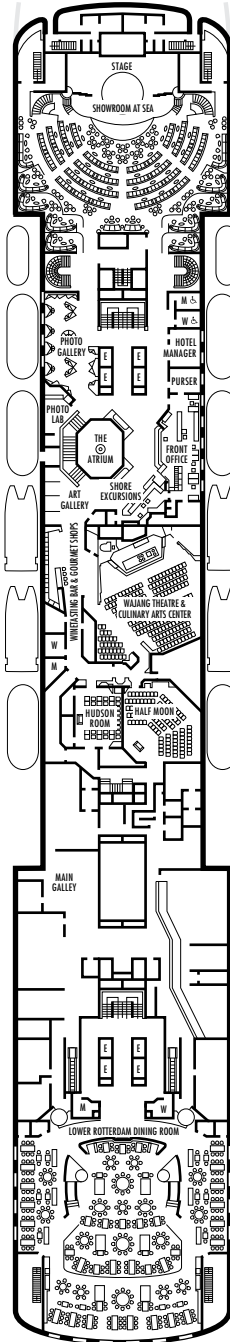

A DECK
Staterooms 700-848
106 ft. from bow to
Staterooms 700, 701 & 703.

43 ft. to stern from
Staterooms 833 & 848.

MAIN DECK
Staterooms 500-698
102 ft. from bow to
Stateroom 500.

22 ft. to stern from
Staterooms 695, 696, 697 & 698.

LOWER PROMENADE DECK
Staterooms 300-431
106 ft. from bow to
Staterooms 300 & 301.

13 ft. to stern from
Staterooms 418, 420, 427 & 429.

PROMENADE DECK

UPPER PROMENADE DECK

VERANDAH DECK
Staterooms 100-232
156 ft. from bow to
Staterooms 100, 101 & 102.

8 ft. to stern from
Staterooms 217, 219, 221, 223,
226, 228, 23 & 232.

NAVIGATION DECK
Staterooms 001-095
205 ft. from bow to
Staterooms 001 & 002.

8 ft. to stern from
Staterooms 076, 078, 080, 082,
089, 091, 093 & 095.

Important Note: Not all staterooms within each category have the same furniture configuration and/or facilities. Appropriate symbols within the rooms on the deck plans describe differences from the stateroom descriptions below.