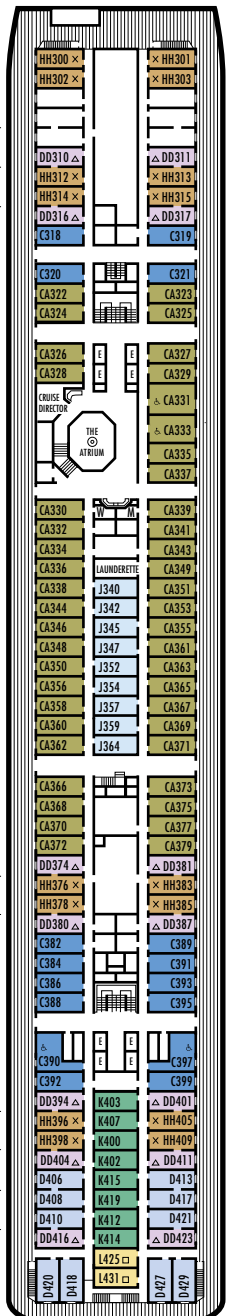

A DECK
Staterooms 700-848
106 ft. from bow to
Staterooms 700, 701 & 703.

43 ft. to stern from
Staterooms 833 & 848.

MAIN DECK
Staterooms 500-698
102 ft. from bow to
Stateroom 500.

22 ft. to stern from
Staterooms 695, 696, 697 & 698.

LOWER PROMENADE DECK
Staterooms 300-431
106 ft. from bow to
Staterooms 300 & 301.

13 ft. to stern from
Staterooms 418, 420, 427 & 429.

PROMENADE DECK

UPPER PROMENADE DECK

VERANDAH DECK
Staterooms 100-232
156 ft. from bow to
Staterooms 100, 101 & 102.

8 ft. to stern from
Staterooms 217, 219, 221, 223,
226, 228, 23 & 232.

NAVIGATION DECK
Staterooms 001-095
205 ft. from bow to
Staterooms 001 & 002.

8 ft. to stern from
Staterooms 076, 078, 080, 082,
089, 091, 093 & 095.

Important Note: Not all staterooms within each category have the same furniture configuration and/or facilities. Appropriate symbols within the rooms on the deck plans describe differences from the stateroom descriptions below.