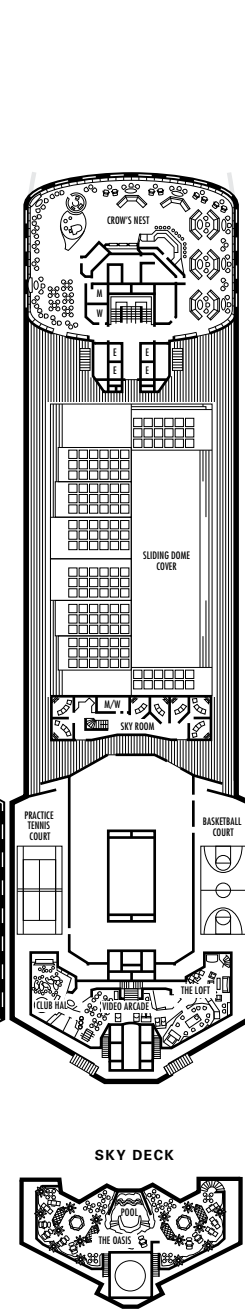

SPORTS DECK