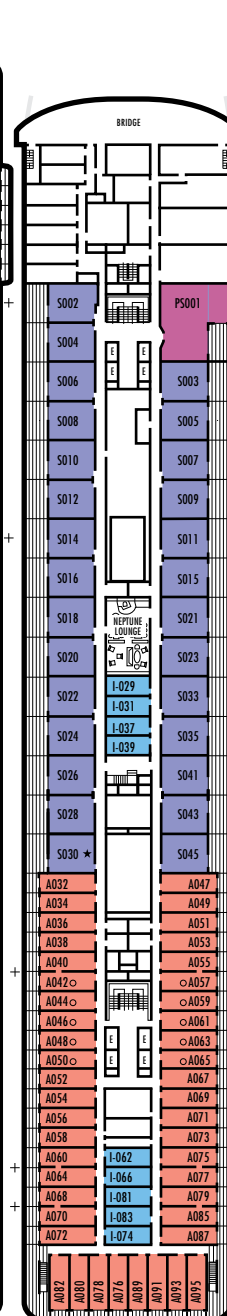

A DECK
Staterooms 700-848
106 ft. from bow to
Staterooms 700, 701 & 703.

43 ft. to stern from
Staterooms 833 & 848.

MAIN DECK
Staterooms 500-698
102 ft. from bow to
Stateroom 500.

22 ft. to stern from
Staterooms 695, 696, 697 & 698.

LOWER PROMENADE DECK
Staterooms 300-431
106 ft. from bow to
Staterooms 300 & 301.

13 ft. to stern from
Staterooms 418, 420, 427 & 429.

PROMENADE DECK

UPPER PROMENADE DECK

VERANDAH DECK
Staterooms 100-232
156 ft. from bow to
Staterooms 100, 101 & 102.

8 ft. to stern from
Staterooms 217, 219, 221, 223,
226, 228, 23 & 232.

NAVIGATION DECK
Staterooms 001-095
205 ft. from bow to
Staterooms 001 & 002.

8 ft. to stern from
Staterooms 076, 078, 080, 082,
089, 091, 093 & 095.

Important Note: Not all staterooms within each category have the same furniture configuration and/or facilities. Appropriate symbols within the rooms on the deck plans describe differences from the stateroom descriptions below.