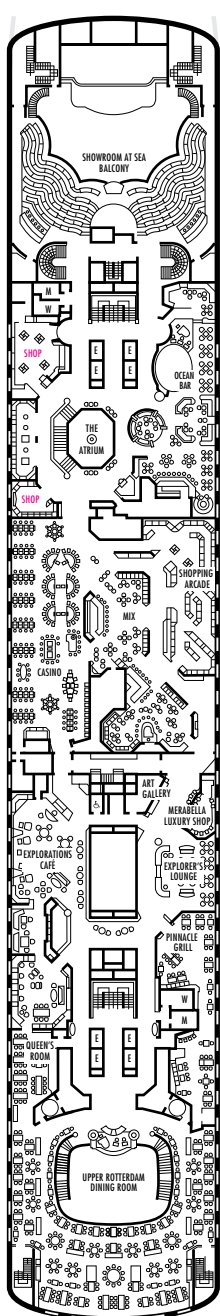

A DECK
Staterooms 700-848
106 ft. from bow to
Staterooms 700, 701 & 703.

43 ft. to stern from
Staterooms 833 & 848.

MAIN DECK
Staterooms 500-698
102 ft. from bow to
Stateroom 500.

22 ft. to stern from
Staterooms 695, 696, 697 & 698.

LOWER PROMENADE DECK
Staterooms 300-431
106 ft. from bow to
Staterooms 300 & 301.

13 ft. to stern from
Staterooms 418, 420, 427 & 429.

PROMENADE DECK

UPPER PROMENADE DECK

VERANDAH DECK
Staterooms 100-232
156 ft. from bow to
Staterooms 100, 101 & 102.

8 ft. to stern from
Staterooms 217, 219, 221, 223,
226, 228, 23 & 232.

NAVIGATION DECK
Staterooms 001-095
205 ft. from bow to
Staterooms 001 & 002.

8 ft. to stern from
Staterooms 076, 078, 080, 082,
089, 091, 093 & 095.