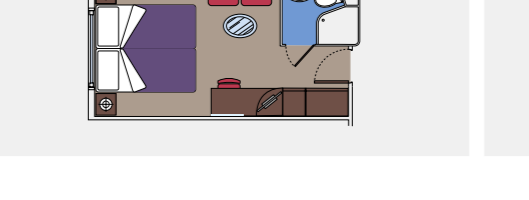

Cabins with porthole (from =17 to =20 m²)

Double bed can be converted into two single beds.

Air conditioning, bathroom with shower, interactive TV, telephone, cable internet connection (for a fee), mini bar, safe deposit box.