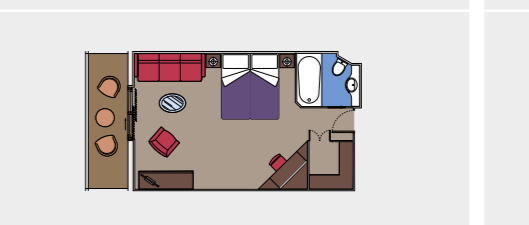

91 Ocean View