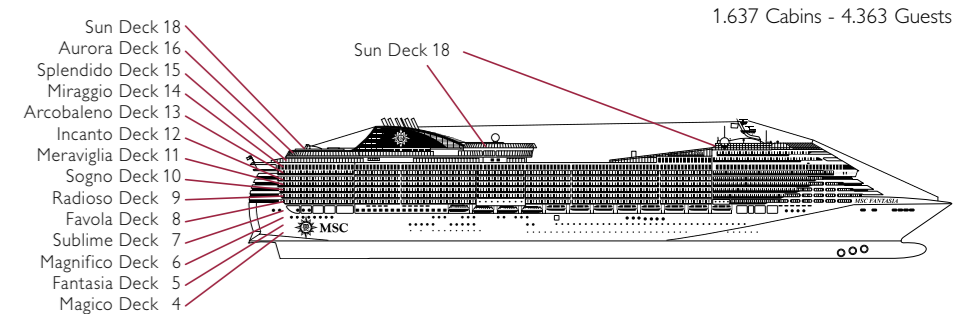

## DECK PLAN & ACCOMMODATION

MSC YACHT CLUB	Seats	Exclusive services	Surface (m²)	Deck
CONCIERGE AREA	24	Reception with 24-hour concierge service	113	15 Splendido
L'ÉTOILE	136	Restaurant	218	15 Splendido
LE PRIVÉ	22	Private area in the discoteque	85	16 Aurora
LIBRARY	8	Library in the concierge area	39	15 Splendido
MSC AUREA SPA		Exclusive access with private lift, 2 private massage rooms	47	14 Miraggio
SUITES WITH BUTLER SERVICE	71	24-hour butler service	from ≈26 to ≈53	12, 15, 16
THE ONE BAR		Bar, buffet		18 Sun Deck
THE ONE POOL		Pool, 2 whirlpool baths and solarium	1,177	
TOP SAIL LOUNGE	141	Panoramic forward lounge, bar	297	15 Splendido