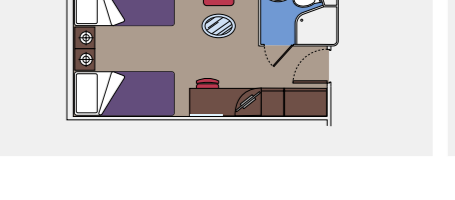

COMMON SERVICES

RESTAURANTS, BARS & ENTERTAINMENT

ENTERTAINMENT, SPA & SPORTS

CABIN TYPES

FACILITIES FOR PEOPLE WITH DISABILITIES

Available categories	Cat. 2, 3, 4, 6, 7, 8, 9, 10, YC1	Does the WC seat have grab rails?	Yes
Cabin door width	81,5 cm	Are wheelchairs available on board?	In limited numbers on request
Bathroom door width	90 cm	Are all decks/public areas accessible?	Yes
Size of cabin (floor space)	=24 to =39 m²	Are all lifeboats wheelchair-accessible?	No*
Size of bathroom	3,5 m²	Do the elevators have deck indicators?	Visual, Audio & Braille
Is there a fold-down seat in the shower?	Yes	Can severely visually impaired/blind guests be catered for on the cruise?	Only with full-time carer
Height of seat from the floor	44 cm	*In the event of an emergency, dedicated personnel will help disabled persons to board lifeboats.	

TECHNICAL CHARACTERISTICS OF THE SHIP				
GROSS TONNAGE	137,936 tons			
LENGTH / BEAM / HEIGHT	333,30 m / 37,92 m post panamax / 66,80 m			
SURFACE AREA	450.000 m², incl. 27.000 m² public area			
DECKS	18, incl. 14 for guests			
LIFTS	25, incl. 15 for guests (2 panoramics and 1 for the MSC Yacht Club)			
VOLTAGE (in cabin)	110/220 volts			
MAXIMUM SPEED	22,87 knots			
STABILIZERS	Stabilized with 2 fins			
NUMBER OF PASSENGERS	3.274 (on double basis)			
NUMBER OF CABINS	1.637, incl. 43 for people with disabilities			
CREW MEMBERS	About 1.370			
POOLS	5, incl. 1 with sliding roof, 1 for children and 1 for the MSC Yacht Club; 12 whirlpool baths			
ENVIRONMENTAL TECHNOLOGY	AWT-Advanced Water Treatment, Energy Saving & Monitoring System, Clean Ship 2			

VARIOUS SERVICES	Seats	Use	Surface (m²)	Deck
FANTASIA RECEPTION	93	Reception, guest service	479	5 Fantasia
MEDICAL CENTER	13	Medical centre	284	4 Magico
SHORE EXCURSION	12	Excursion office	100	6 Magnifico