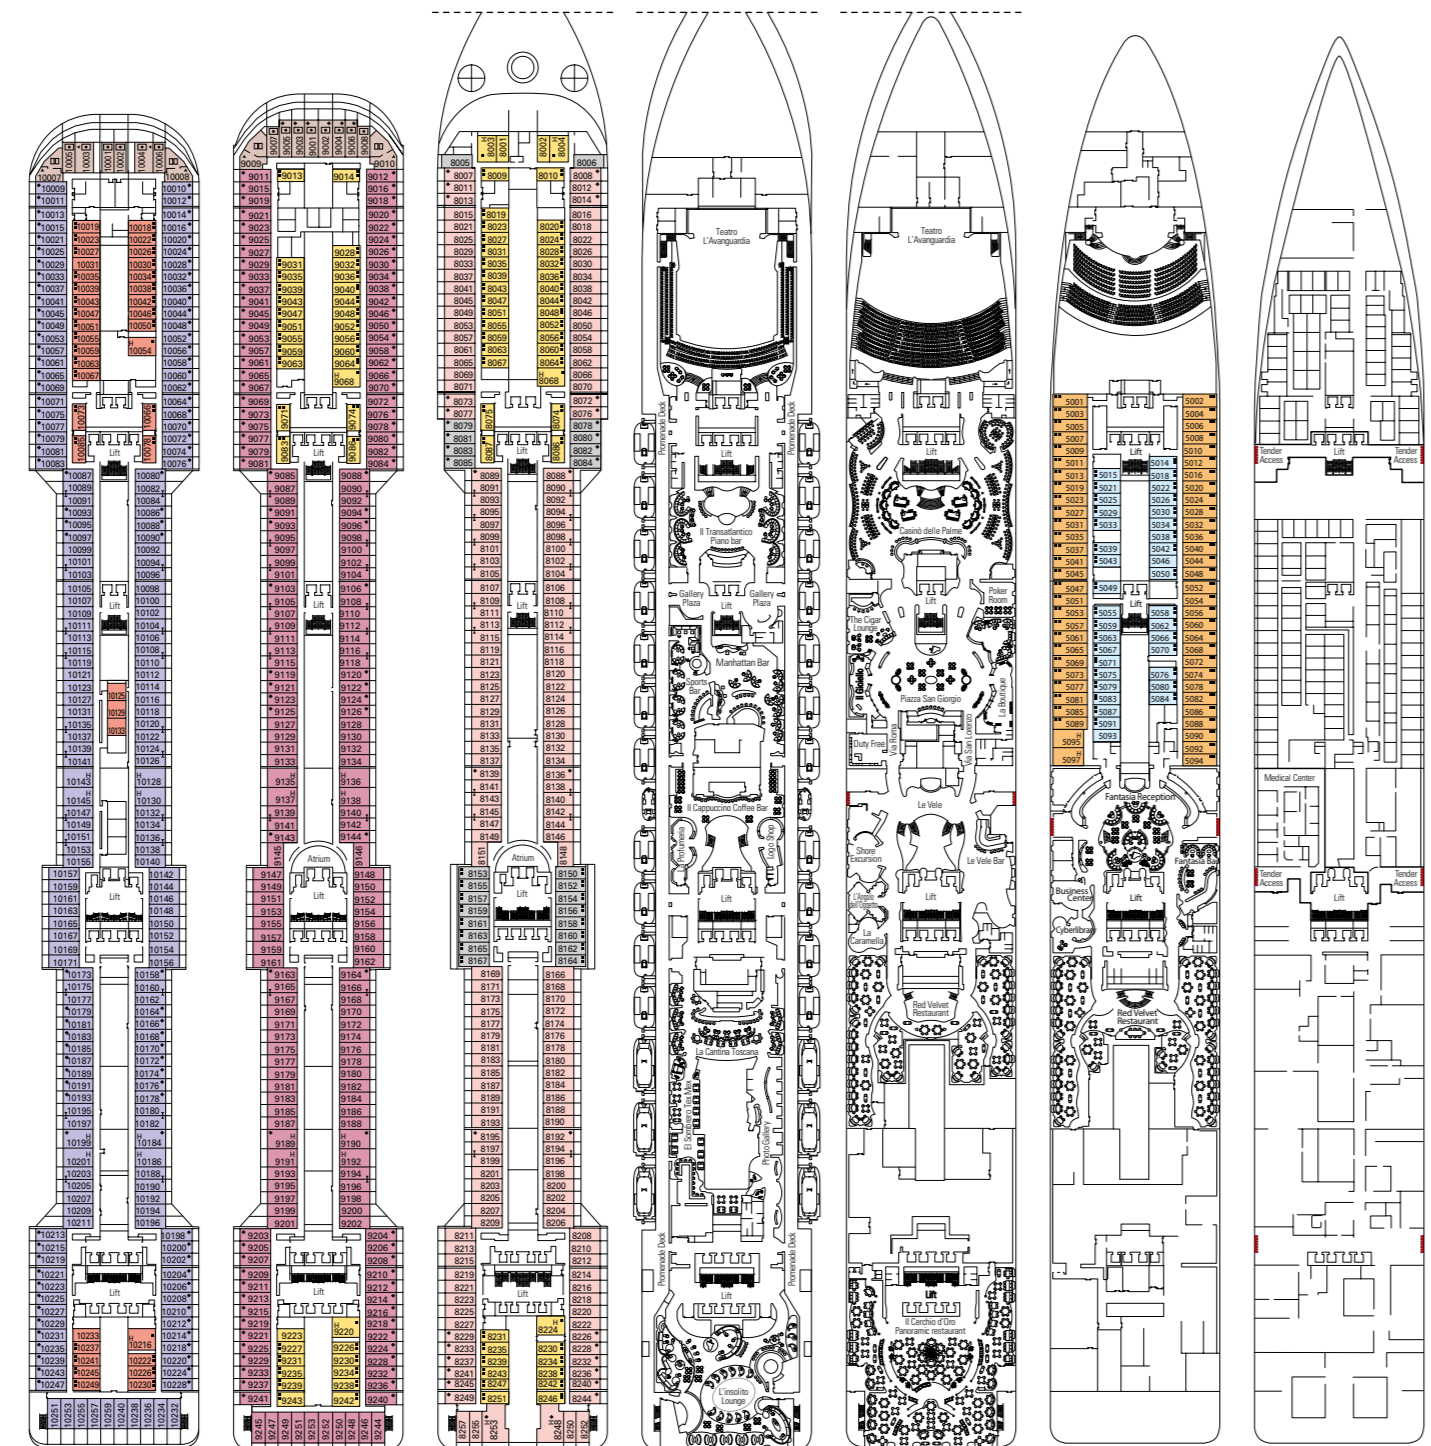

## DECK PLAN & ACCOMMODATION

MSC YACHT CLUB	Seats	Exclusive services	Surface (m²)	Deck
CONCIERGE AREA	24	Reception with 24-hour concierge service	113	15 Splendido
L'ÉTOILE	136	Restaurant	218	15 Splendido
LE PRIVÉ	22	Private area in the discoteque	85	16 Aurora
LIBRARY	8	Library in the concierge area	39	15 Splendido
MSC AUREA SPA		Exclusive access with private lift, 2 private massage rooms	47	14 Miraggio
SUITES WITH BUTLER SERVICE	71	24-hour butler service	from ≈26 to ≈53	12, 15, 16
THE ONE BAR		Bar, buffet		18 Sun Deck
THE ONE POOL		Pool, 2 whirlpool baths and solarium	1,177	
TOP SAIL LOUNGE	141	Panoramic forward lounge, bar	297	15 Splendido

## MSC FANTASIA