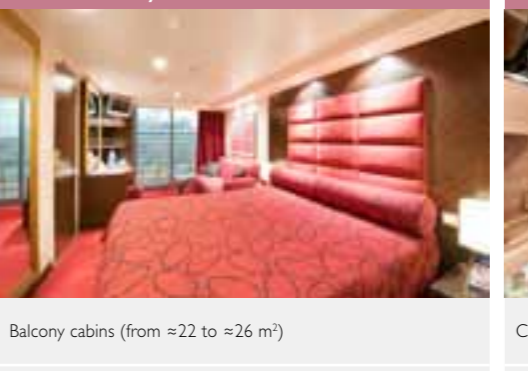

Balcony cabins (from =22 to =26 m²)

Double bed can be converted into two single beds.