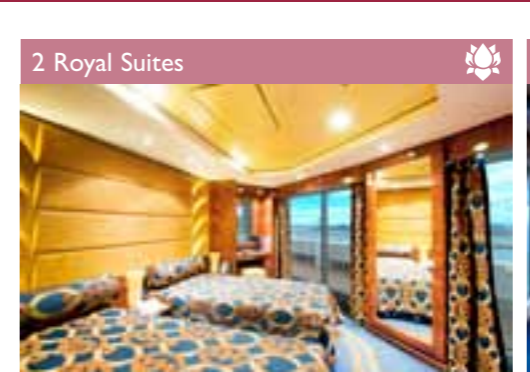

Royal suites (=52 m²)

Double bed can be converted into two single beds.