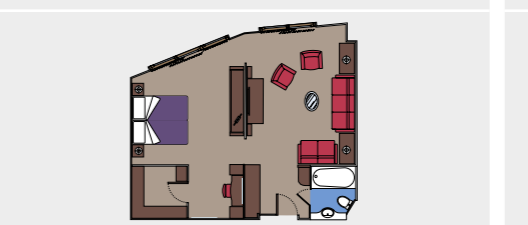

1.115 Balcony Cabins