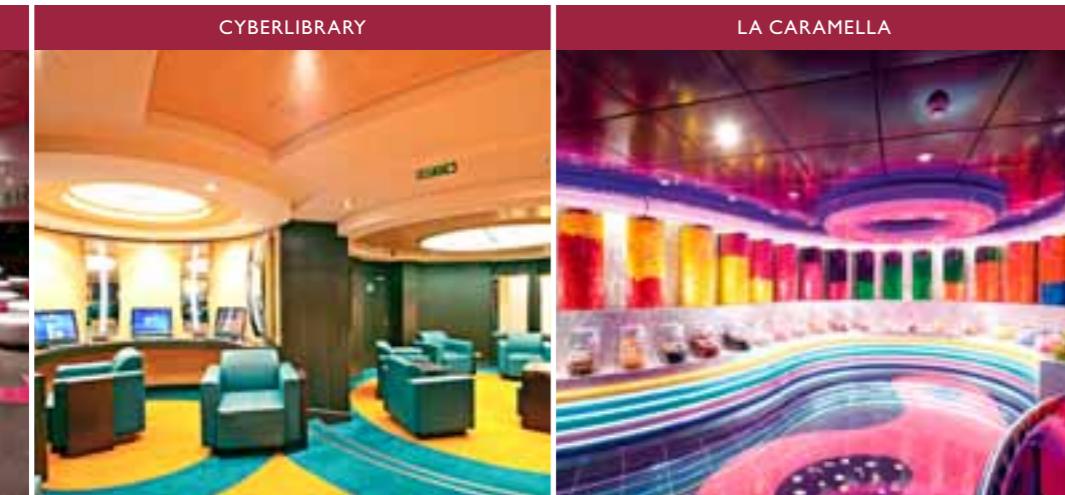

COMMON SERVICES

RESTAURANTS, BARS & ENTERTAINMENT

ENTERTAINMENT, SPA & SPORTS

CABIN TYPES

FACILITIES FOR PEOPLE WITH DISABILITIES

Available categories	Cat. 2, 3, 4, 6, 7, 8, 9, 10, YC1	Does the WC seat have grab rails?	Yes
Cabin door width	81,5 cm	Are wheelchairs available on board?	In limited numbers on request
Bathroom door width	90 cm	Are all decks/public areas accessible?	Yes
Size of cabin (floor space)	=24 to =39 m²	Are all lifeboats wheelchair-accessible?	No*
Size of bathroom	3,5 m²	Do the elevators have deck indicators?	Visual, Audio & Braille
Is there a fold-down seat in the shower?	Yes	Can severely visually impaired/blind guests be catered for on the cruise?	Only with full-time carer
Height of seat from the floor	44 cm	*In the event of an emergency, dedicated personnel will help disabled persons to board lifeboats.	

TECHNICAL CHARACTERISTICS OF THE SHIP				
GROSS TONNAGE	137,936 tons			
LENGTH / BEAM / HEIGHT	333,30 m / 37,92 m post panamax / 66,80 m			
SURFACE AREA	450.000 m², incl. 27.000 m² public area			
DECKS	18, incl. 14 for guests			
LIFTS	25, incl. 15 for guests (2 panoramics and 1 for the MSC Yacht Club)			
VOLTAGE (in cabin)	110/220 volts			
MAXIMUM SPEED	22,87 knots			
STABILIZERS	Stabilized with 2 fins			
NUMBER OF PASSENGERS	3.274 (on double basis)			
NUMBER OF CABINS	1.637, incl. 43 for people with disabilities			
CREW MEMBERS	About 1.370			
POOLS	5, incl. 1 with sliding roof, 1 for children and 1 for the MSC Yacht Club; 12 whirlpool baths			
ENVIRONMENTAL TECHNOLOGY	AWT-Advanced Water Treatment, Energy Saving & Monitoring System, Clean Ship 2			

VARIOUS SERVICES	Seats	Use	Surface (m²)	Deck
FANTASIA RECEPTION	93	Reception, guest service	479	5 Fantasia
MEDICAL CENTER	13	Medical centre	284	4 Magico
SHORE EXCURSION	12	Excursion office	100	6 Magnifico