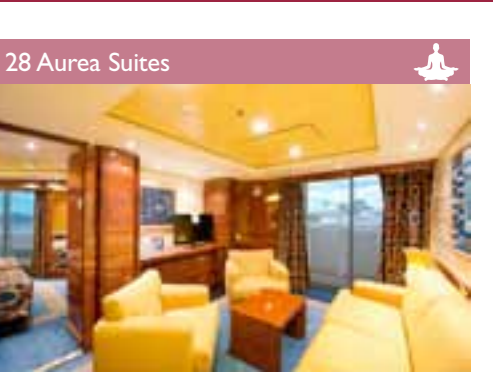

28 Aurea Suites

Aurea suites with balcony or panoramic sealed window (from =21 to 47 m²)

Double bed can be converted into two single beds.