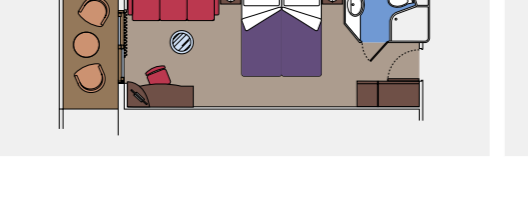

COMMON SERVICES

RESTAURANTS, BARS & ENTERTAINMENT

ENTERTAINMENT, SPA & SPORTS

CABIN TYPES

FACILITIES FOR PEOPLE WITH DISABILITIES

Available categories	Cat. 2, 3, 4, 6, 7, 8, 9, 10, YC1	Does the WC seat have grab rails?	Yes
Cabin door width	81,5 cm	Are wheelchairs available on board?	In limited numbers on request
Bathroom door width	90 cm	Are all decks/public areas accessible?	Yes
Size of cabin (floor space)	=24 to =39 m²	Are all lifeboats wheelchair-accessible?	No*
Size of bathroom	3,5 m²	Do the elevators have deck indicators?	Visual, Audio & Braille
Is there a fold-down seat in the shower?	Yes	Can severely visually impaired/blind guests be catered for on the cruise?	Only with full-time carer
Height of seat from the floor	44 cm	*In the event of an emergency, dedicated personnel will help disabled persons to board lifeboats.	

TECHNICAL CHARACTERISTICS OF THE SHIP				
GROSS TONNAGE	137,936 tons			
LENGTH / BEAM / HEIGHT	333,30 m / 37,92 m post panamax / 66,80 m			
SURFACE AREA	450.000 m², incl. 27.000 m² public area			
DECKS	18, incl. 14 for guests			
LIFTS	25, incl. 15 for guests (2 panoramics and 1 for the MSC Yacht Club)			
VOLTAGE (in cabin)	110/220 volts			
MAXIMUM SPEED	22,87 knots			
STABILIZERS	Stabilized with 2 fins			
NUMBER OF PASSENGERS	3.274 (on double basis)			
NUMBER OF CABINS	1.637, incl. 43 for people with disabilities			
CREW MEMBERS	About 1.370			
POOLS	5, incl. 1 with sliding roof, 1 for children and 1 for the MSC Yacht Club; 12 whirlpool baths			
ENVIRONMENTAL TECHNOLOGY	AWT-Advanced Water Treatment, Energy Saving & Monitoring System, Clean Ship 2			

VARIOUS SERVICES	Seats	Use	Surface (m²)	Deck
FANTASIA RECEPTION	93	Reception, guest service	479	5 Fantasia
MEDICAL CENTER	13	Medical centre	284	4 Magico
SHORE EXCURSION	12	Excursion office	100	6 Magnifico