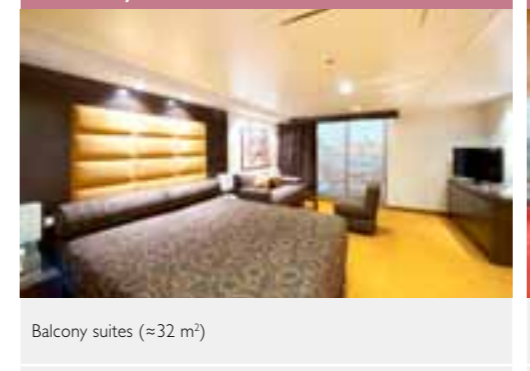

Balcony suites (=32 m²)

Double bed can be converted into two single beds.