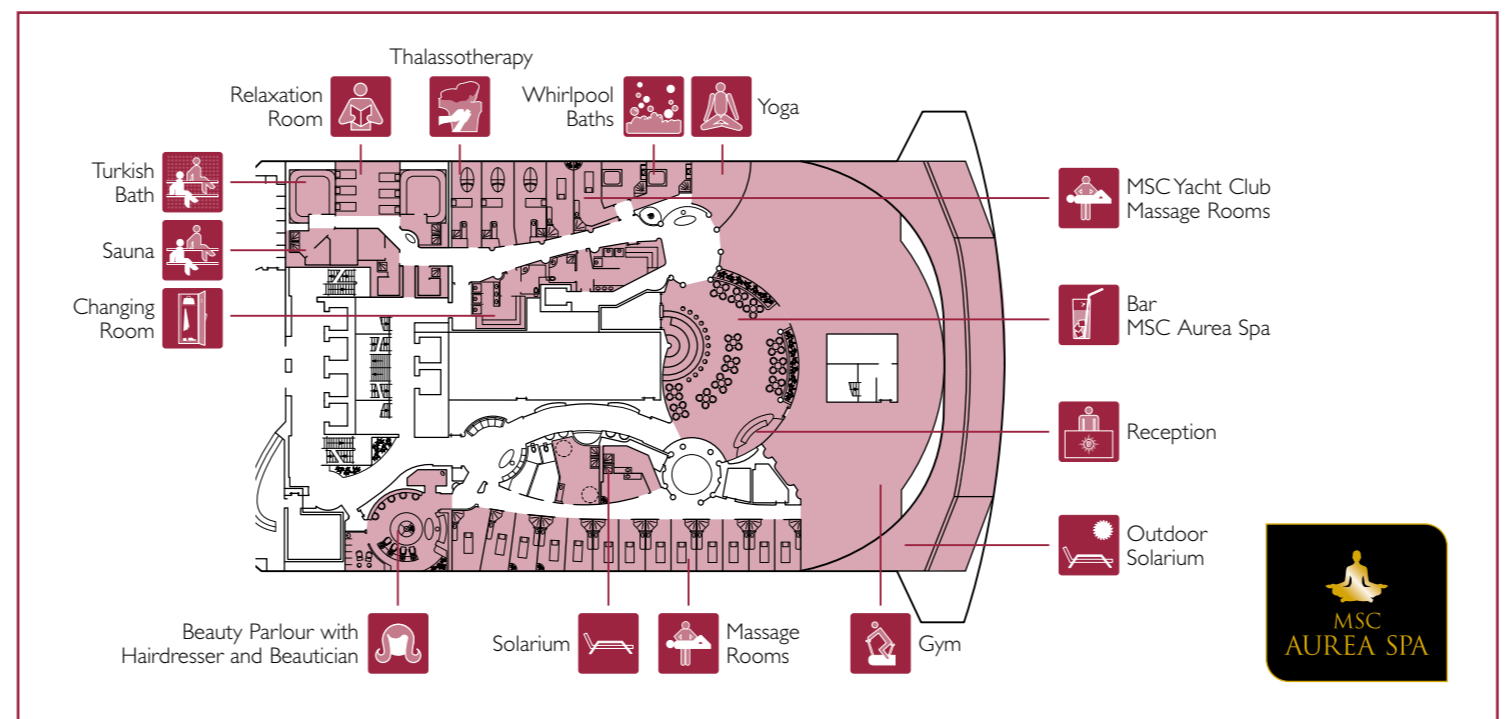

ENTERTAINMENT FOR CHILDREN & TEENS	Seats	Use	Surface (m²)	Deck
4D CINEMA	10	4D cinema	45	16 Aurora
F1 SIMULATOR	1	Formula 1 virtual simulator	40	16 Aurora
I GRAFFITI	31	Teens discotheque	110	15 Splendido
IL POLO NORD		Children's area and pool	195	15 Splendido
LA CARAMELLA		Candy & confectionary shop	30	6 Magnifico
LED WALL		Outdoor games, video promotions		14 Miraggio
TEENS TOBOGA		Teens waterslide		15 Splendido
VIRTUAL WORLD	10	Teens arcade	80	16 Aurora

SPA & RELAX	Seats	Use	Surface (m²)	Deck
MSC AUREA SPA	48 (reception)	Beauty farm, beauty parlour, fitness centre, bar	1.700	14 Miraggio
SOLARIUM		Solarium, whirlpool bath - children not allowed	845	18 Sun Deck

SPORT ACTIVITIES	Seats	Use	Surface (m²)	Deck
MSC ARENA	120	Basketball, tennis court, football, volleyball	290	16 Aurora
POWER WALKING TRACK		Power walking track of 235 m	1.140	15 Splendido
SHUFFLEBOARD		Shuffleboard	118	16 Aurora
SQUASH		Squash court	35	16 Aurora

POOLS	Seats	Use	Surface (m²)	Deck
AQUA PARK		Main pool with over 150 fountains and water jets	2.091	14 Miraggio
I TROPICI		Pool with sliding roof, bar	820	14 Miraggio
LIDO CATALANO		Zen Area - Aft pool	320	15 Splendido