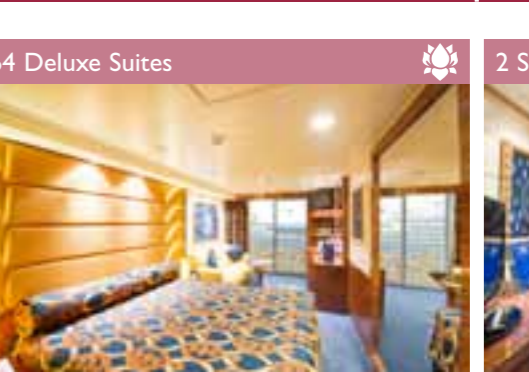

Deluxe suites (from =26 to =32 m²)

Double bed can be converted into two single beds.