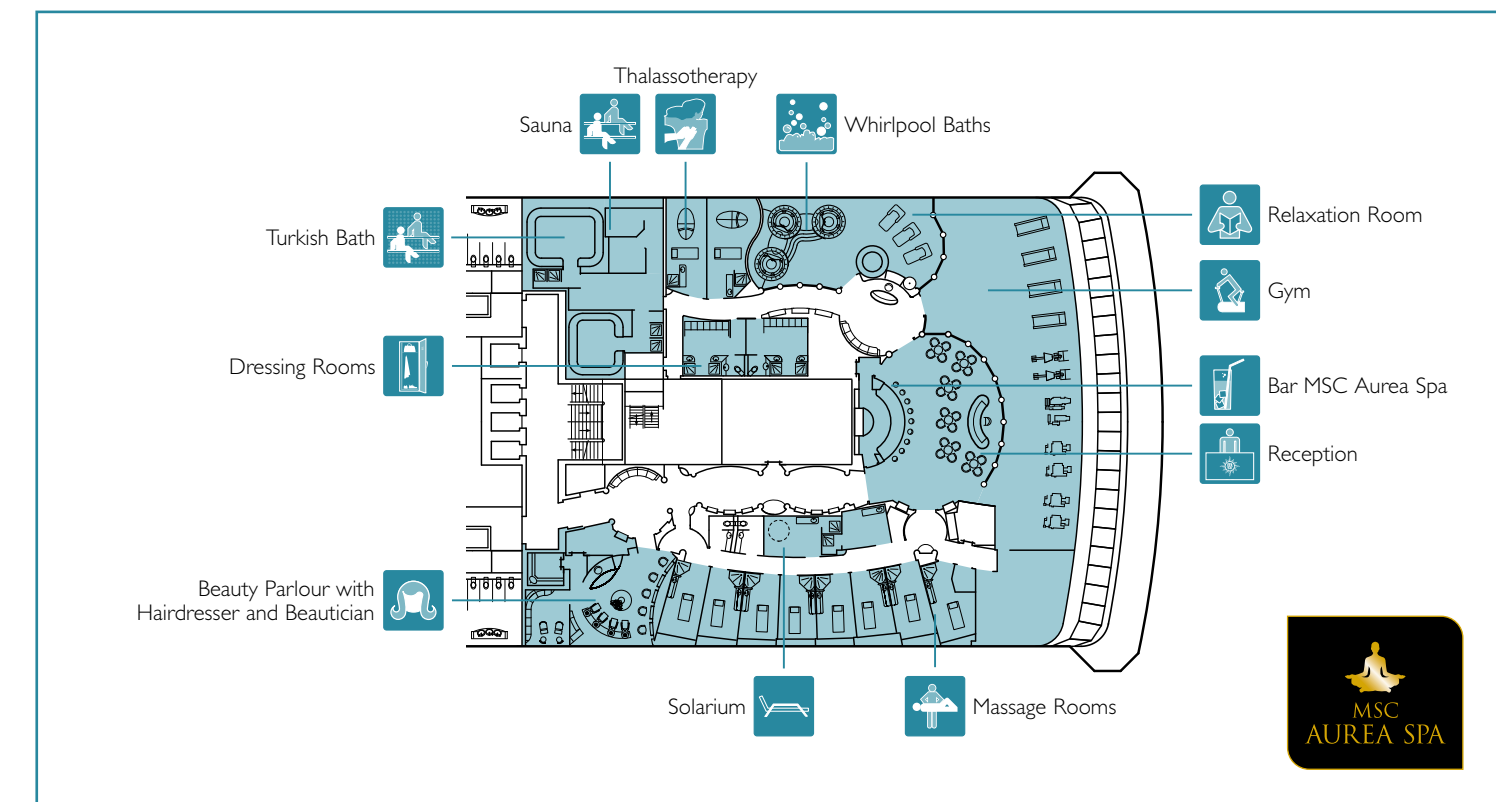

ENTERTAINMENT FOR CHILDREN & TEENS	Seats	Use	Surface (m²)	Deck
CHILDREN INDOOR PLAYROOM		Children indoor playroom	68	14 Pascoli
CHILDREN OUTDOOR POOL & GAMES		Outdoor games area with mini-pool	130	14 Pascoli
I DINOSAURI	15	Children playroom	70	14 Pascoli
LED WALL		Outdoor games, video promotions		16 Sport
VIRTUAL GAMES	20	Video games room	65	14 Pascoli

SPA & RELAX	Seats	Use	Surface (m²)	Deck
MSC AUREA SPA		Beauty farm, beauty parlour, fitness centre, bar	1.160	13 Foscolo
SOLARIUM		Solarium	800	16 Sport

SPORT ACTIVITIES	Seats	Use	Surface (m²)	Deck
MINIGOLF		Minigolf	54	15 Alfieri
POWER WALKING TRACK		Power walking track of 240 m	575	14 Pascoli
SHUFFLEBOARD		Shuffleboard	354	14 Pascoli / 15 Alfieri
SPORT CENTER		Basketball, tennis court, volleyball	474	16 Sport

POOLS	Seats	Use	Surface (m²)	Deck
CAYO LEVANTADO		Pool area	1.300	13 Foscolo
CORAL BAY		Pool area	1.600	13 Foscolo