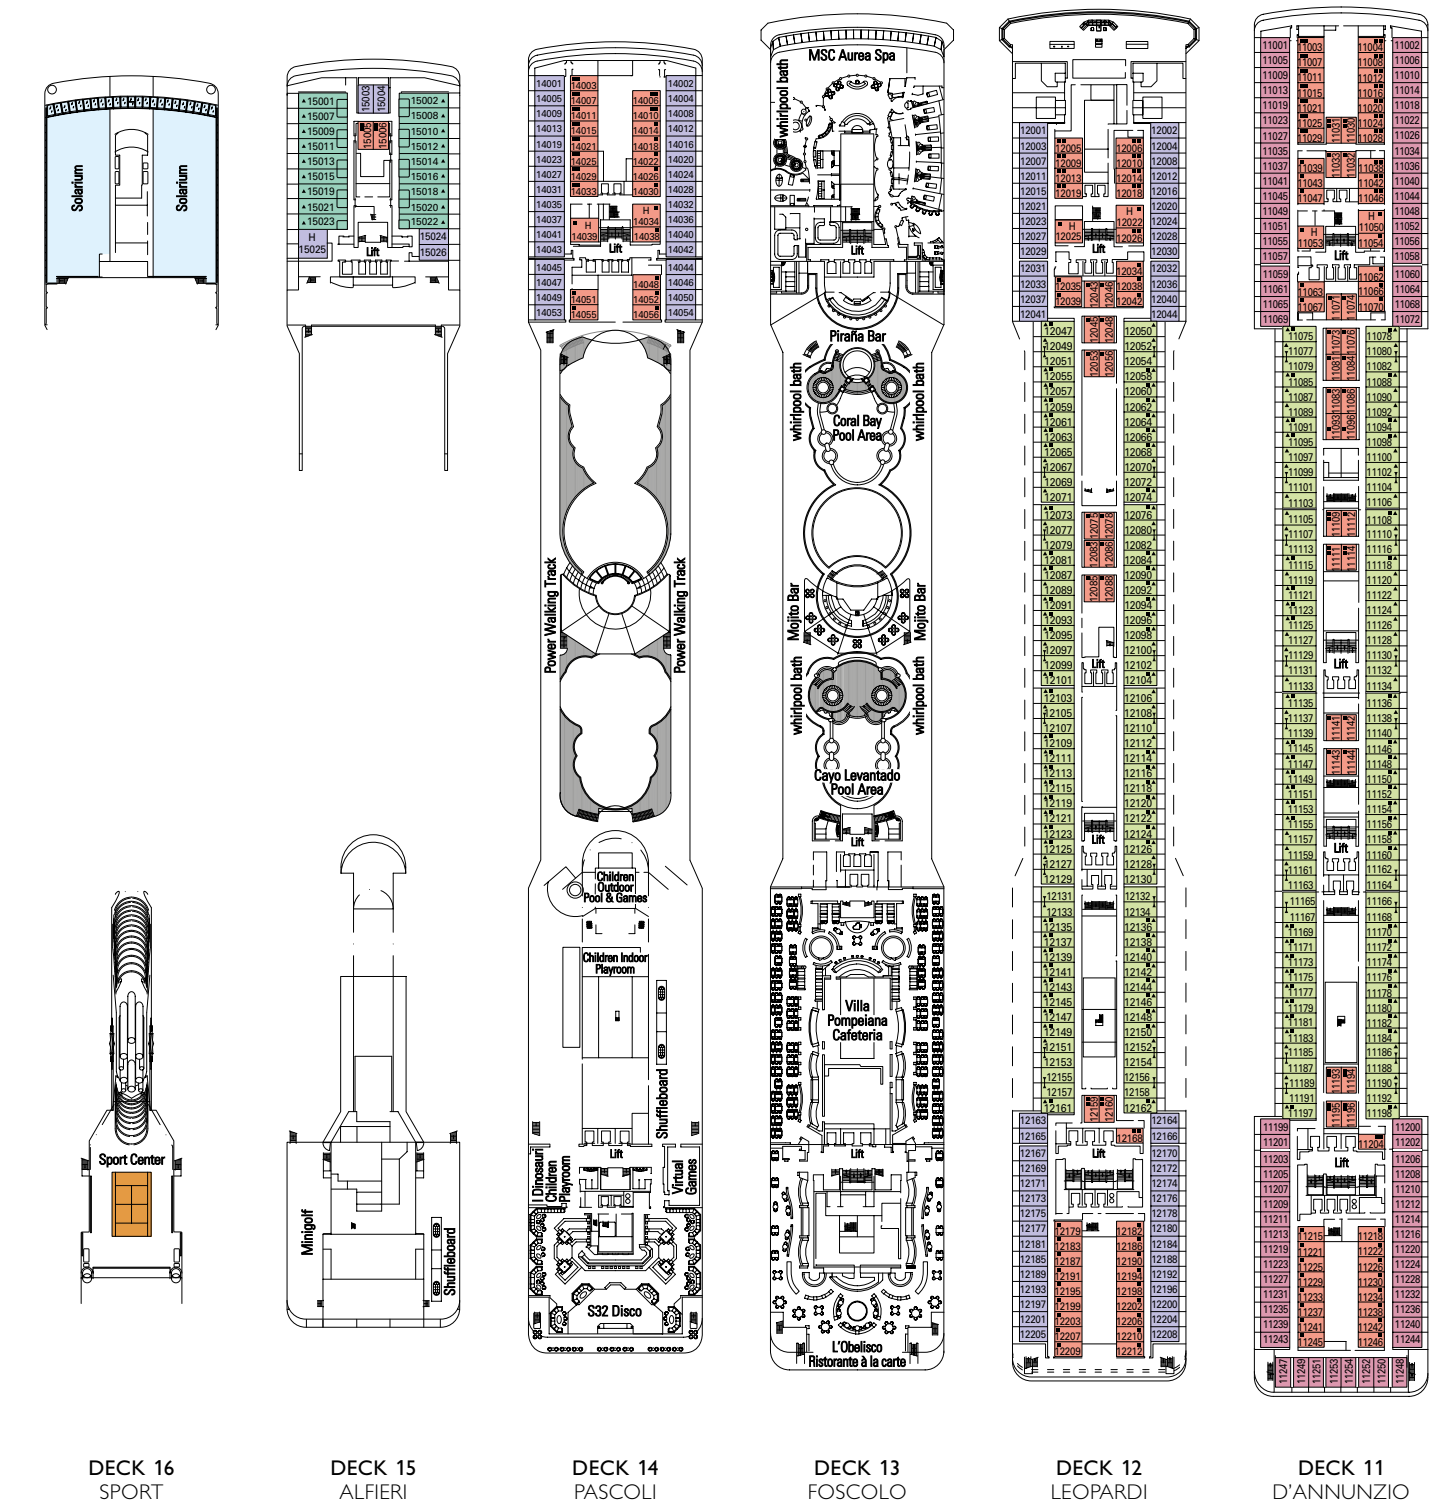

CABIN CATEGORIES			
1 Inside	4 Ocean View	7 Balcony Cabin	10 Balcony Cabin
2 Inside	5* Ocean View	8 Balcony Cabin	11 Balcony Cabin
3 Inside	6 Balcony Cabin	9 Balcony Cabin	12 Balcony Suite

* 3rd bed available in Cat 1-2-3-4-5-9-10-11-12
• 4th bed available in Cat. 1-2-3-4-5-9-11
• All cabins have one double bed convertible to two single beds, except cabins for people with disabilities (-H), this does not apply to cabin 15025.
* Certain cabins have restricted views.

LEGEND	
▲ Sofa bed	■ 3rd & 4th beds are bunks
◆ Double sofa bed	⌚ Connecting cabins
■ 3rd bed is a bunk bed	H Cabin for people with disabilities

PUBLIC AREAS

DECK PLAN & ACCOMMODATION

LOUNGES & CONFERENCE ROOMS

- THEATRE
- LIBRARY, CARD ROOM, SMOKERS' ROOM, MEETING ROOM

RESTAURANTS & BARS

- 5 RESTAURANTS
- 16 BARS

WELLNESS & SPA

- THALASSOTHERAPY, HYDROTHERAPY, AROMATHERAPY, CHROMOTHERAPY, YOGA, 4 WHIRLPOOL BATHS
- SOLARIUM, BEAUTY FARM, 2 SAUNAS, 2 TURKISH BATHS, RELAXATION ROOM, HAIRDRESSER

SPORTS

- GYMNASIUM, AEROBICS
- TENNIS, BASKETBALL, VOLLEYBALL, MINIGOLF, POWER WALKING TRACK

ENTERTAINMENT

- INTERNET POINT, VIDEO GAMES
- INDOOR AND OUTDOOR CHILDREN AREA, MINI POOL, TEENS AREA
- DISCOTHEQUE, THEATRE
- CASINO
- 3 POOLS
- PHOTO GALLERY, ART GALLERY

COMMON SERVICES

- DUTY FREE SHOPS, SHOPPING AREA, PHOTO SHOP
- MEDICAL CENTRE
- EXCURSION OFFICE
- WI-FI INTERNET CONNECTION

IL GRAPPOLO D'ORO

CASINO ROYAL

I DINOSAURI

MSC POESIA TECHNICAL SHEET