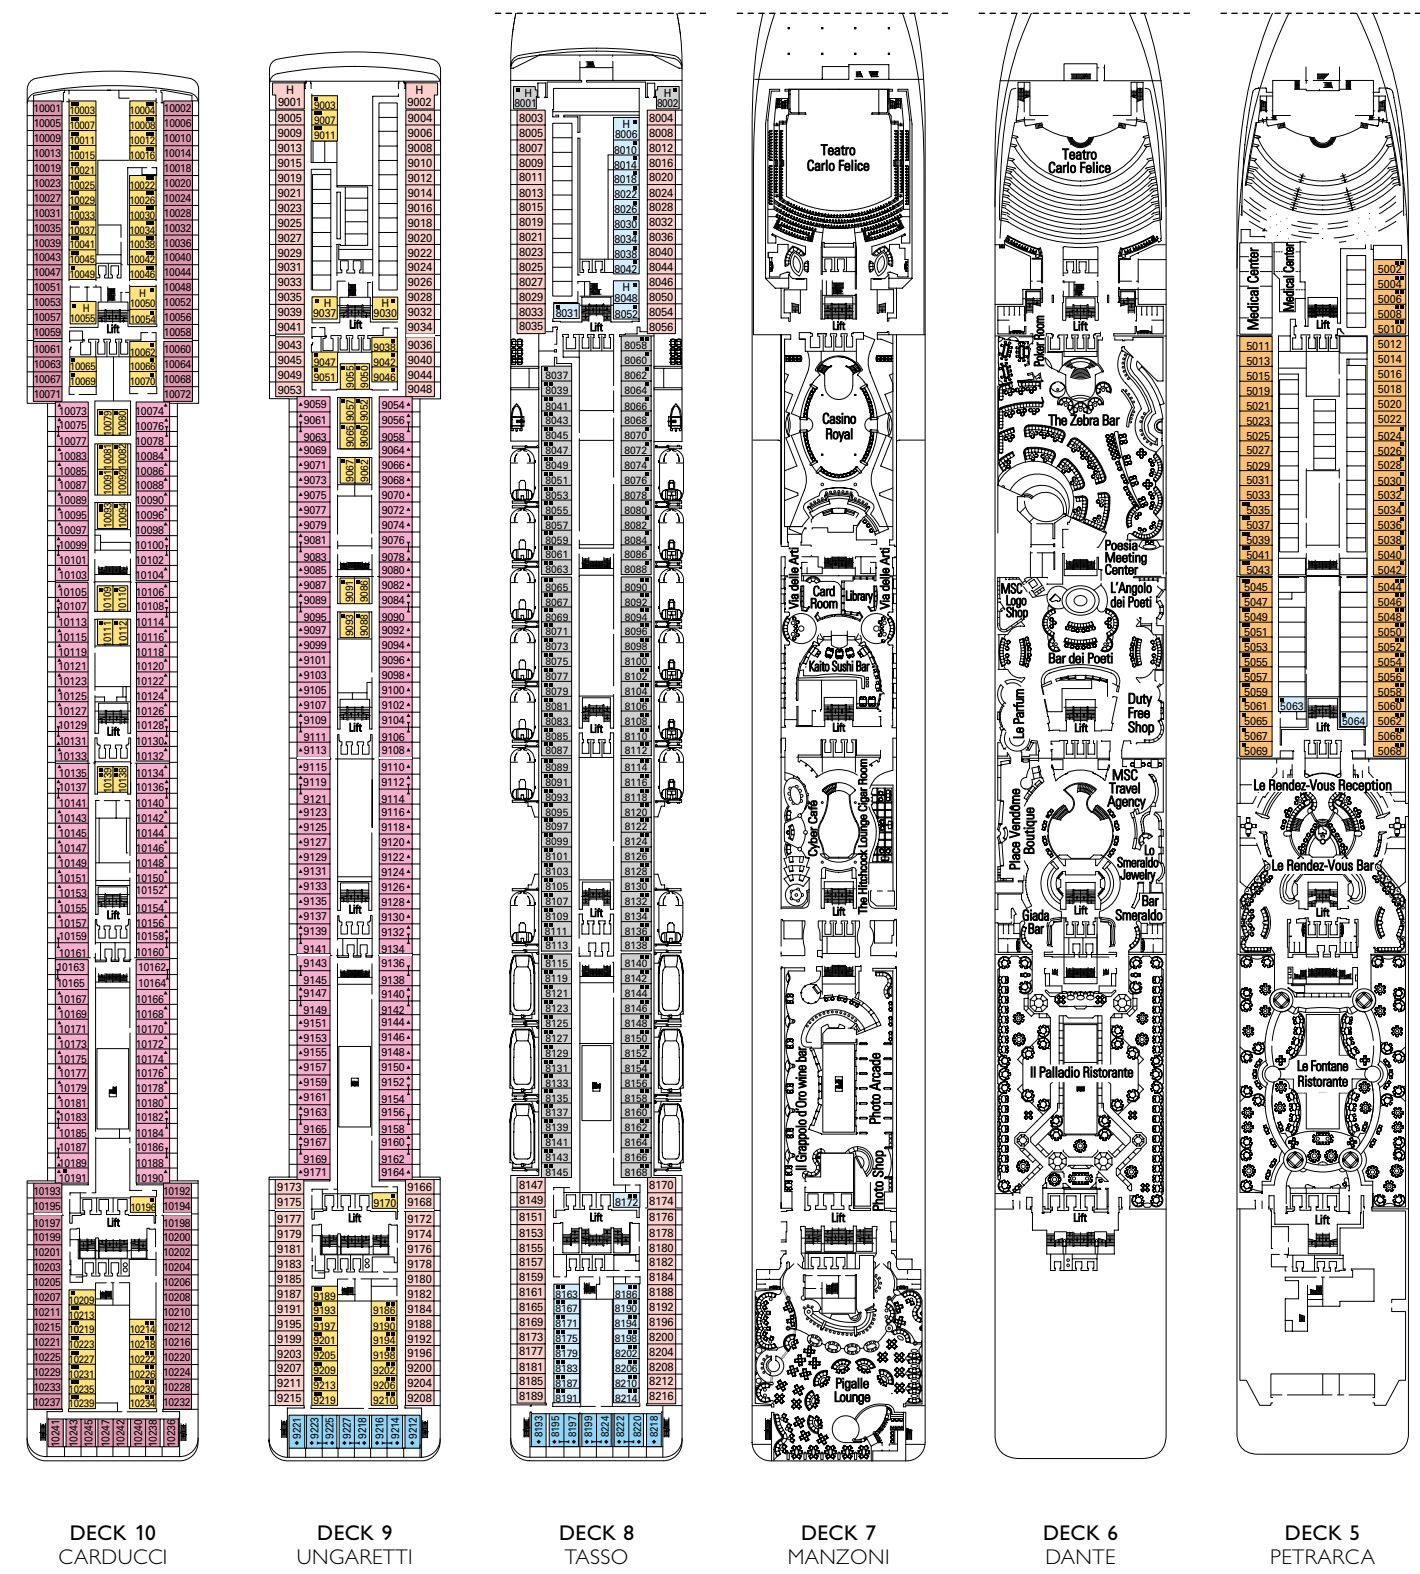

DECK PLAN & ACCOMMODATION