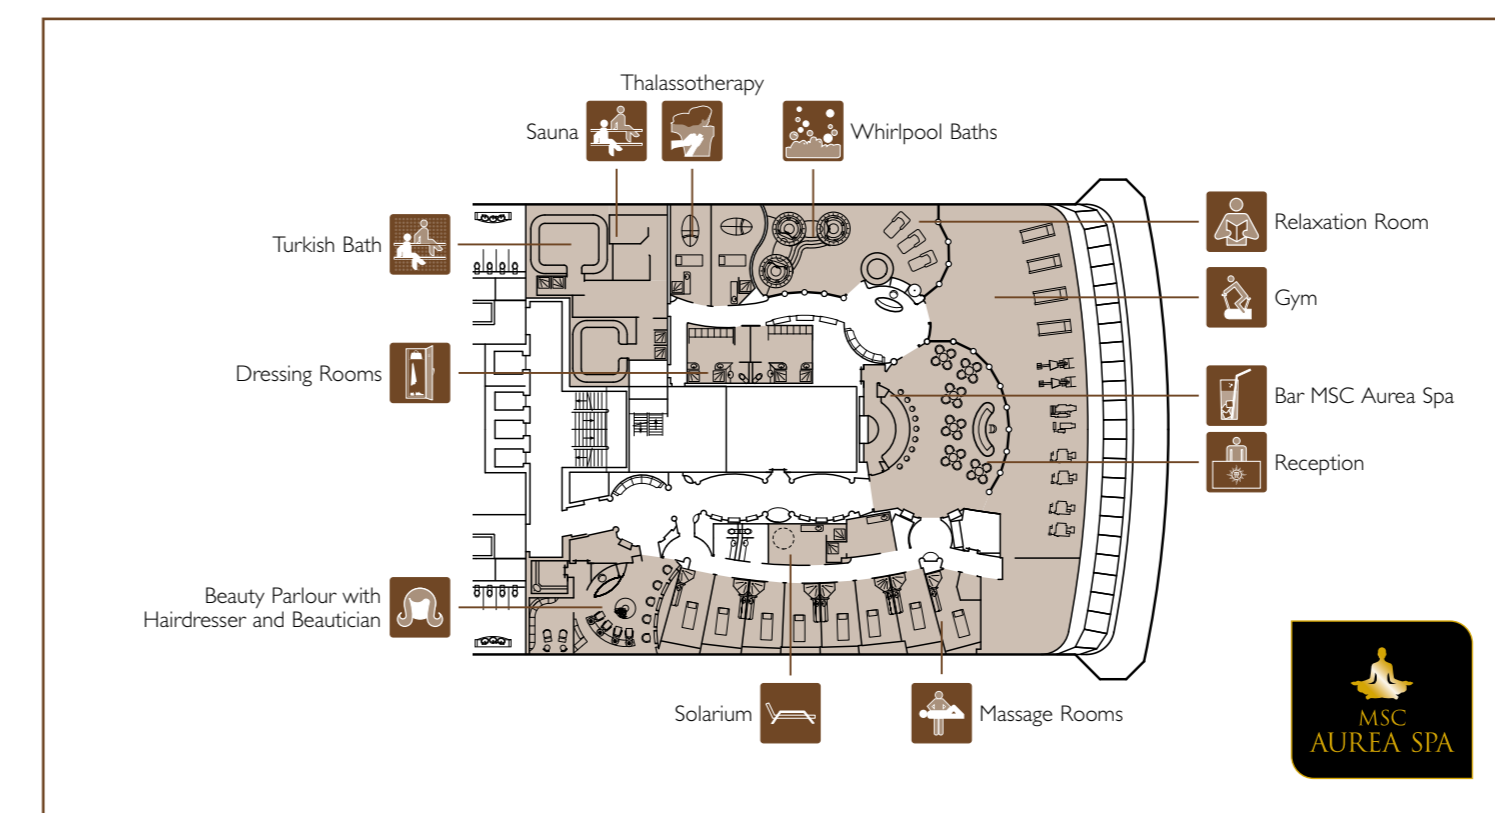

COMMON SERVICES

RESTAURANTS, BARS & ENTERTAINMENT

SPA & SPORTS

CABIN TYPES

TECHNICAL CHARACTERISTICS OF THE SHIP	
GROSS TONNAGE	92,409 tons
LENGTH	293,80 m
BEAM	32,20 m
HEIGHT	59,64 m
DECKS	16, incl. 13 for guests
LIFTS	13
VOLTAGE (in cabin)	110/220 volts
MAXIMUM SPEED	22,90 knots
STABILIZERS	Stabilized with 2 fins
NUMBER OF PASSENGERS	2.550 (on double basis)
NUMBER OF CABINS	1.275
CREW MEMBERS	about 1.054
POOLS	3, incl. 1 for children; 4 whirlpool baths
ENVIRONMENTAL TECHNOLOGY	Energy Saving and Monitoring System

RESTAURANTS	Seats	Use	Surface (m²)	Deck
4 SEASONS	250	A la carte restaurant	770	13 Mandolino
L'IBISCUS	714	Upper restaurant	1.120	6 Violino
LA PIAZZETTA	349	Cafeteria, self-service buffet, pizzeria	1.811	13 Mandolino
SHANGHAI	68	Oriental restaurant	120	7 Saxofono
VILLA BORGHESE	720	Lower restaurant	1.120	5 Pianoforte

BARS / LOUNGES	Seats	Use	Surface (m²)	Deck
L'INCONTRO BAR	142	Reception bar	400	5 Pianoforte
LA CANTINELLA	120	Wine tasting bar	300	7 Saxofono
LA CUBANA	32	Cigar room, smokers' room, bar, whisky bar	140	7 Saxofono
THE AMBER BAR	220	Coffee bar	500	6 Violino
THE PURPLE BAR	45	Pre-dinner bar	190	6 Violino
THE SAVANNAH BAR	477	Bar, music, dance floor	920	6 Violino
THE SHAKER LOUNGE	330	Bar, shows, music, dance floor	850	7 Saxofono
ZAFFIRO BAR	45	Pre-dinner bar	190	6 Violino

OUTDOOR BARS	Seats	Use	Surface (m²)	Deck
BARRACUDA BAR		Pool bar		13 Mandolino
EL SOMBRERO BAR		Bar, ice cream bar		13 Mandolino