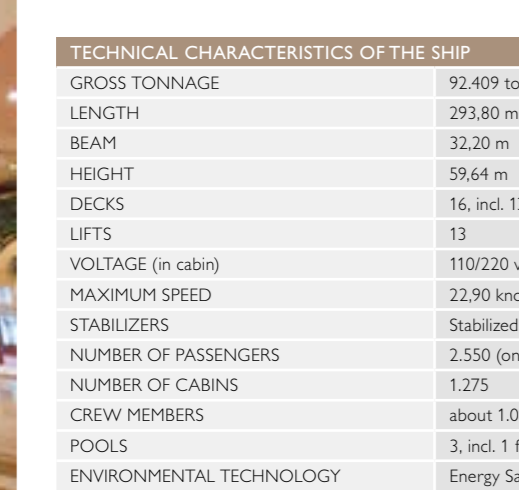

THE SAVANNAH BAR