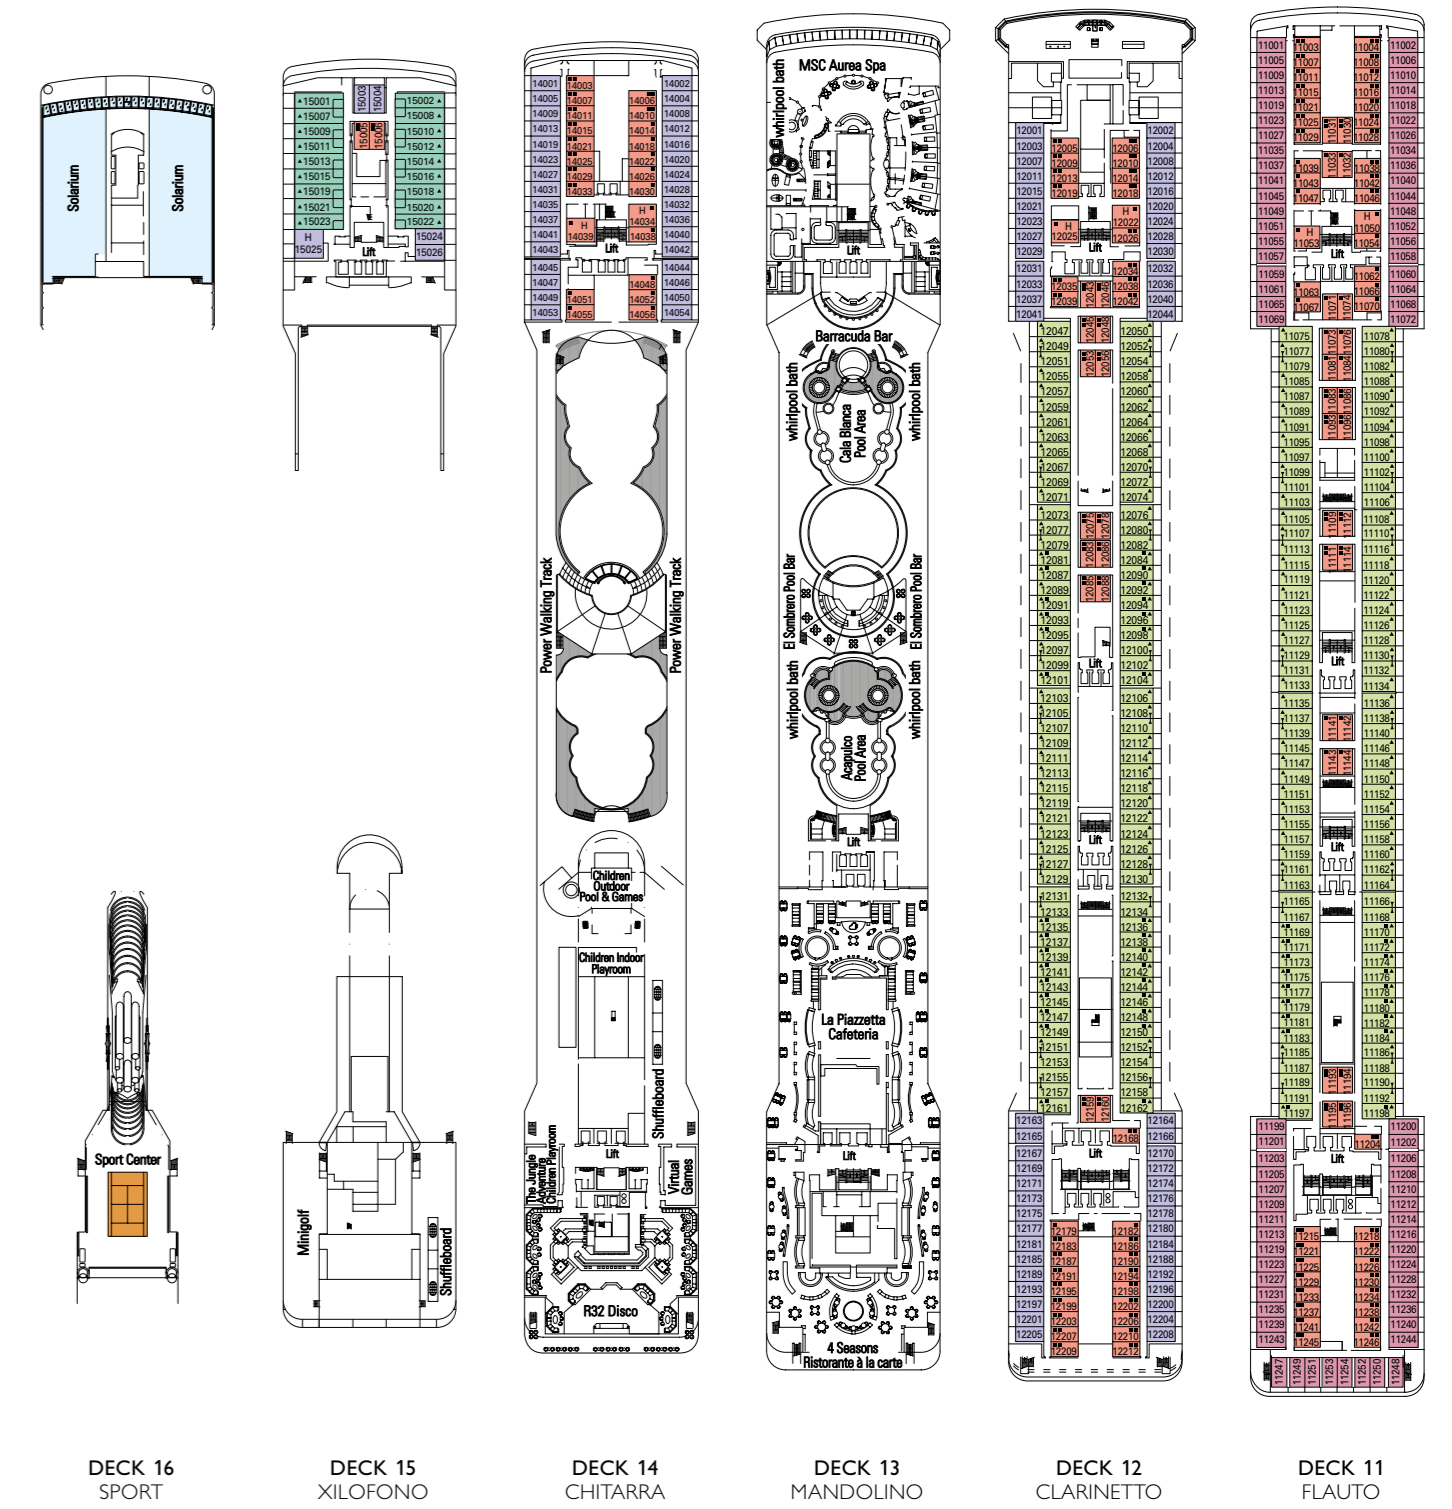

PALM BEACH CASINO

MSC AUREA SPA

4 SEASONS