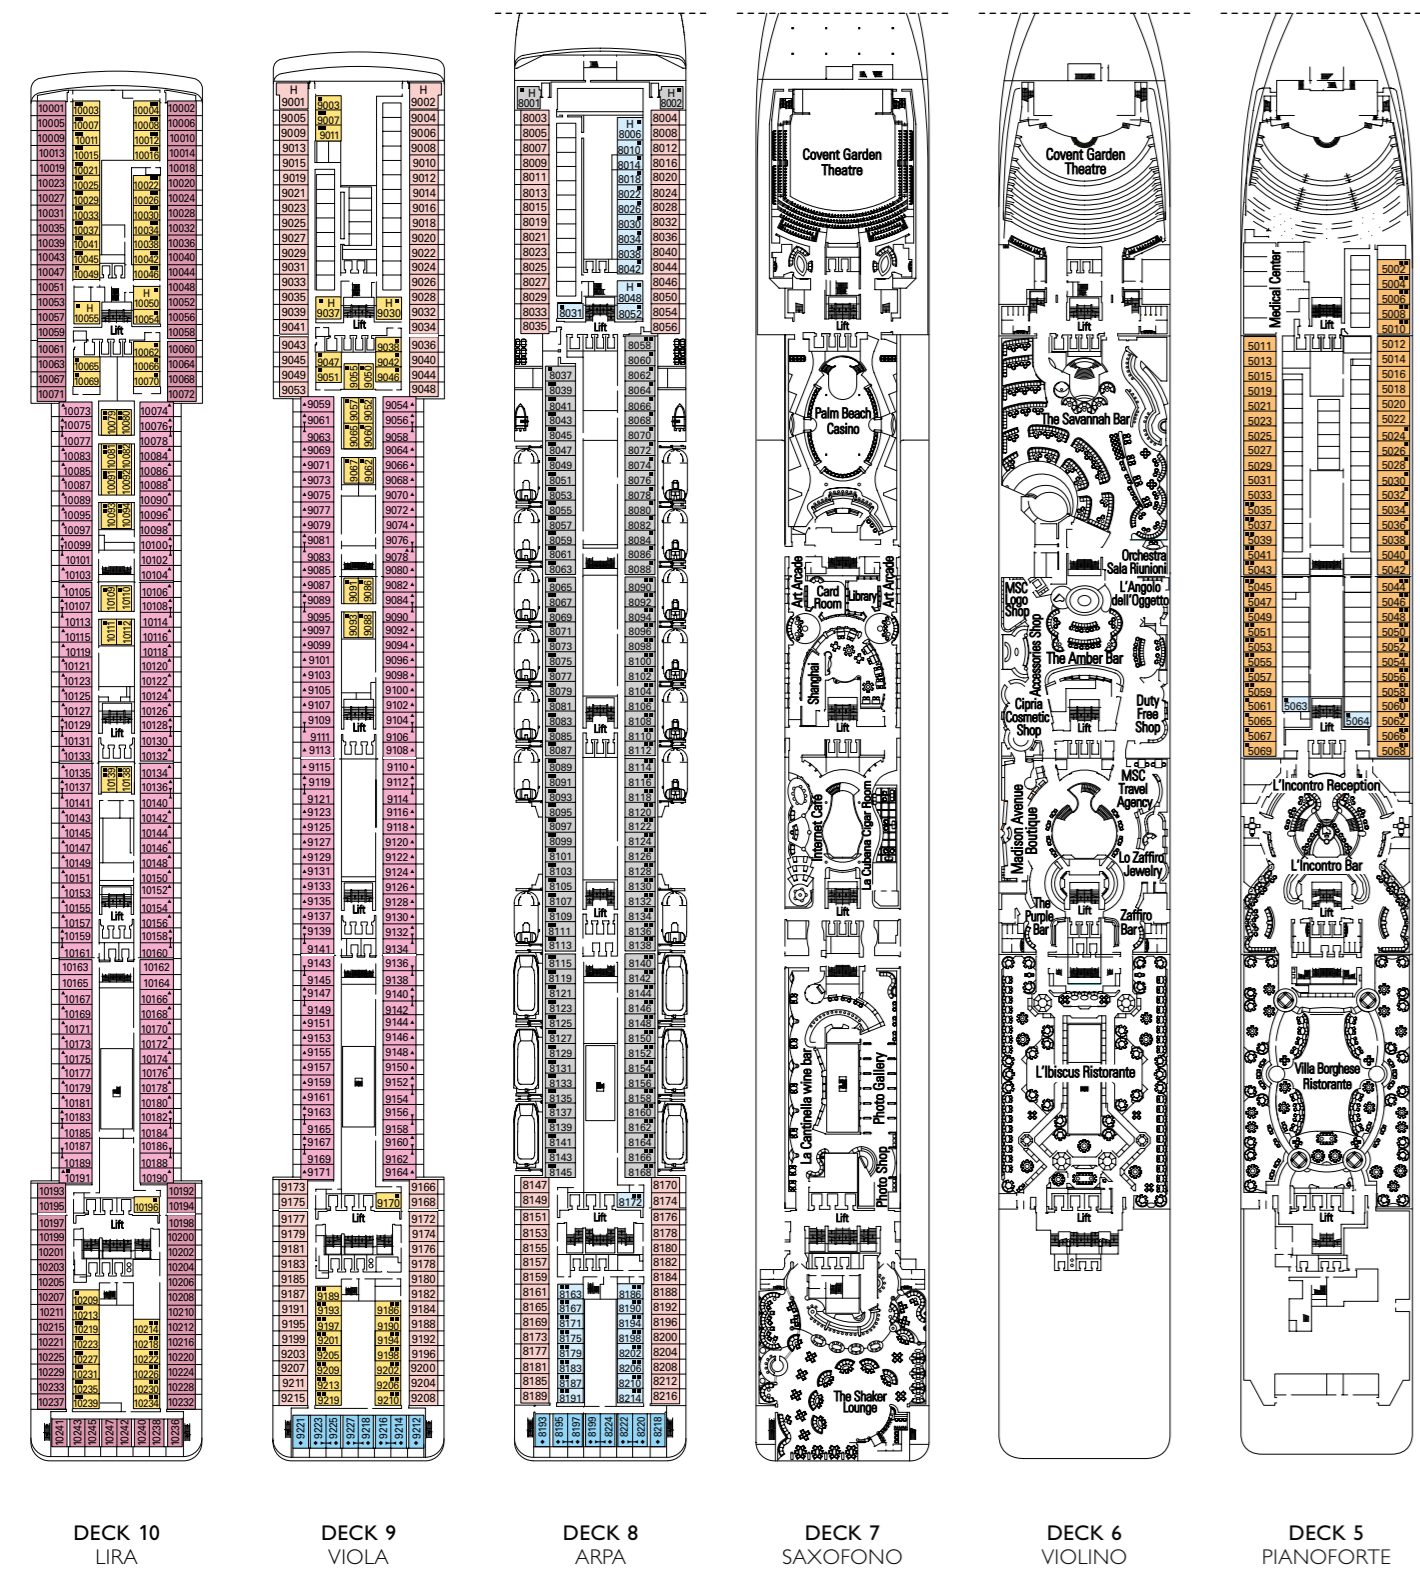

DECK PLAN & ACCOMMODATION