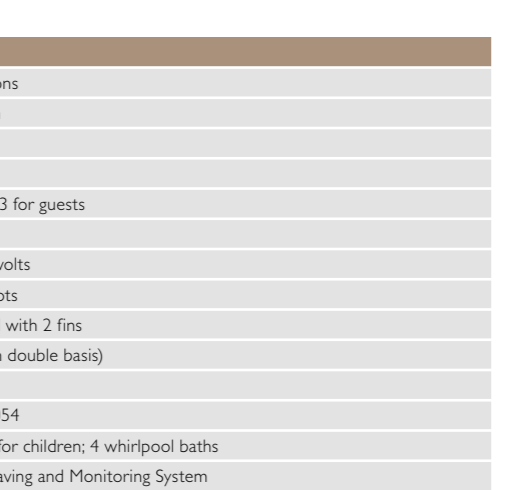

THE SHAKER LOUNGE