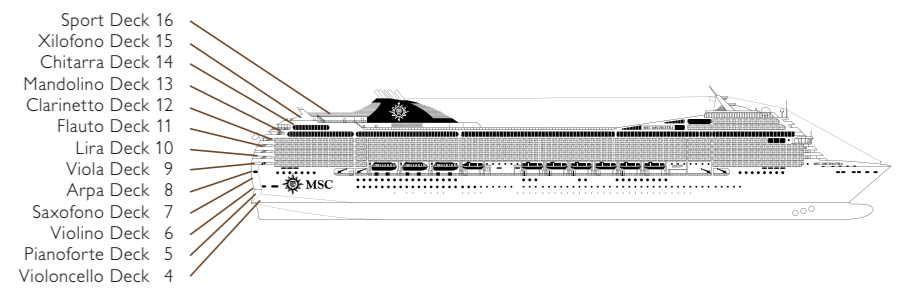

DECK PLAN & ACCOMMODATION