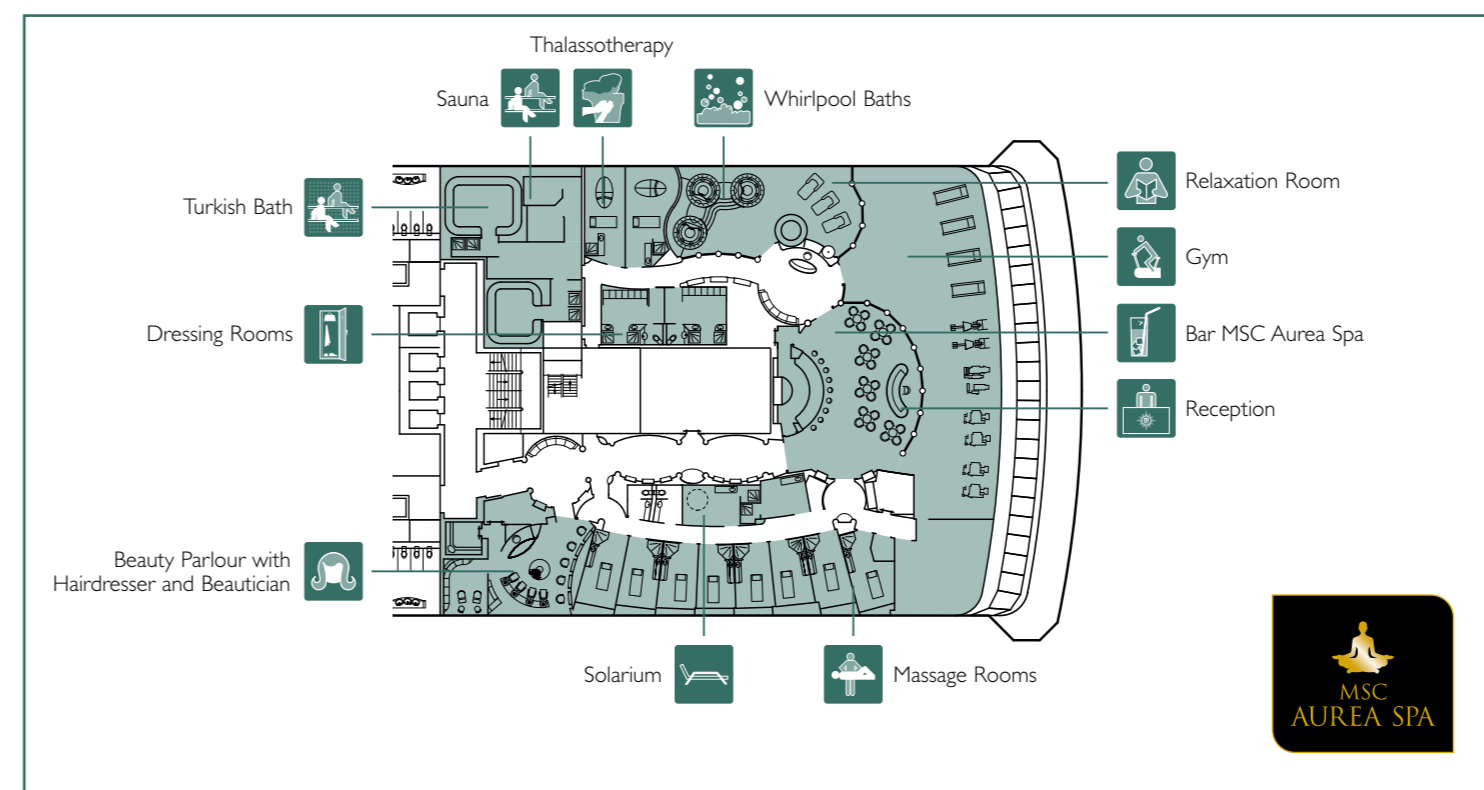

COMMON SERVICES

RESTAURANTS, BARS & ENTERTAINMENT

SPA & SPORTS

CABIN TYPES

LA CASCATA

TECHNICAL CHARACTERISTICS OF THE SHIP	
GROSS TONNAGE	92,409 tons
LENGTH	293,80 m
BEAM	32,20 m
HEIGHT	59,64 m
DECKS	16, incl. 13 for guests
LIFTS	13
VOLTAGE (in cabin)	110/220 volts
MAXIMUM SPEED	22 knots
STABILIZERS	Stabilized with 2 fins
NUMBER OF PASSENGERS	2.550 (on double basis)
NUMBER OF CABINS	1.275
CREW MEMBERS	about 1.014
POOLS	3, incl. 1 for children; 4 whirlpool baths
ENVIRONMENTAL TECHNOLOGY	Energy Saving and Monitoring System

RESTAURANTS	Seats	Use	Surface (m²)	Deck
GLI ARCHI CAFETERIA	349	Cafeteria, self-service buffet, pizzeria	1.811	13 Vivace
IL GIARDINO	250	A la carte restaurant	770	13 Vivace
KAITO SUSHI BAR	54	Sushi bar	150	7 Maestoso
L'OLEANDRO	720	Lower restaurant	1.120	5 Grazioso
LE MAXIM'S	714	Upper restaurant	1.120	6 Brillante

BARS / LOUNGES	Seats	Use	Surface (m²)	Deck
BAR DELLA CASCATA	142	Reception bar	400	5 Grazioso
BLUE VELVET BAR	220	Coffee bar	500	6 Brillante
CRYSTAL LOUNGE	336	Bar, shows, music, dance floor	850	7 Maestoso
HAVANA CLUB	32	Cigar room, smokers' room, bar, whisky bar	140	7 Maestoso
IL TUCANO LOUNGE	477	Bar, music, dance floor	920	6 Brillante
L'ENOTECA WINE BAR	135	Wine tasting bar	324	7 Maestoso
THE DIAMOND BAR	45	Pre-dinner bar	190	6 Brillante
THE GOLDEN BAR	45	Pre-dinner bar	190	6 Brillante

OUTDOOR BARS	Seats	Use	Surface (m²)	Deck
BLUE MARLIN BAR		Pool bar		13 Vivace
LAGUNA BAR		Bar, ice cream bar		13 Vivace