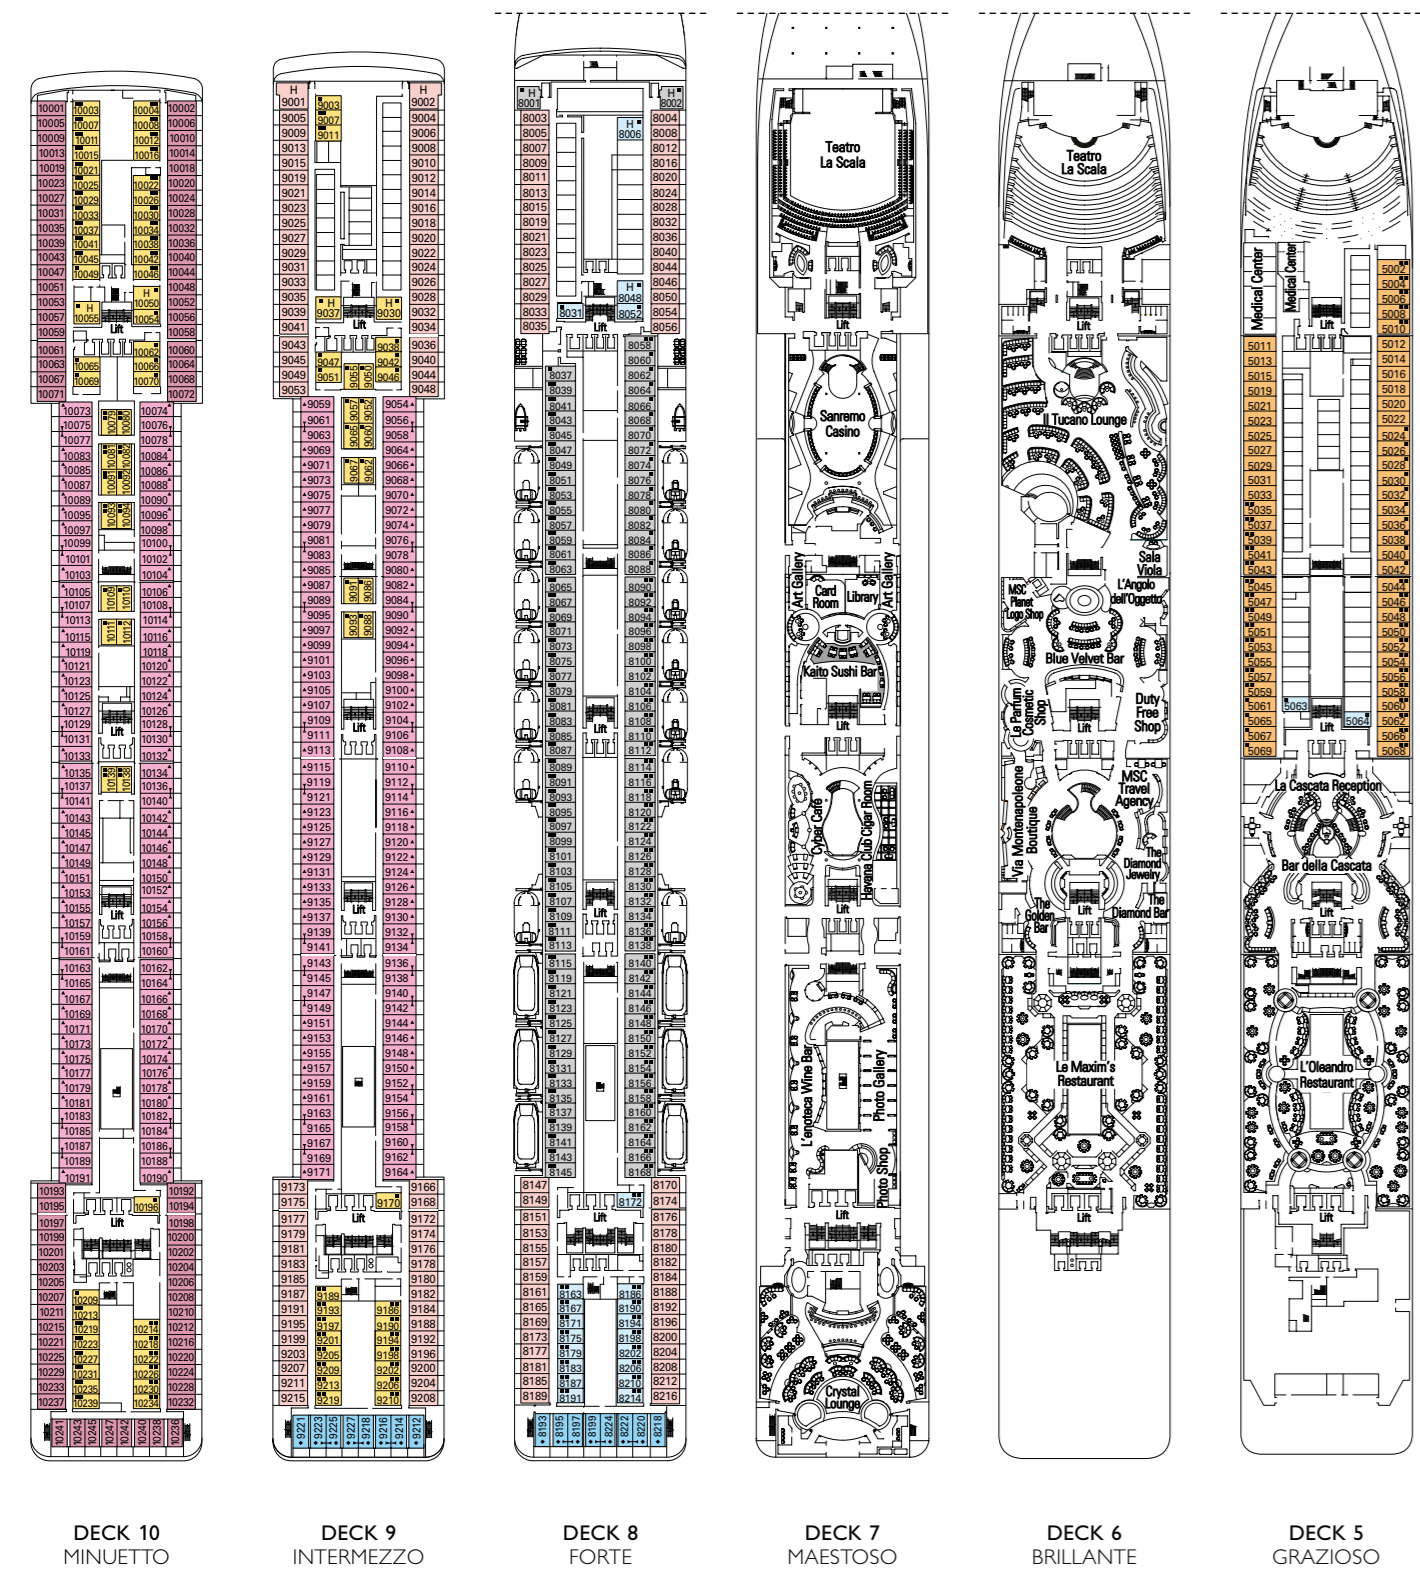

DECK PLAN & ACCOMMODATION