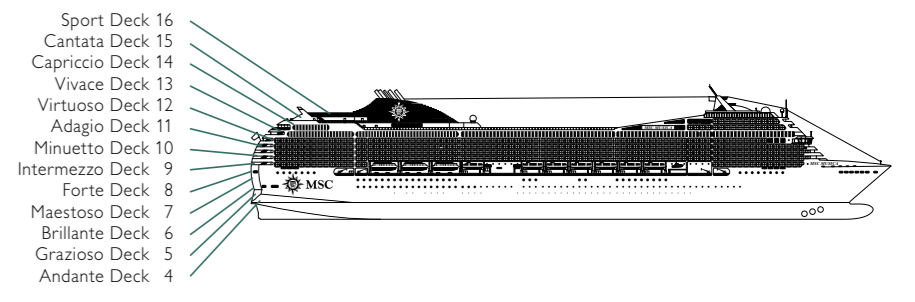

DECK PLAN & ACCOMMODATION