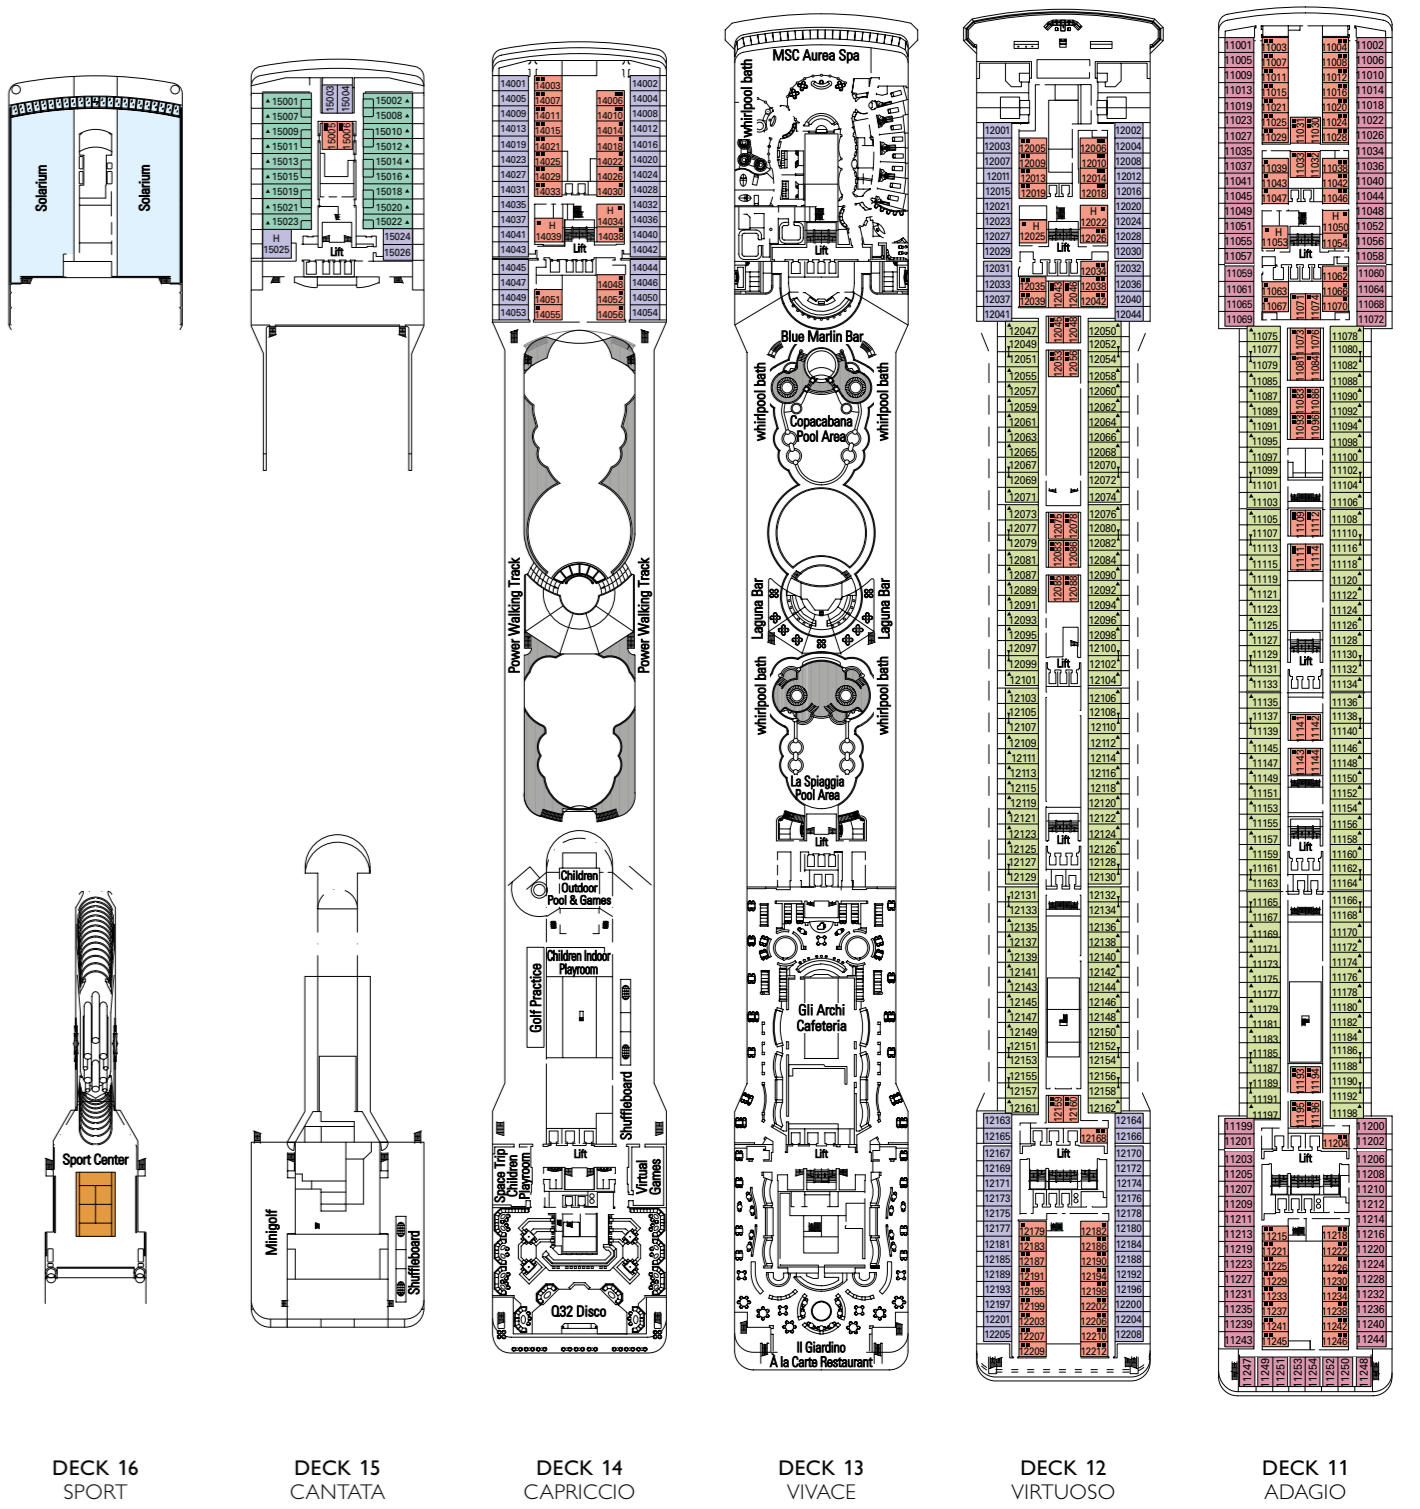

LOUNGES & CONFERENCE ROOMS	ENTERTAINMENT
- THEATRE - LIBRARY, CARD ROOM, SMOKERS' ROOM	- INTERNET POINT, VIDEO GAMES - INDOOR AND OUTDOOR CHILDREN AREA, MINI POOL, TEENS AREA - DISCOTHEQUE, THEATRE - CASINO 3 POOLS - PHOTO GALLERY, ART GALLERY
RESTAURANTS & BARS	COMMON SERVICES
5 RESTAURANTS 16 BARS	- DUTY FREE SHOPS, SHOPPING AREA, PHOTO SHOP - MEDICAL CENTRE - EXCURSION OFFICE - WI-FI INTERNET CONNECTION
WELLNESS & SPA	SPORTS
- THALASSOTHERAPY, HYDROTHERAPY, AROMATHERAPY, CHROMOTHERAPY, YOGA, 4 WHIRLPOOL BATHS - SOLARIUM, BEAUTY FARM, 2 SAUNAS, 2 TURKISH BATHS, RELAXATION ROOM, HAIRDRESSER	- GYMNASIUM, AEROBICS - TENNIS, BASKETBALL, VOLLEYBALL, GOLF PRACTICE, MINIGOLF, POWER WALKING TRACK