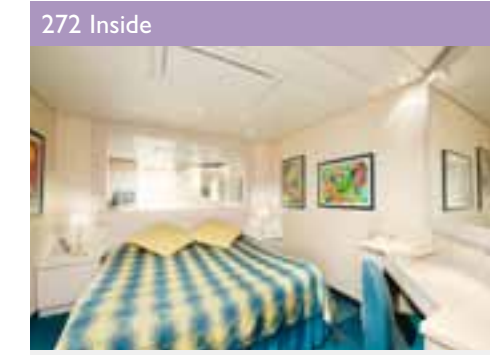

272 Inside

Inside cabins (13 m²)

Double bed can be converted into two single beds.

Air conditioning, bathroom with shower, TV, telephone, mini bar, safe deposit box.