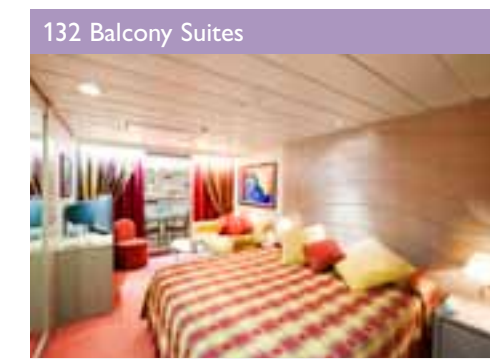

132 Balcony Suites

Balcony suites (≈27 m²)

Double bed.