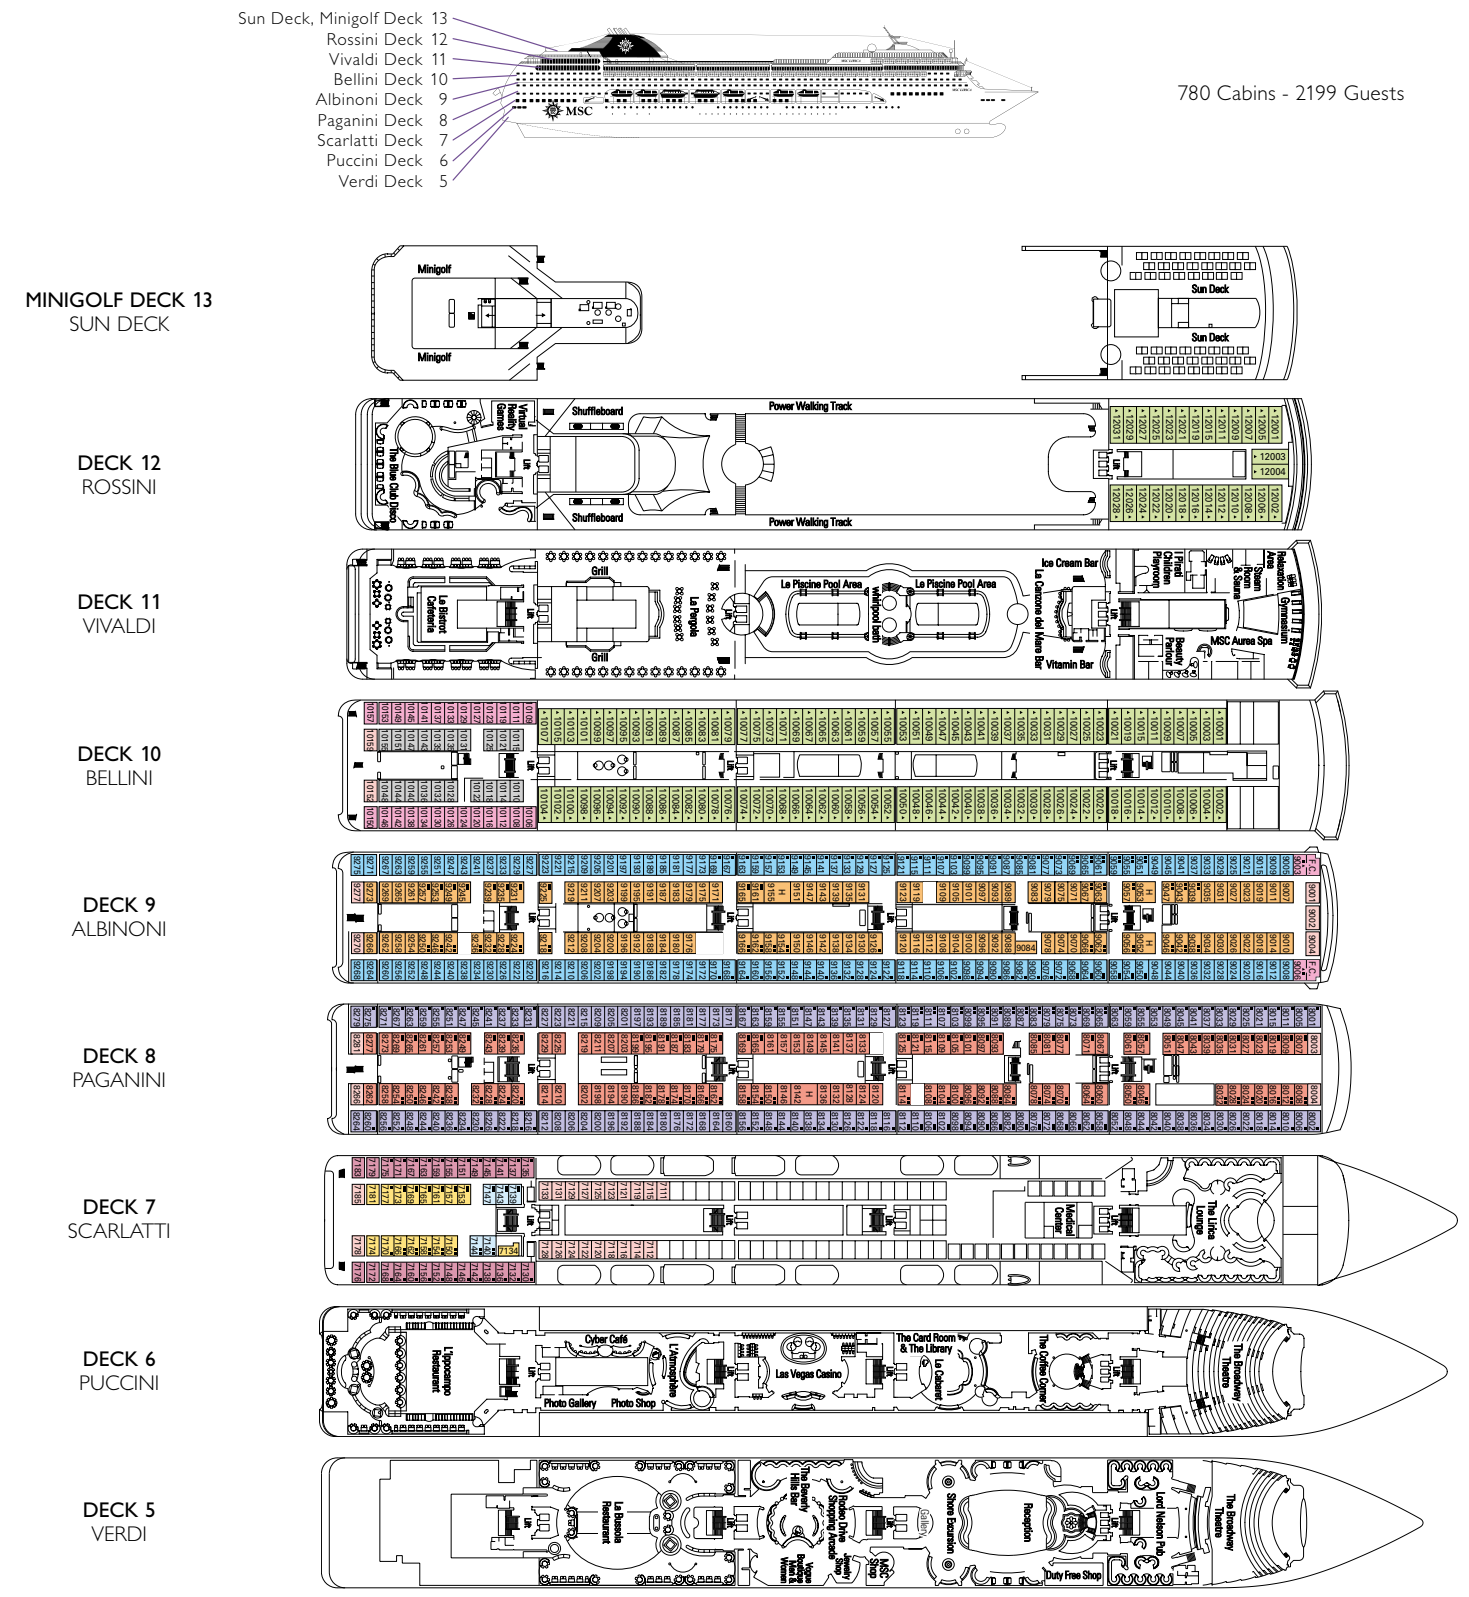

DECK PLAN & ACCOMMODATION

CABIN CATEGORIES			
1 Inside	4 Inside	7 Ocean View	10 Ocean View
2 Inside	5 Inside	8 Ocean View	11 Balcony Suite
3 Inside	6 Ocean View	9 Ocean View	

• 3rd bed available in Cat. 1-2-3-4-7-8-9-10-11
• 4th bed available in Cat. 1-2-3-4-8-9-10
• All cabins have one double bed convertible to two single beds, except for the Balcony Suites. Cabins for people with disabilities (H) have two single beds that cannot be converted into one double bed.
* Certain cabins have restricted views.

LEGEND	
▲ Sofa bed	H Cabin for people with disabilities
■ 3rd bed is a bunk bed	F.C. Family Cabin
■ 3rd and 4th beds are bunks	

Data and descriptions are subject to change and will be verified at time of booking.

PUBLIC AREAS

LOUNGES & CONFERENCE ROOMS

- THEATRE
- LIBRARY, CARD ROOM, MEETING ROOMS

RESTAURANTS & BARS

- 4 RESTAURANTS
- 10 BARS

WELLNESS & SPA

- 2 WHIRLPOOL BATHS
- SOLARIUM, BEAUTY FARM, SAUNA, TURKISH BATH, RELAXATION ROOM, HAIRDRESSER

SPORTS

- GYMNASIUM
- SHUFFLEBOARD, POWER WALKING TRACK, MINIGOLF

ENTERTAINMENT

- KARAOKE, INTERNET POINT, VIDEO GAMES
- CHILDREN PLAYROOM
- DISCOTHEQUE, THEATRE
- CASINO
- 2 POOLS
- PHOTO GALLERY

COMMON SERVICES

- DUTY FREE SHOPS, SHOPPING AREA, PHOTO SHOP
- MEDICAL CENTRE
- EXCURSION OFFICE
- WI-FI INTERNET CONNECTION

03.2012

MSC LIRICA

TECHNICAL SHEET