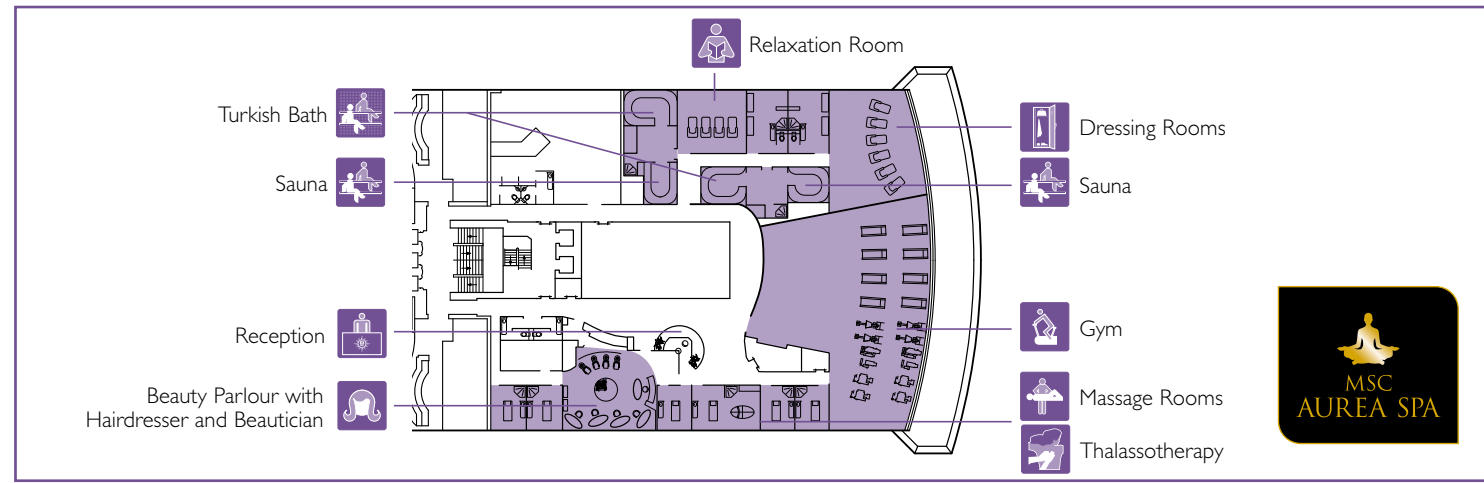

132 Balcony Suites

Balcony suites (≈27 m²)

Double bed.