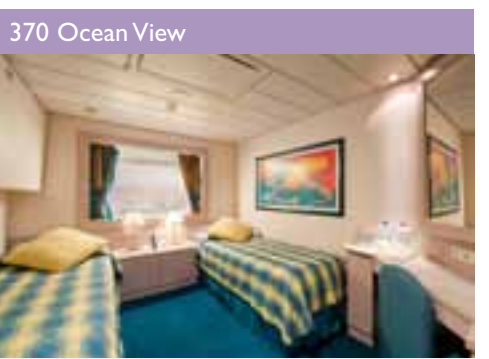

370 Ocean View

Cabins with porthole (13 m²)

Double bed can be converted into two single beds.

Air conditioning, bathroom with shower, TV, telephone, mini bar, safe deposit box.

FACILITIES FOR PEOPLE WITH DISABILITIES	
Available categories	Cat. 3, 4
Cabin door width	88 cm
Bathroom door width	90 cm
Size of cabin (floor space)	21 m²
Size of bathroom	2,5 m²
Is there a fold-down seat in the shower?	Yes
Height of seat from the floor	45 cm
Does the WC seat have grab rails?	Yes
Are wheelchairs available on board?	In limited numbers on request
Are all decks/public areas accessible?	Yes
Are all lifeboats wheelchair-accessible?	No*
Do the lifts have deck indicators?	Yes
Can severely visually impaired/blind guests be catered for on the cruise?	Only with full-time carer

*In the event of an emergency, dedicated personnel will help disabled persons to board lifeboats.