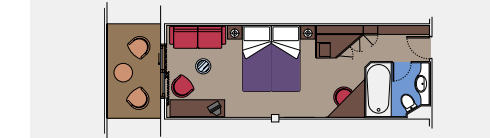

272 Inside

Inside cabins (13 m²)

Double bed can be converted into two single beds.

Air conditioning, bathroom with shower, TV, telephone, mini bar, safe deposit box.