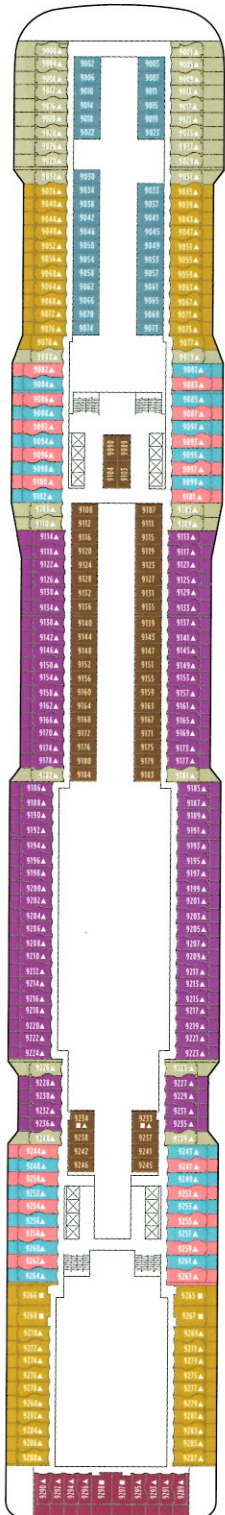

NORWEGIAN EPIC

Deck plans and information subject to change.

FOR FURTHER INFORMATION ON OUR FLEET SEE PAGES 64-75.

SYMBOLS

- With facilities for the disabled
- ↔ Connecting staterooms
- ▲ 3rd guest occupancy avail.
- + 3rd/4th guest occupancy avail.
- ★ 3rd/4th/5th guest occupancy avail.
- ☆ Up to 6th guest occupancy avail.
- × Elevator
- RR Restroom

- Indicates stateroom categories that can accommodate three or more guests.

STATEROOM FEATURES

All staterooms aboard Norwegian Epic have a phone, TV, air conditioning, refrigerator*, safe, duvet, bathroom with shower and hair dryer. All lower beds are convertible to a queen-size bed.

Quoted stateroom sizes include balconies where applicable.
*Not available in Studios, category T1.

DETAILED CATEGORY DESCRIPTIONS:

www.ncl.eu

Deck 9