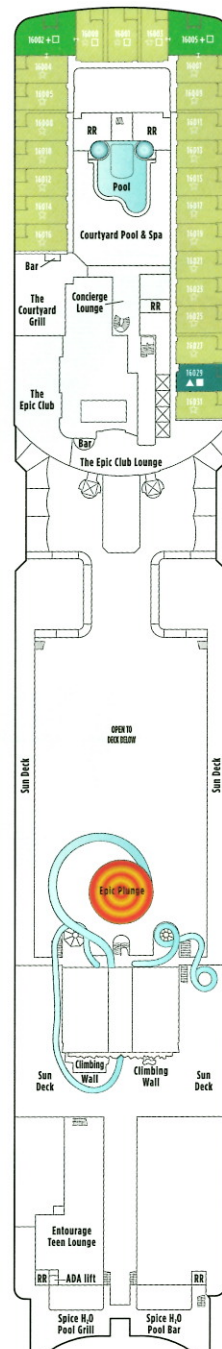

# NORWEGIAN EPIC

Deck plans and information subject to change.

FOR FURTHER INFORMATION ON OUR FLEET SEE PAGES 64-75.

## SYMBOLS

- With facilities for the disabled
- ↔ Connecting staterooms
- ▲ 3<sup>rd</sup> guest occupancy avail.
- + 3<sup>rd</sup>/4<sup>th</sup> guest occupancy avail.
- ★ 3<sup>rd</sup>/4<sup>th</sup>/5<sup>th</sup> guest occupancy avail.
- ☆ Up to 6<sup>th</sup> guest occupancy avail.
- Enclosed balcony
- × Elevator
- RR Restroom

Deck 19

Deck 18

Deck 17

Deck 16

Deck 15

Deck 14

Deck 13

Deck 12

Deck 11

Deck 10