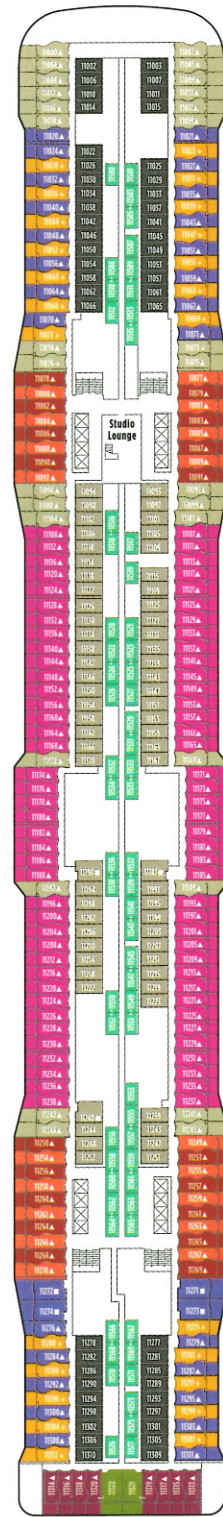

# NORWEGIAN EPIC

Deck plans and information subject to change.

FOR FURTHER INFORMATION ON OUR FLEET SEE PAGES 64-75.

## SYMBOLS

- With facilities for the disabled
- ↔ Connecting staterooms
- ▲ 3<sup>rd</sup> guest occupancy avail.
- + 3<sup>rd</sup>/4<sup>th</sup> guest occupancy avail.
- ★ 3<sup>rd</sup>/4<sup>th</sup>/5<sup>th</sup> guest occupancy avail.
- ☆ Up to 6<sup>th</sup> guest occupancy avail.
- Enclosed balcony
- × Elevator
- RR Restroom

Deck 19

Deck 18

Deck 17

Deck 16

Deck 15

Deck 14

Deck 13

Deck 12

Deck 11

Deck 10