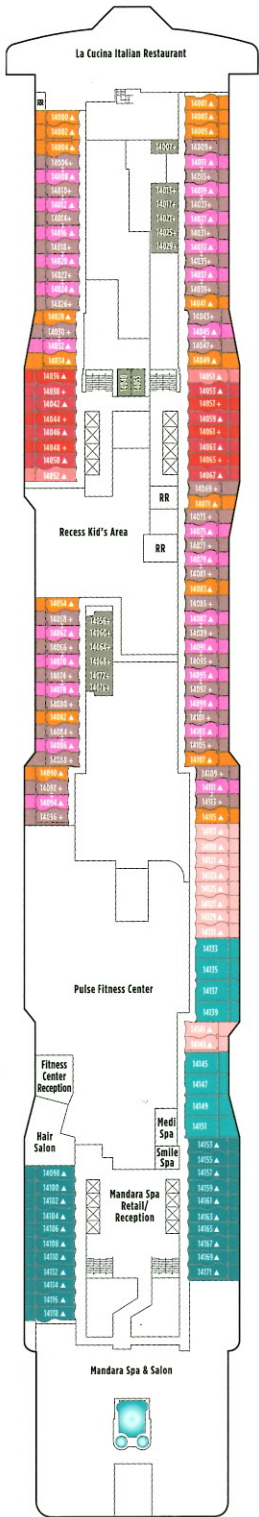

# NORWEGIAN EPIC

Deck plans and information subject to change.

FOR FURTHER INFORMATION ON OUR FLEET SEE PAGES 64-75.

## SYMBOLS

- With facilities for the disabled
- ↔ Connecting staterooms
- ▲ 3<sup>rd</sup> guest occupancy avail.
- + 3<sup>rd</sup>/4<sup>th</sup> guest occupancy avail.
- ★ 3<sup>rd</sup>/4<sup>th</sup>/5<sup>th</sup> guest occupancy avail.
- ☆ Up to 6<sup>th</sup> guest occupancy avail.
- Enclosed balcony
- × Elevator
- RR Restroom

Deck 19

Deck 18

Deck 17

Deck 16

Deck 15

Deck 14

Deck 13

Deck 12

Deck 11

Deck 10