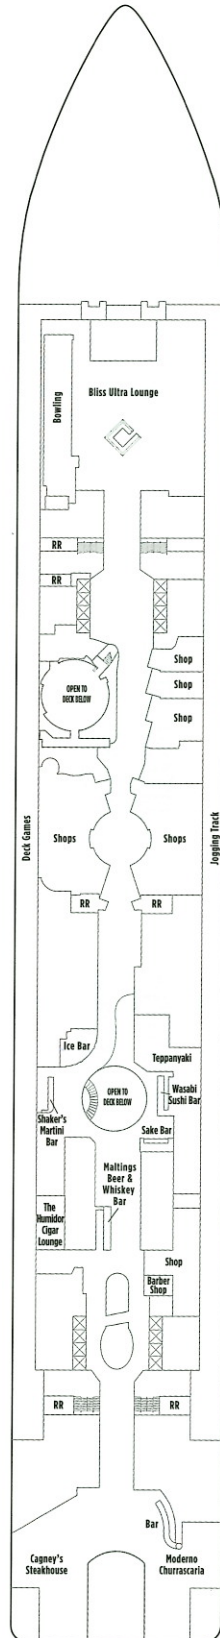

NORWEGIAN EPIC

Deck plans and information subject to change.

FOR FURTHER INFORMATION ON OUR FLEET SEE PAGES 64-75.

SYMBOLS

- With facilities for the disabled
- ↔ Connecting staterooms
- ▲ 3rd guest occupancy avail.
- + 3rd/4th guest occupancy avail.
- ★ 3rd/4th/5th guest occupancy avail.
- ☆ Up to 6th guest occupancy avail.
- × Elevator
- RR Restroom

- Indicates stateroom categories that can accommodate three or more guests.

STATEROOM FEATURES

All staterooms aboard Norwegian Epic have a phone, TV, air conditioning, refrigerator*, safe, duvet, bathroom with shower and hair dryer. All lower beds are convertible to a queen-size bed.

Quoted stateroom sizes include balconies where applicable.
*Not available in Studios, category T1.

DETAILED CATEGORY DESCRIPTIONS:

www.ncl.eu

Deck 7