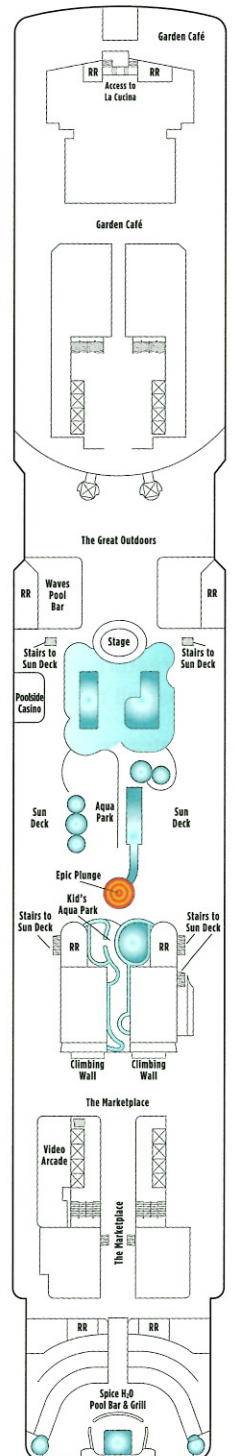

# NORWEGIAN EPIC

Deck plans and information subject to change.

FOR FURTHER INFORMATION ON OUR FLEET SEE PAGES 64-75.

## SYMBOLS

- With facilities for the disabled
- ↔ Connecting staterooms
- ▲ 3<sup>rd</sup> guest occupancy avail.
- + 3<sup>rd</sup>/4<sup>th</sup> guest occupancy avail.
- ★ 3<sup>rd</sup>/4<sup>th</sup>/5<sup>th</sup> guest occupancy avail.
- ☆ Up to 6<sup>th</sup> guest occupancy avail.
- Enclosed balcony
- × Elevator
- RR Restroom

Deck 19

Deck 18

Deck 17

Deck 16

Deck 15

Deck 14

Deck 13

Deck 12

Deck 11

Deck 10