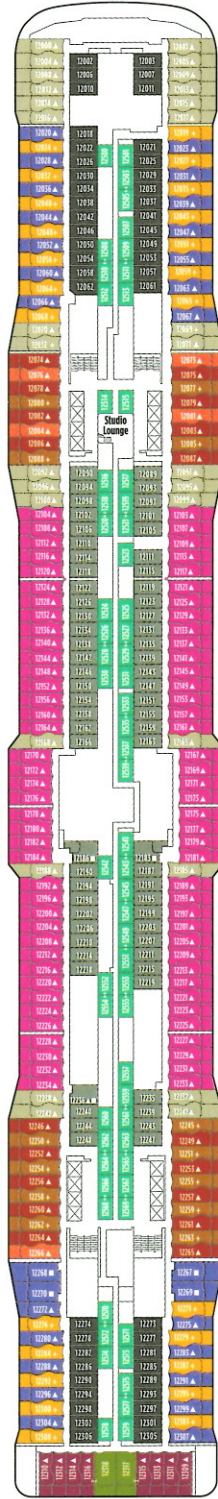

# NORWEGIAN EPIC

Deck plans and information subject to change.

FOR FURTHER INFORMATION ON OUR FLEET SEE PAGES 64-75.

## SYMBOLS

- With facilities for the disabled
- ↔ Connecting staterooms
- ▲ 3<sup>rd</sup> guest occupancy avail.
- + 3<sup>rd</sup>/4<sup>th</sup> guest occupancy avail.
- ★ 3<sup>rd</sup>/4<sup>th</sup>/5<sup>th</sup> guest occupancy avail.
- ☆ Up to 6<sup>th</sup> guest occupancy avail.
- Enclosed balcony
- × Elevator
- RR Restroom

Deck 19

Deck 18

Deck 17

Deck 16

Deck 15

Deck 14

Deck 13

Deck 12

Deck 11

Deck 10