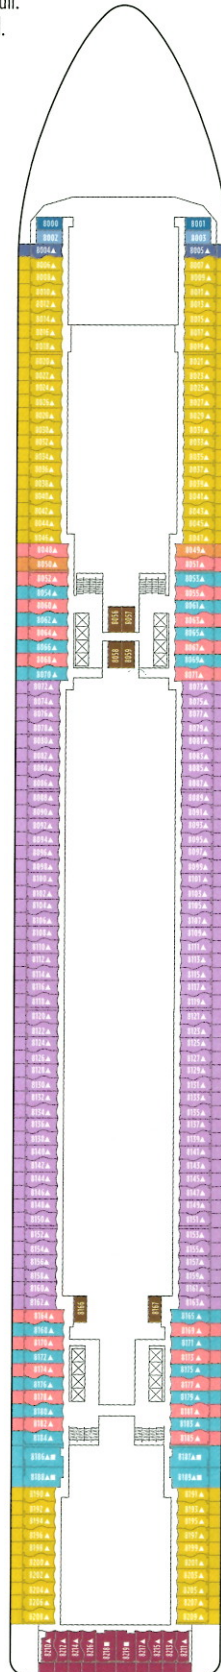

NORWEGIAN EPIC

Deck plans and information subject to change.

FOR FURTHER INFORMATION ON OUR FLEET SEE PAGES 64-75.

SYMBOLS

- With facilities for the disabled
- ↔ Connecting staterooms
- ▲ 3rd guest occupancy avail.
- + 3rd/4th guest occupancy avail.
- ★ 3rd/4th/5th guest occupancy avail.
- ☆ Up to 6th guest occupancy avail.
- × Elevator
- RR Restroom

- Indicates stateroom categories that can accommodate three or more guests.

STATEROOM FEATURES

All staterooms aboard Norwegian Epic have a phone, TV, air conditioning, refrigerator*, safe, duvet, bathroom with shower and hair dryer. All lower beds are convertible to a queen-size bed.

Quoted stateroom sizes include balconies where applicable.
*Not available in Studios, category T1.

DETAILED CATEGORY DESCRIPTIONS:

www.ncl.eu

Deck 8