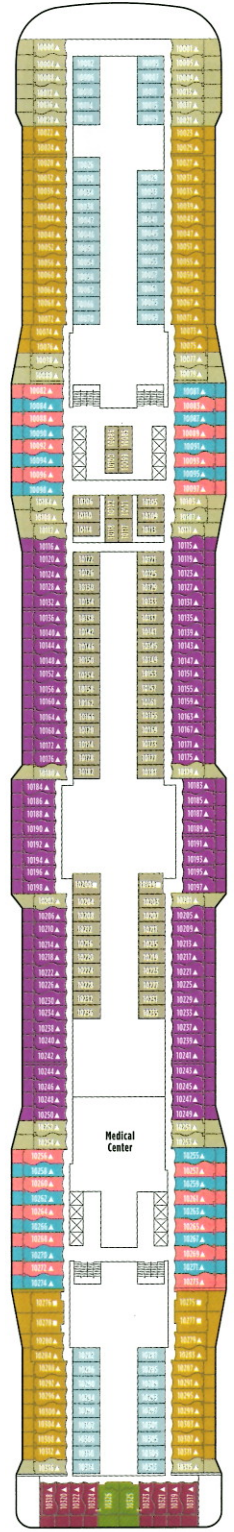

# NORWEGIAN EPIC

Deck plans and information subject to change.

FOR FURTHER INFORMATION ON OUR FLEET SEE PAGES 64-75.

## SYMBOLS

- With facilities for the disabled
- ↔ Connecting staterooms
- ▲ 3<sup>rd</sup> guest occupancy avail.
- + 3<sup>rd</sup>/4<sup>th</sup> guest occupancy avail.
- ★ 3<sup>rd</sup>/4<sup>th</sup>/5<sup>th</sup> guest occupancy avail.
- ☆ Up to 6<sup>th</sup> guest occupancy avail.
- Enclosed balcony
- × Elevator
- RR Restroom

Deck 19

Deck 18

Deck 17

Deck 16

Deck 15

Deck 14

Deck 13

Deck 12

Deck 11

Deck 10