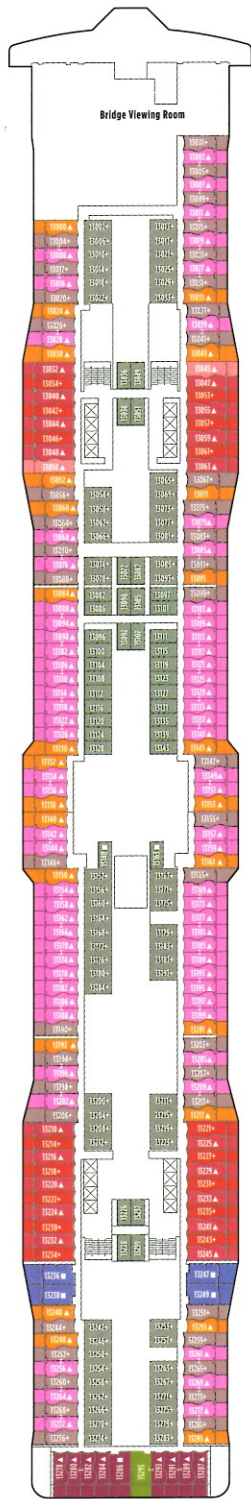

# NORWEGIAN EPIC

Deck plans and information subject to change.

FOR FURTHER INFORMATION ON OUR FLEET SEE PAGES 64-75.

## SYMBOLS

- With facilities for the disabled
- ↔ Connecting staterooms
- ▲ 3<sup>rd</sup> guest occupancy avail.
- + 3<sup>rd</sup>/4<sup>th</sup> guest occupancy avail.
- ★ 3<sup>rd</sup>/4<sup>th</sup>/5<sup>th</sup> guest occupancy avail.
- ☆ Up to 6<sup>th</sup> guest occupancy avail.
- Enclosed balcony
- × Elevator
- RR Restroom

Deck 19

Deck 18

Deck 17

Deck 16

Deck 15

Deck 14

Deck 13

Deck 12

Deck 11

Deck 10